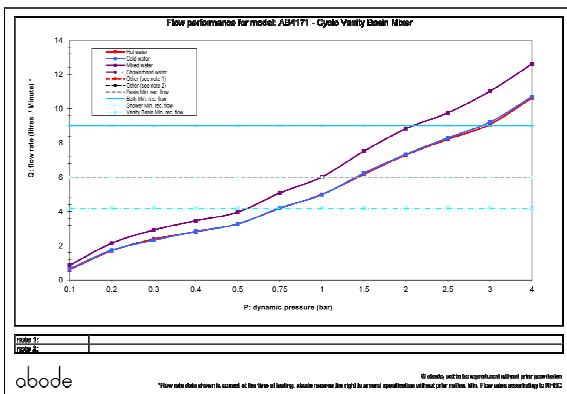

Packaged properties:

Box length (mm): 200 Box depth(mm): 110
Box width(mm): 230 Boxed weight (Kg): 2.0

Includes pop up waste?: No

Additional comments:

Product dimensions:

- **Product mounted where:** Surface
- **Recommended hole size:** 35 mm
- **Overall Height / projection:** 187 mm
- **Exit reach:** 101 mm
- **Exit height:** 66 mm
- **Base size:** 50 mm
- **Inlet centre distance(s):** N/A mm
- **Min. fitting depth required:** N/A mm
- **Max. surface depth:** 35 mm

Product flow characteristics:

- **Min / Max water pressure (bar):** 0.75* / 5.50
- **Part G max. mixed flow rate at 3 bar (l/m):** 11.02
- **Inlet connection type / length:** Flexi / 450 mm
- **Inlet (plumbing connection) / outlet size:** 1/2" F / M8
- **Product flow characteristics:** Single flow
- **Non return valve(s) supplied or position:** no
- **Aerator type:** Rectangular Neoperl antisplash (high flow)
- **Control valve type:** Single lever (25mm)
- **Includes output diverter?:** N/A
- **Inlet meshed particle filters included:** N/A
- **Shower hose type / length:** N/A / N/A