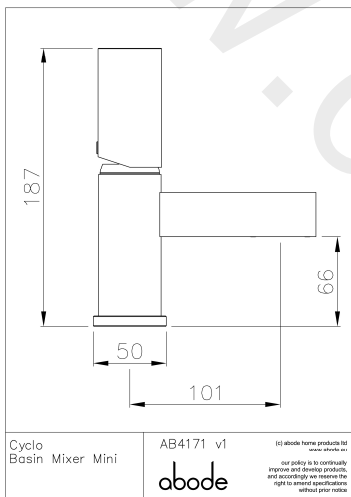

Packaged properties:

Box length (mm): 200 Box depth(mm): 110
Box width(mm): 230 Boxed weight (Kg): 2.0

Includes pop up waste?: No

Additional comments:

Product dimensions:

- **Product mounted where:** Surface
- **Recommended hole size:** 35 mm
- **Overall Height / projection:** 187 mm
- **Exit reach:** 101 mm
- **Exit height:** 66 mm
- **Base size:** 50 mm
- **Inlet centre distance(s):** N/A mm
- **Min. fitting depth required:** N/A mm
- **Max. surface depth:** 35 mm

Product flow characteristics:

- **Min / Max water pressure (bar):** 0.75* / 5.50
- **Part G max. mixed flow rate at 3 bar (l/m):** 11.02
- **Inlet connection type / length:** Flexi / 450 mm
- **Inlet (plumbing connection) / outlet size:** 1/2" F / M8
- **Product flow characteristics:** Single flow
- **Non return valve(s) supplied or position:** no
- **Aerator type:** Rectangular Neoperl antisplash (high flow)
- **Control valve type:** Single lever (25mm)
- **Includes output diverter?:** N/A
- **Inlet meshed particle filters included:** N/A
- **Shower hose type / length:** N/A / N/A