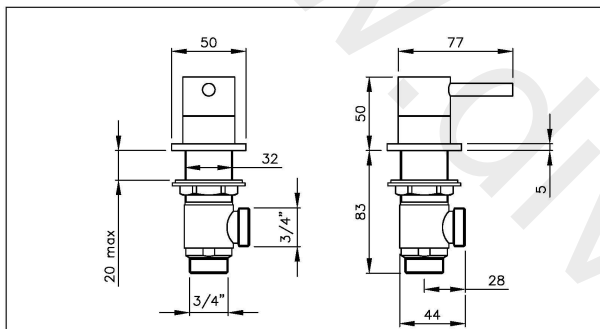

Product dimensions:

Harmonie
Deck Mounted Bath Filler Panel Valves

- Product mounted where: Surface
- Recommended hole size: 34-40 mm
- Overall Height / projection: 50 mm
- Exit reach: 77 mm
- Exit height: 50 mm
- Base size: 50 mm
- Inlet centre distance(s): N/A mm

- Min. fitting depth required: N/A mm
- Max. surface depth: 20 mm