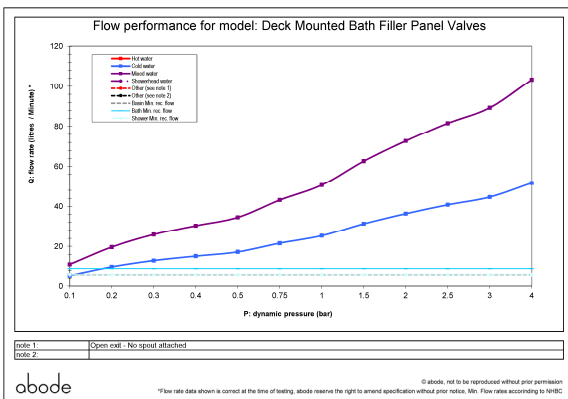

Product flow characteristics:

- Min / Max water pressure (bar): 0.10* / 5.00
- Part G max. mixed flow rate at 3 bar (l/m): 89.32
- Inlet connection type / length: Fixed / 10 mm
- Inlet (plumbing connection) / outlet size: 3/4"M / 3/4"M
- Product flow characteristics:
  Non return valve(s) supplied or position:
- Aerator type:
- Control valve type: 3/4" QT CD (7.5 x 24)
- Includes output diverter?:
- Inlet meshed particle filters included:
- Shower hose type / length:

Warranty Summary (full details available on request):

- Materials and workmanship defects warranted for 5 years
- Valves and working parts warranted for 5 years
- Surface warranty defects warranted for 1 year
- O-rings, hoses & gaskets warranted for 1 year

Care instructions:

- Clean the mixers and showers regularly as required, using soap, do not use any other cleaners.
- Regular cleaning will prevent the build up of lime scale and dirt
- After cleaning rinse thoroughly with clean water to remove any cleaner residue
- Residues of liquid soaps, shampoos and shower foams can also cause damage, so rinse with clean water after using, avoid contact with any abrasives