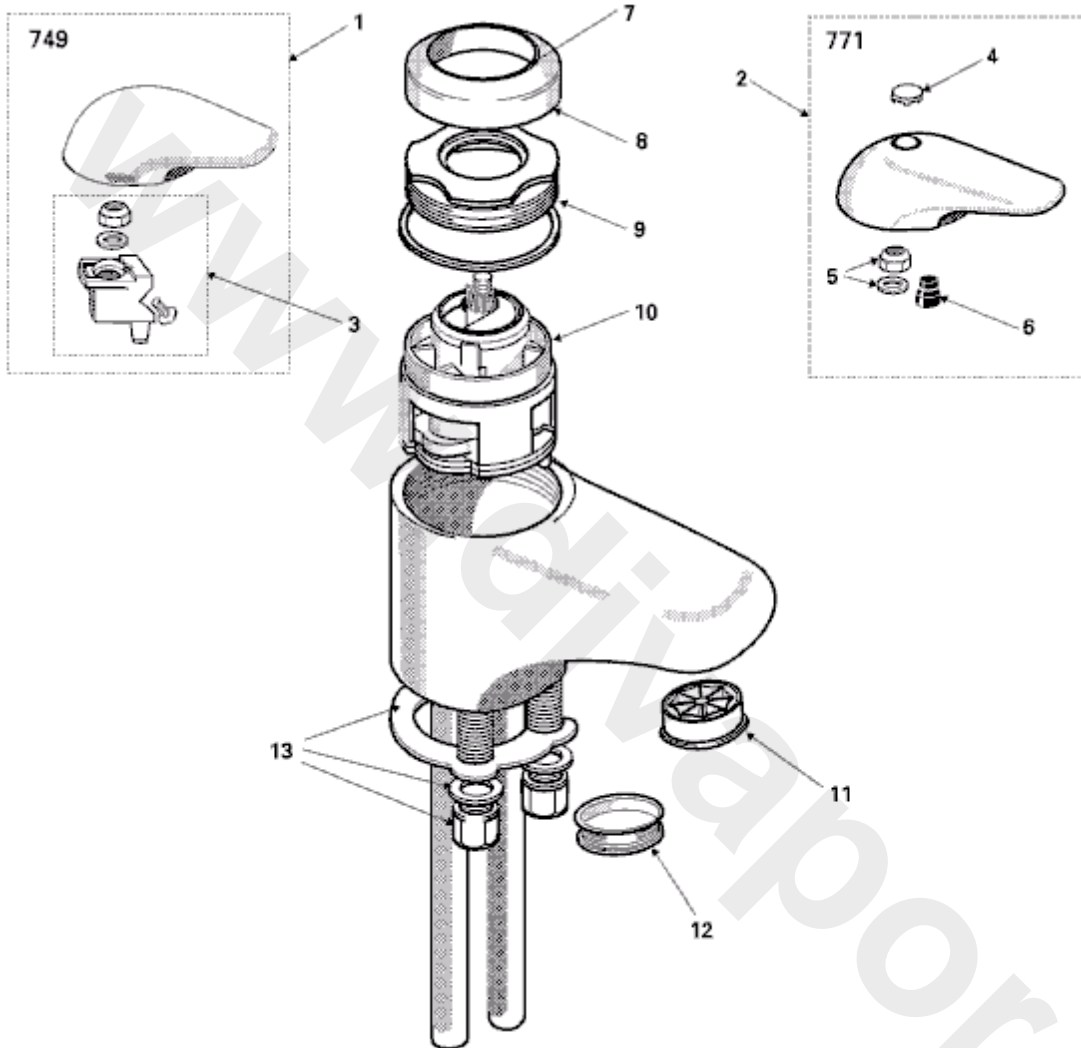

<p>

Ref.	Description
1	Ceramic handle complete (withdrawn - was E7490--)
2	Metal handle complete
3	Adaptor complete for ceramic handle
4	Index red/blue
5	Nut and washer for handle
6	Dash pot
7	Shroud
8	Cartridge locking ring
9	'O' ring
10	Large multiport
11a	Flow straightener complete (inner housing)
11b	Large Neopearl(inner housing)
12	External Housing for 11 a/b must be supplied as well
13	Fixing set
13a	Special guaze for singleflow fittings
14	O-ring - for escutcheon retention

Part No.
-
A7710AA
A953515NU
A963166LJ
A961974NU
A963053NU
A963155--
A963156AA
E912769NU
A953190NU
A961039NU
A960309--
A921512--
A963161NU
A910584
A962639NU

NB -- colour/finish options

- Chrome = AA
- Light Gold = AZ
- White = AC
- White - 01
- W/Peach = 07
- I Ivory = 09
- OEW = 97
- W Cream = 98