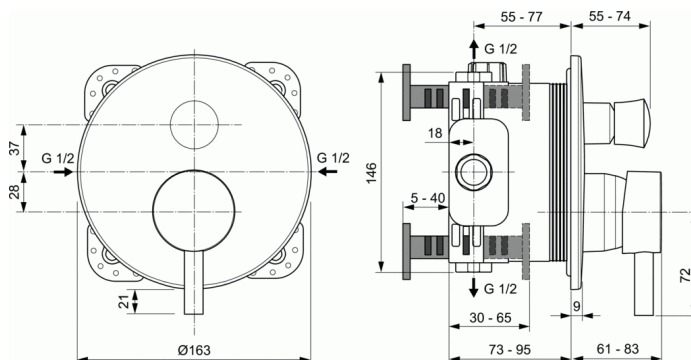

CERALINE

Built-in bath & shower mixer

Built-in bath & shower mixer

Kit 2 version

47 mm Click cartridge

Automatic diverter

Metal handle with red and blue colour indication

Chrome plated plastic escutcheon

Comply with EN817

Necessary:

To be installed with A1000NU Easy box Kit 1 (Internal part)

FINISHES*

AA

* AA = Chrome