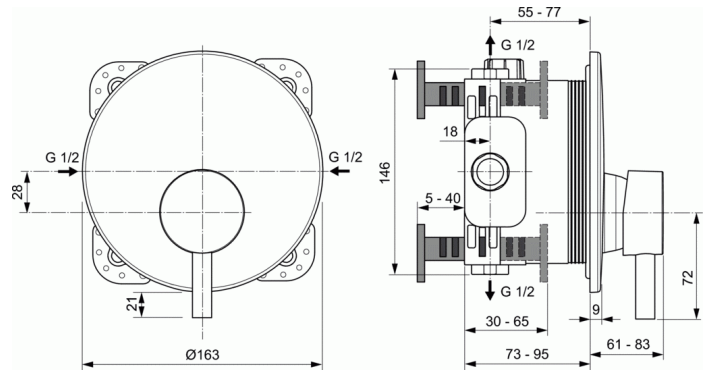

CERALINE

Built-in shower mixer

Built-in shower mixer

Kit 2 version

47 mm Click cartridge

Metal handle with red and blue colour indication

Chrome plated plastic escutcheon

Comply with EN817

FINISHES*

AA

* AA = Chrome

Necessary:

To be installed with A1000NU Easy box Kit 1 (Internal part)