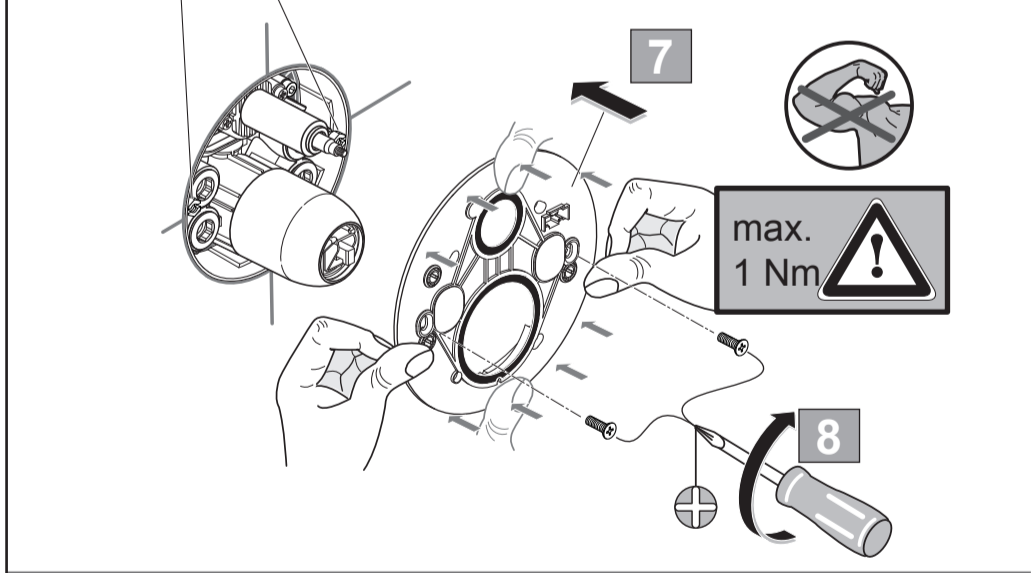

P	bar	0,5	MAX. 10	5	thumbs up	Q (3 bar)
T	°C		MAX. 80	65	thumbs up	l/min
				40		23