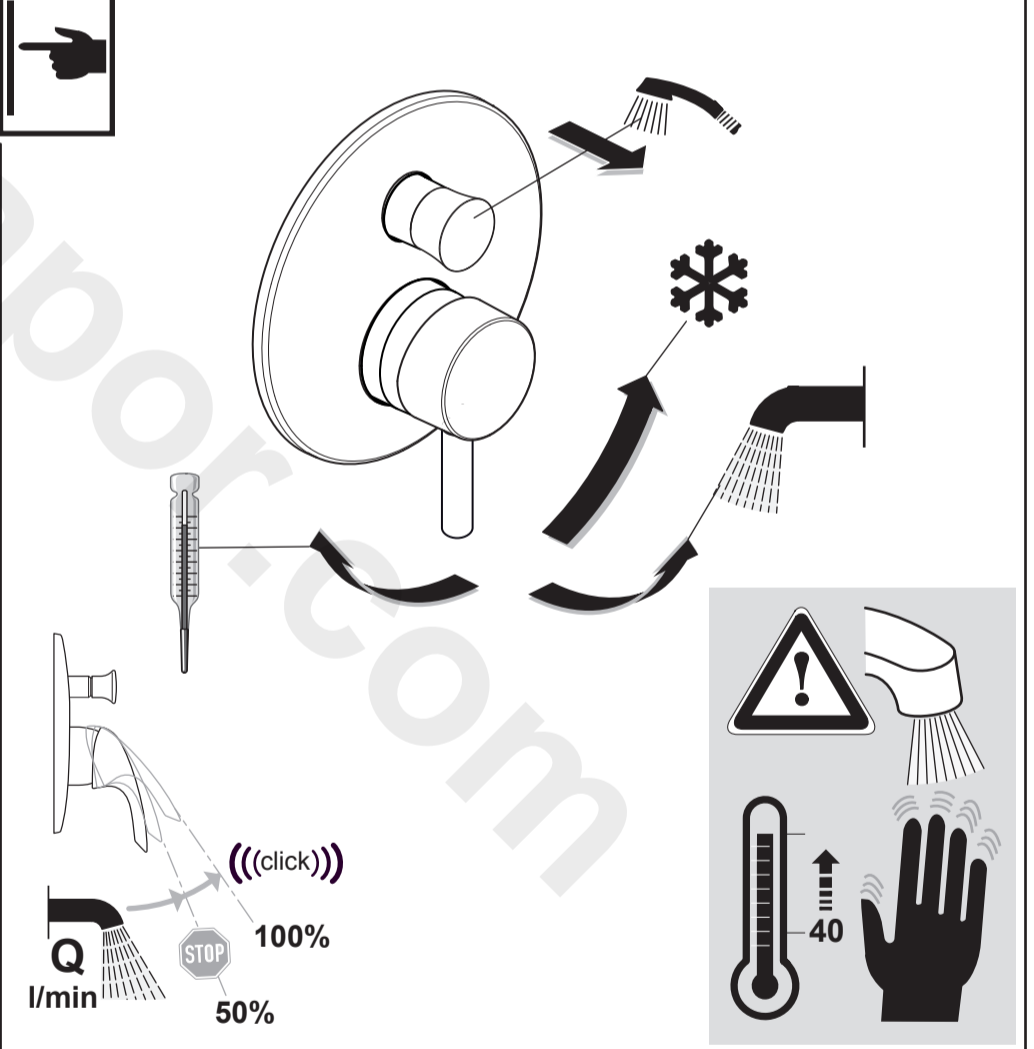

P	bar	0,5	MAX. 10	5	thumbs up	Q (3 bar)
T	°C		MAX. 80	65	thumbs up	l/min
				40		23