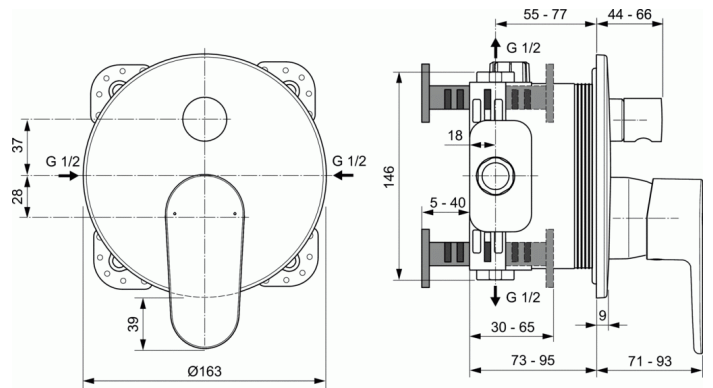

#### Built-in bath & shower mixer

Kit 2 version (visible parts)

47 mm Click cartridge

Metal handle with red and blue indicator

Chrome plated plastic escutcheon

Automatic diverter

To be used only in combination with: