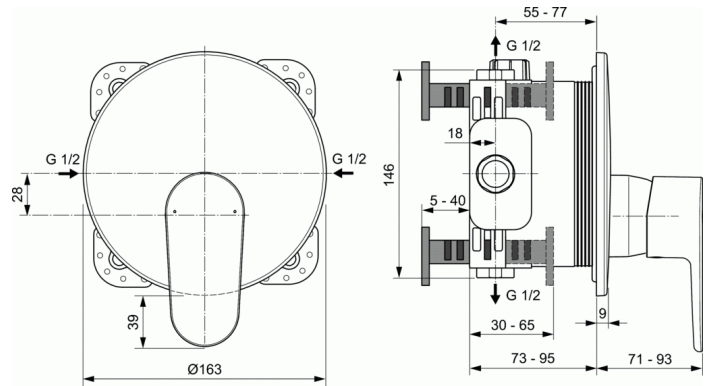

### Built-in shower mixer

Kit 2 version (visible parts)

47 mm Click cartridge

Metal handle with red and blue indicator

Chrome plated plastic escutcheon

To be used only in combination with:

A1000NU Kit 1 (internal part) (See Section Built-in parts)