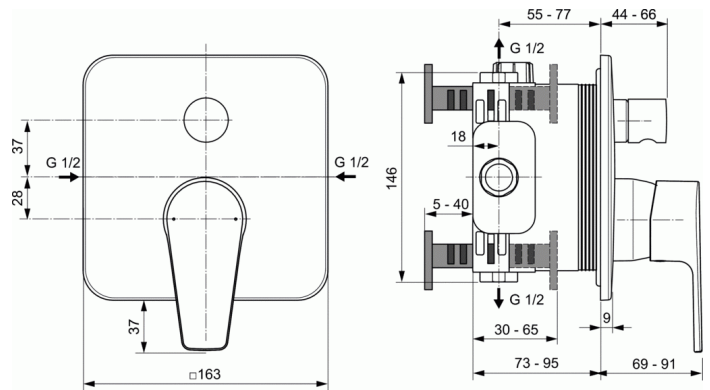

CERAFINE D

Built-in bath & shower mixer

Built-in bath & shower mixer

Kit 2 version (visible parts)

47 mm Click cartridge

Metal handle with red and blue indicator

Chrome plated plastic escutcheon

Automatic diverter

To be used only in combination with:

A1000NU Kit 1 (internal part) (See Section Built-in parts)

Comply with EN817

FINISHES*

AA

* AA = Chrome