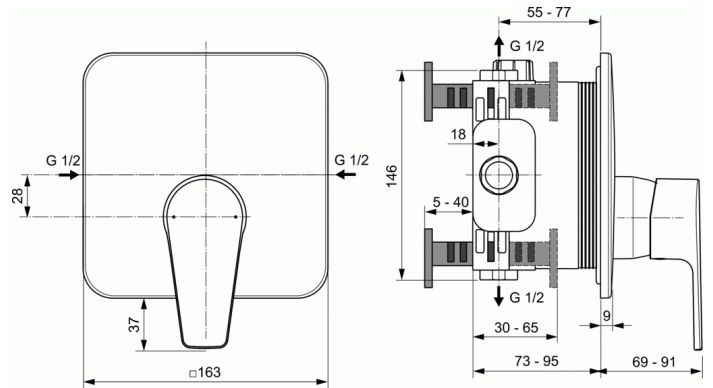

#### Built-in shower mixer

Kit 2 version (visible parts)

47 mm Click cartridge

Metal handle with red and blue indicator

Chrome plated plastic escutcheon

To be used only in combination with:

A1000NU Kit 1 (internal part) (See Section Built-in parts)