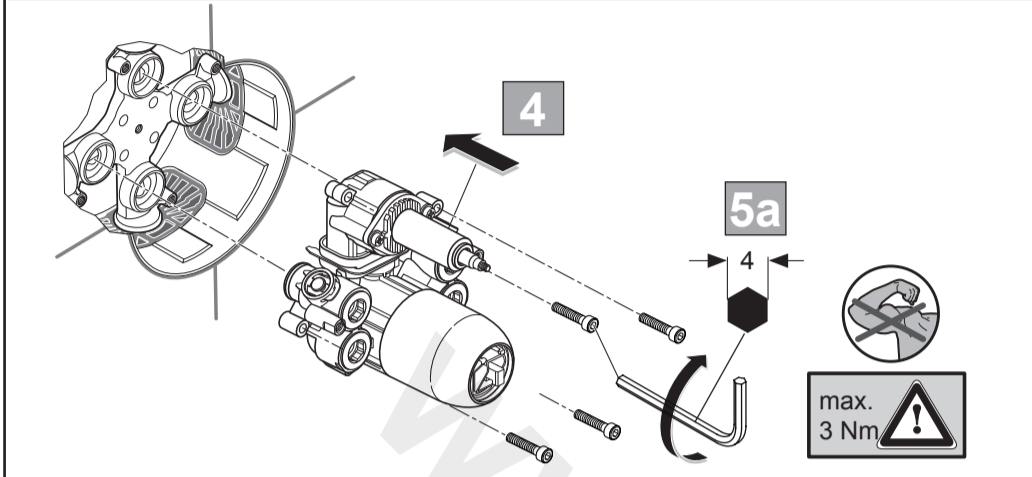

Ideal Standard

CERAFINE MODEL D
A7347 .. A7348 ..

0919 / A 868 640

Ideal Standard International NV
 Corporate Village - Gent Building
 Da Vincilaan 2
 1935 Zaventem
 Belgium

www.idealstandardinternational.com