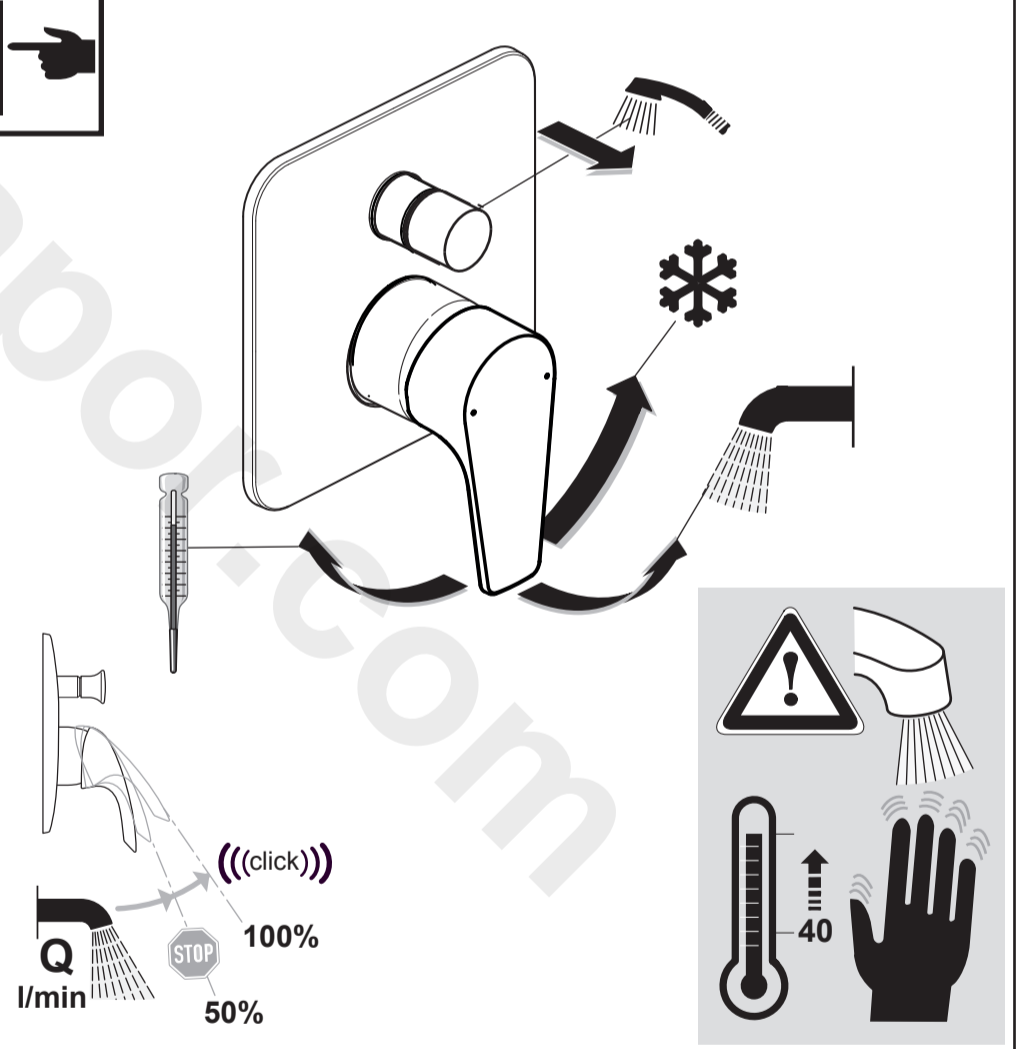

Pressure P bar	0,5	MAX. 10	5	Q (3 bar)
Temperature T °C	MAX. 80	65	40	l/min
				23