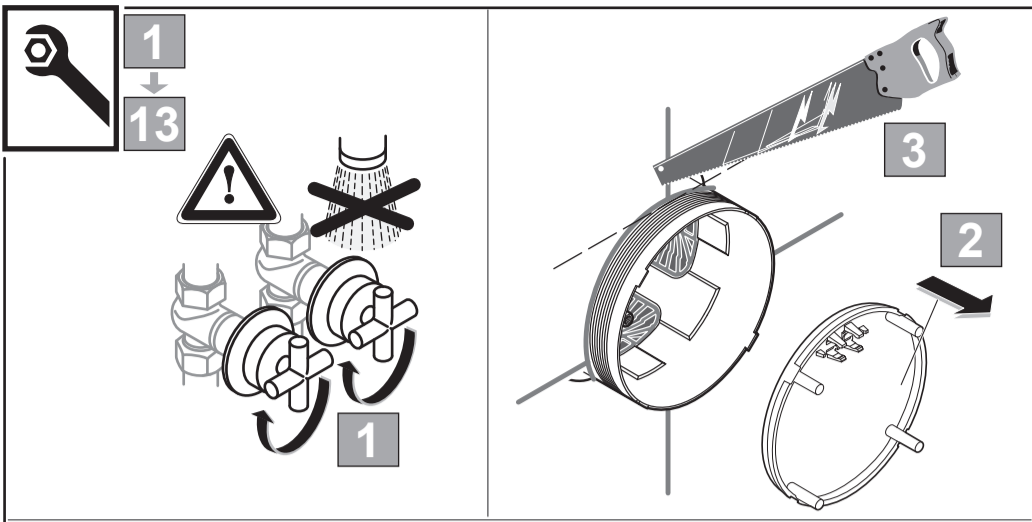

Ideal Standard

CERAFINE MODEL D
A7347 .. A7348 ..

0919 / A 868 640

Ideal Standard International NV
 Corporate Village - Gent Building
 Da Vincilaan 2
 1935 Zaventem
 Belgium

www.idealstandardinternational.com