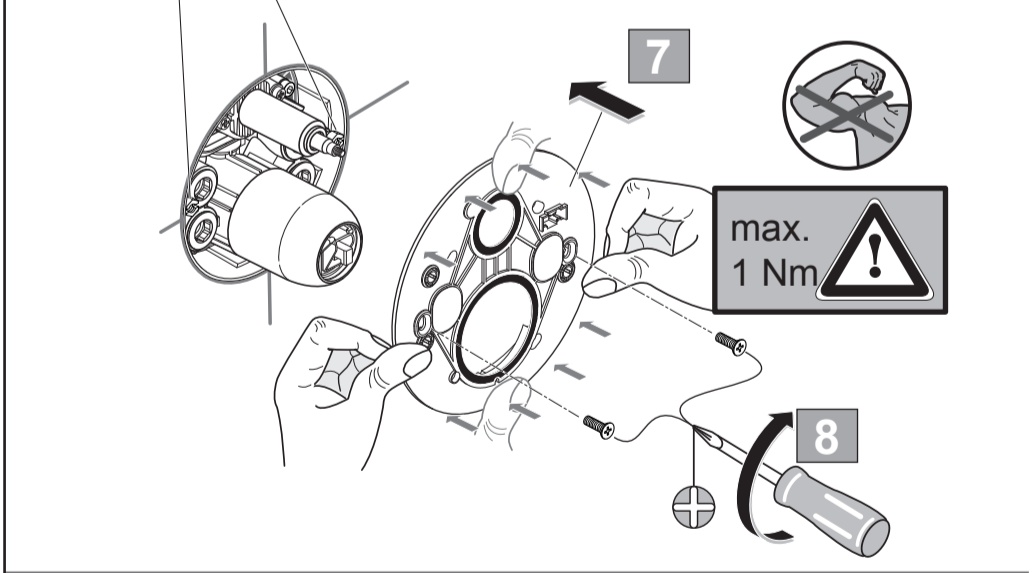

Pressure P bar	0,5	MAX. 10	5	Q (3 bar)
Temperature T °C	MAX. 80	65	40	l/min
				23