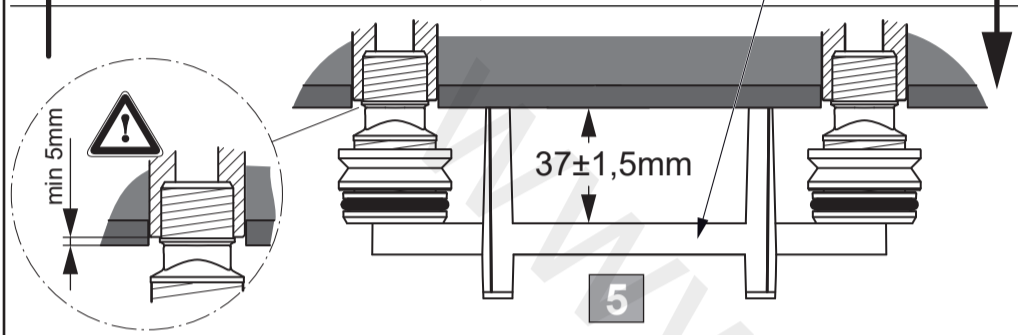

Ideal Standard

CERATHERM S200
 A 7330 ..

0921 / A 868 989
 Made in Germany

Ideal Standard International NV
 Corporate Village - Gent Building
 Da Vincilaan 2
 1935 Zaventem
 Belgium

www.idealstandardinternational.com