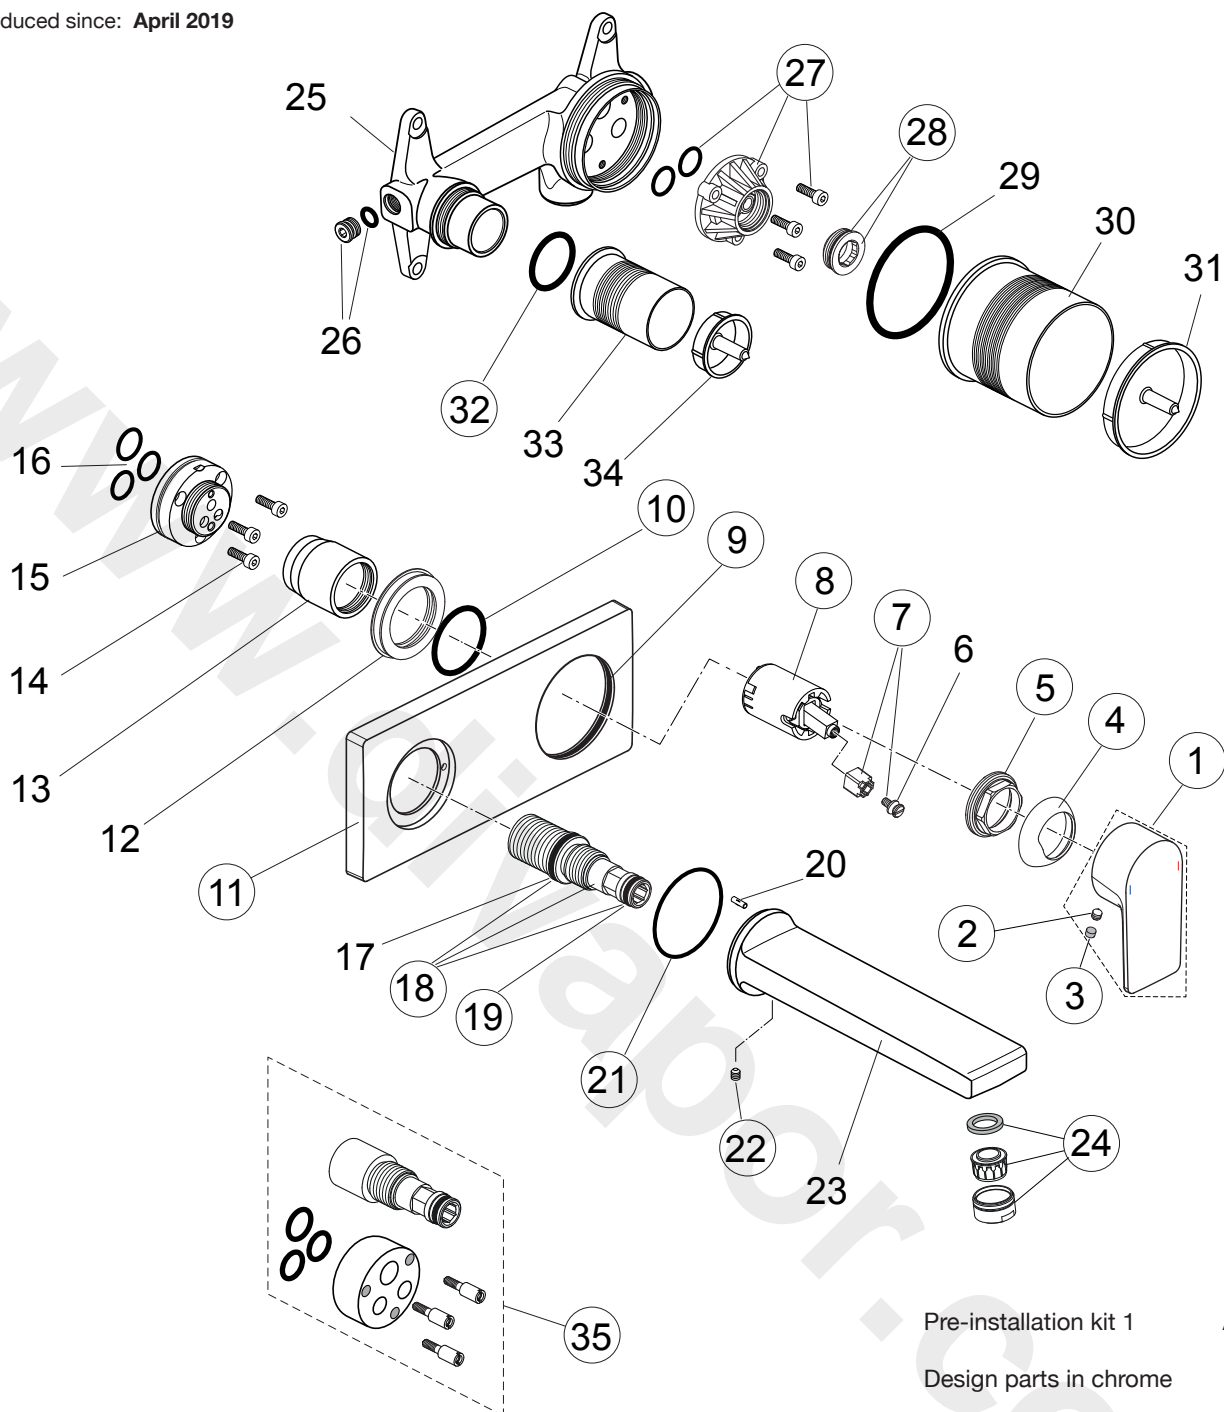

Produced since: April 2019

Pre-installation kit 1

A5948NU

Design parts in chrome

A7262AA

Pos.	Description	Part-Number	Qty.	Pos.	Description	Part-Number	Qty.
1	Lever cpl. marked red/blue	A 861 337 AA	1 Set	19	O - ring Ø 10 x 2	A 963 495 NU	2 pcs
2	Thread pin M5x6 DIN914	A 860 603 NU	1 pcs	20	Groove pin 3x10 DIN1474		
3	Handle cap	A 963 751 NU	1 pcs	21	O - Ring Ø 41 x 1,78	A 961 863 NU	1 pcs
4	Cover cap	A 861 080 AA	1 pcs	22	Thread pin M5x5	A 962 625 NU	3 pcs
5	Clamping nut M36 x 1	B 961 087 NU	1 pcs	23	Spout		
6	Handle srew M4			24	Aerator M24x1-5l/min	B 960 754 AA	1 pcs
7	Handle insert + screw	B 961 086 NU	1 Set	25	Body (built-in)		
8	Cartridge Kerox Ø28 + Pos 6	F 960 855 NU	1 Set	26	Superior block M10x1		
9	O - Ring Ø 53,57 x 3,53	A 962 530 NU*	1 Set	27	Flushing device complete	F 960 881 NU	1 Set
10	O - Ring Ø 40 x 3	H 962 197 NU*	1 Set	28	Plug with o-ring	A 963 548 NU	1 Set
11	Escutcheon	F 960 880 AA	1 pcs	29	O - ring Ø 54 x 2,5		
12	Adapter ring			30	Plaster guard for cartridge		
13	Sleeve			31	Cover for pos. 34		
14	Cylindrical screw M4 x 12			32	O - ring Ø 26 x 2,5	A 860 845 NU	1 pcs
15	Insert			33	Plaster guard for spout		
16	O - ring set			34	Cover for pos. 37		
17	O - ring Ø 19 x 2,5			35	Extension kit 20mm longer	F 960 867 NU	1 Set
18	Connector nipple cpl.	A 861 270 AA	1 Set				

*Universal set (not all parts needed)