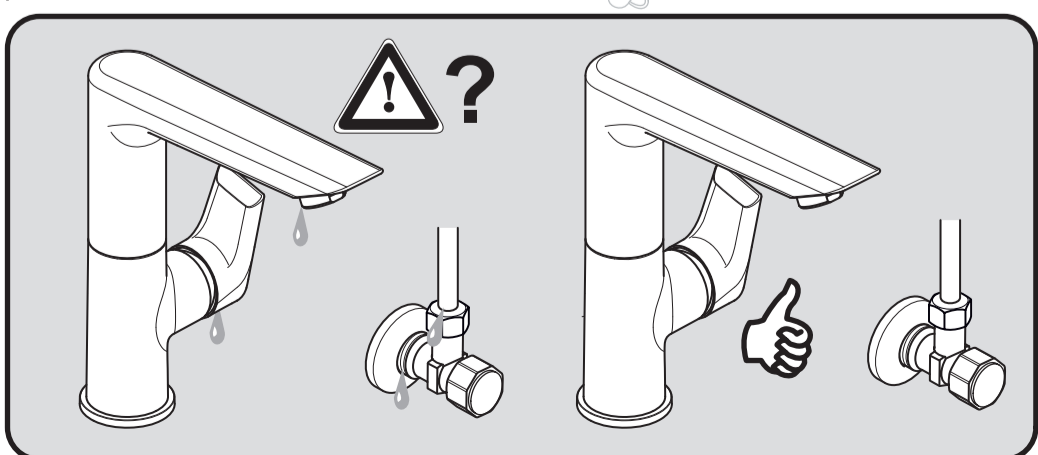

sottini

**CENO**  
A 7261 ..

1118 / A 868 512  
(+ A 866 385)  
Made in Germany

Ideal Standard International NV  
 Corporate Village - Gent Building  
 Da Vincilaan 2  
 1935 Zaventem  
 Belgium

www.idealstandardinternational.com