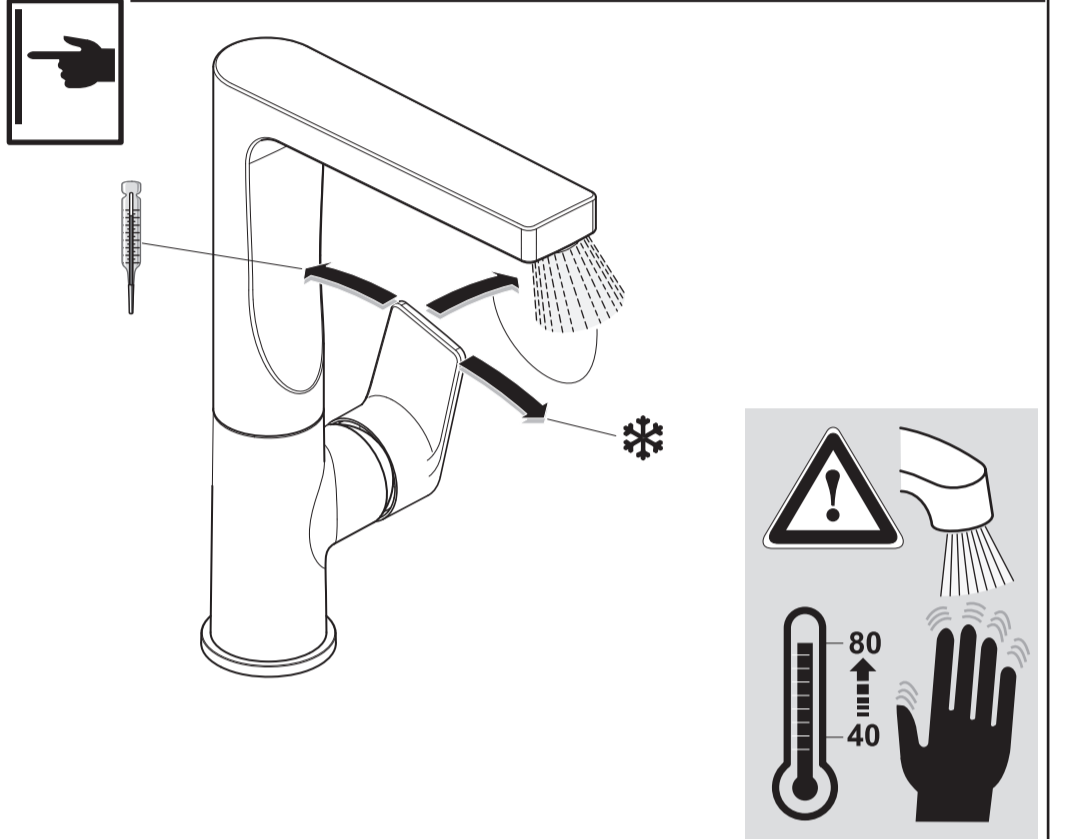

sottini

**CENO**  
A 7261 ..

1118 / A 868 512  
(+ A 866 385)  
Made in Germany

Ideal Standard International NV  
 Corporate Village - Gent Building  
 Da Vincilaan 2  
 1935 Zaventem  
 Belgium

www.idealstandardinternational.com