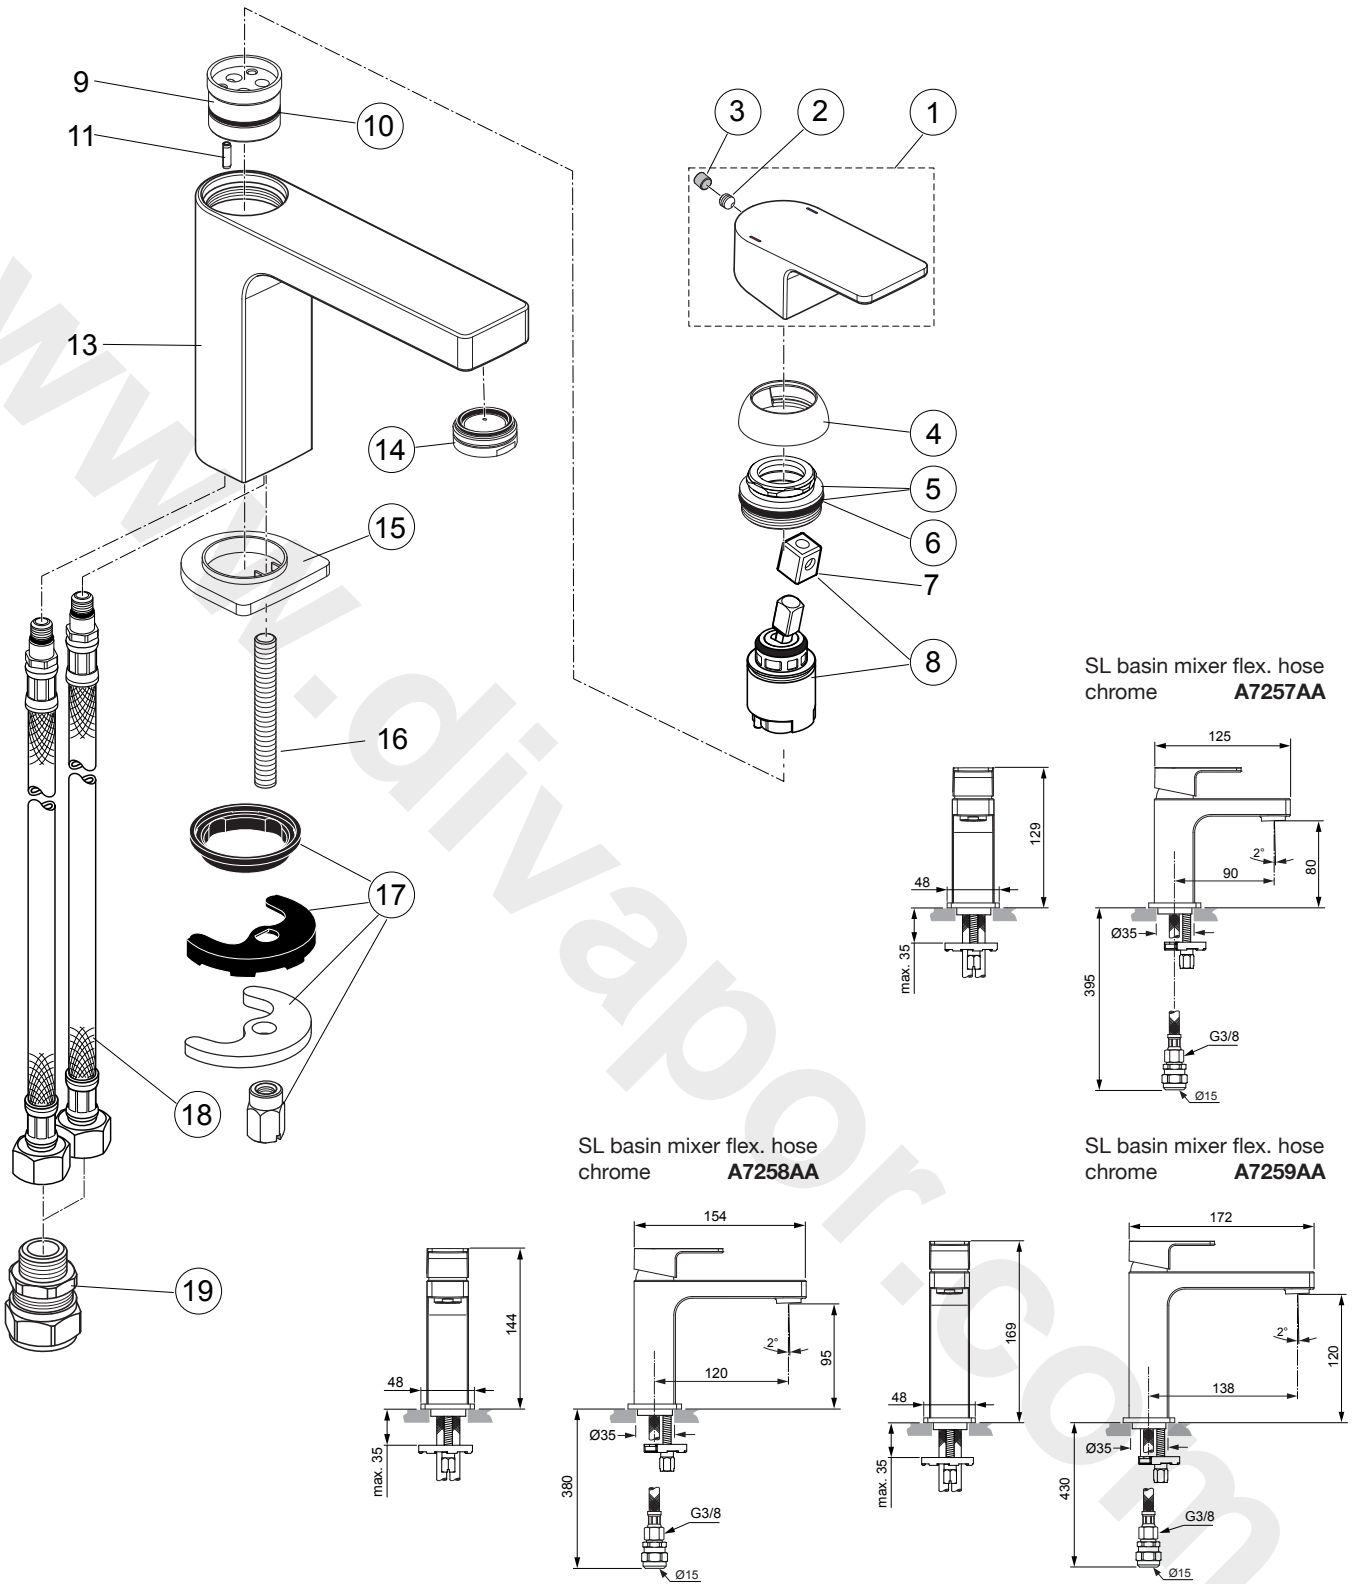

Produced since: April 2019

SL basin mixer flex. hose chrome **A7257AA**

SL basin mixer flex. hose chrome **A7258AA**

SL basin mixer flex. hose chrome **A7259AA**

Pos.	Description	Part-Number	Qty.	Pos.	Description	Part-Number	Qty.
1	Lever w. Logo Sottini + pos.7	A 861 335 AA	1 Set	11	Clamping pin		
2	Thread pin M5x5 DIN916	A 962 041 NU*	1 Set	13	Body		
3	Handle plug	A 861 223 NU	1 pcs	14	Aerator M24x1 - 5ltr/min	B 961 383 AA	1 pcs
4	Cover cap	A 861 224 AA	1 pcs	15	Escutcheon	A 861 295 AA	1 pcs
5	Thread ring M30x1 + pos.6	A 861 225 NU	1 Set	16	Bolt M8x63		
6	O - Ring Ø 28 x 2	A 963 299 NU	1 pcs	17	Fixation kit	A 964 520 NU*	1 Set
7	Lever adapter			18	Flex. hose M8x1-G3/8-425	A 962 370 NU	1 pcs
8	Cartridge Kerox Ø25 + Pos.7	A 861 226 NU	1 Set		Flex. hose M8x1-G3/8-500	A 962 005 NU	1 pcs
9	Manifold			19	Connector G3/8 D15	B 960 845 NU	2 pcs
10	O - Ring Ø 23,52 x 1,78	A 961 855 NU	1 pcs				

*Universal set (not all parts needed)