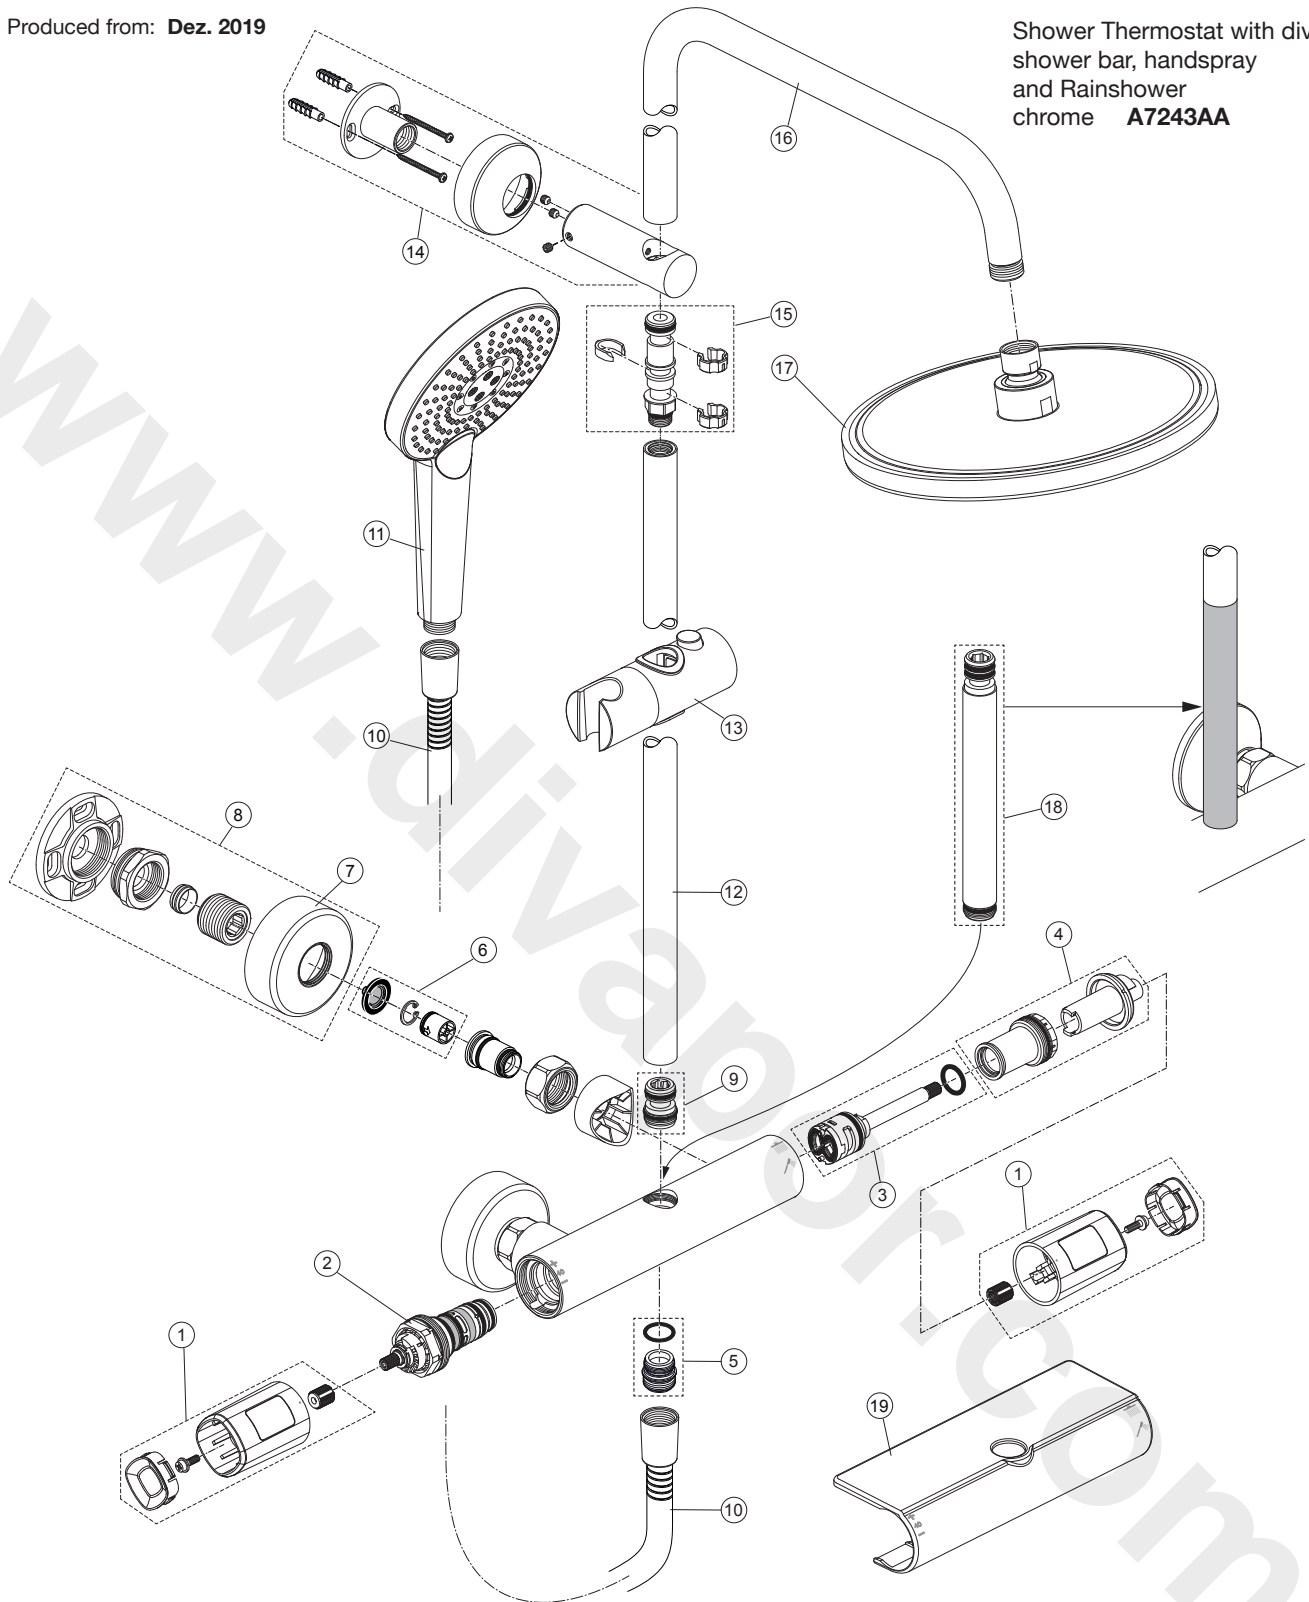

Produced from: Dez. 2019

Shower Thermostat with diverter,
shower bar, handspray
and Rainshower
chrome **A7243AA**

Pos.	Description	Part-Number	Qty.	Pos.	Description	Part-Number	Qty.
1	Handle cpl.	A 861 386 AA	1 Set	12	Shower bar	A 861 388 AA	1 pcs
2	Thermostatic Cartridge cpl.	A 861 371 NU	1 pcs	13	Slider & holder f. handshr.	B 960 976 AA	1 Set
3	Stop valve with diverter	A 861 375 NU	1 Set	14	Wall fixation complete	A 861 389 AA	1 Set
4	Thread ring + stopring cpl.	A 861 376 NU	1 Set	15	Connector nipple cpl.	A 861 390 NU	1 Set
5	Nipple G1/2 outside cpl.	A 861 374 NU	1 Set	16	Pipe (bend)	A 861 391 AA	1 pcs
6	Non-return valve	A 861 372 NU	1 Set	17	Headshower Ø250 mm	A 861 461 AA	1 pcs
7	Escutcheon	B 960 242 AA	1 pcs	18	Extension kit 150mm long	A 861 379 AA	1 Set
8	Shower bracket (connect.)	B 961 042 AA	2 pcs		Extension kit 300mm long	A 861 380 AA	1 Set
9	Connection nipple cpl.	A 861 385 NU	1 Set	19	Warp over shelf	A 861 383 AA	1 pcs
10	Shower hose 1750 mm	A 4109 AA	1 pcs				
11	Handspray 3Func. Ø125	A 861 460 AA	1 pcs				