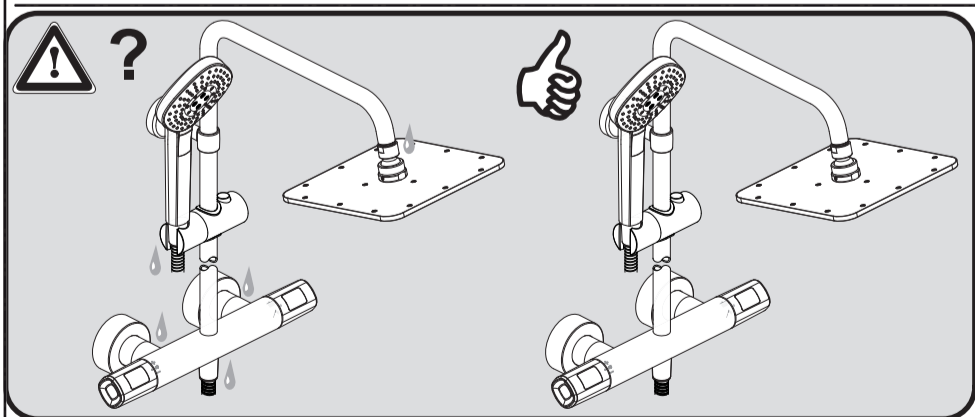

P	bar		MAX. 10		Q	(3 bar)
	T	°C		MAX. 80		l/min	
						8	12