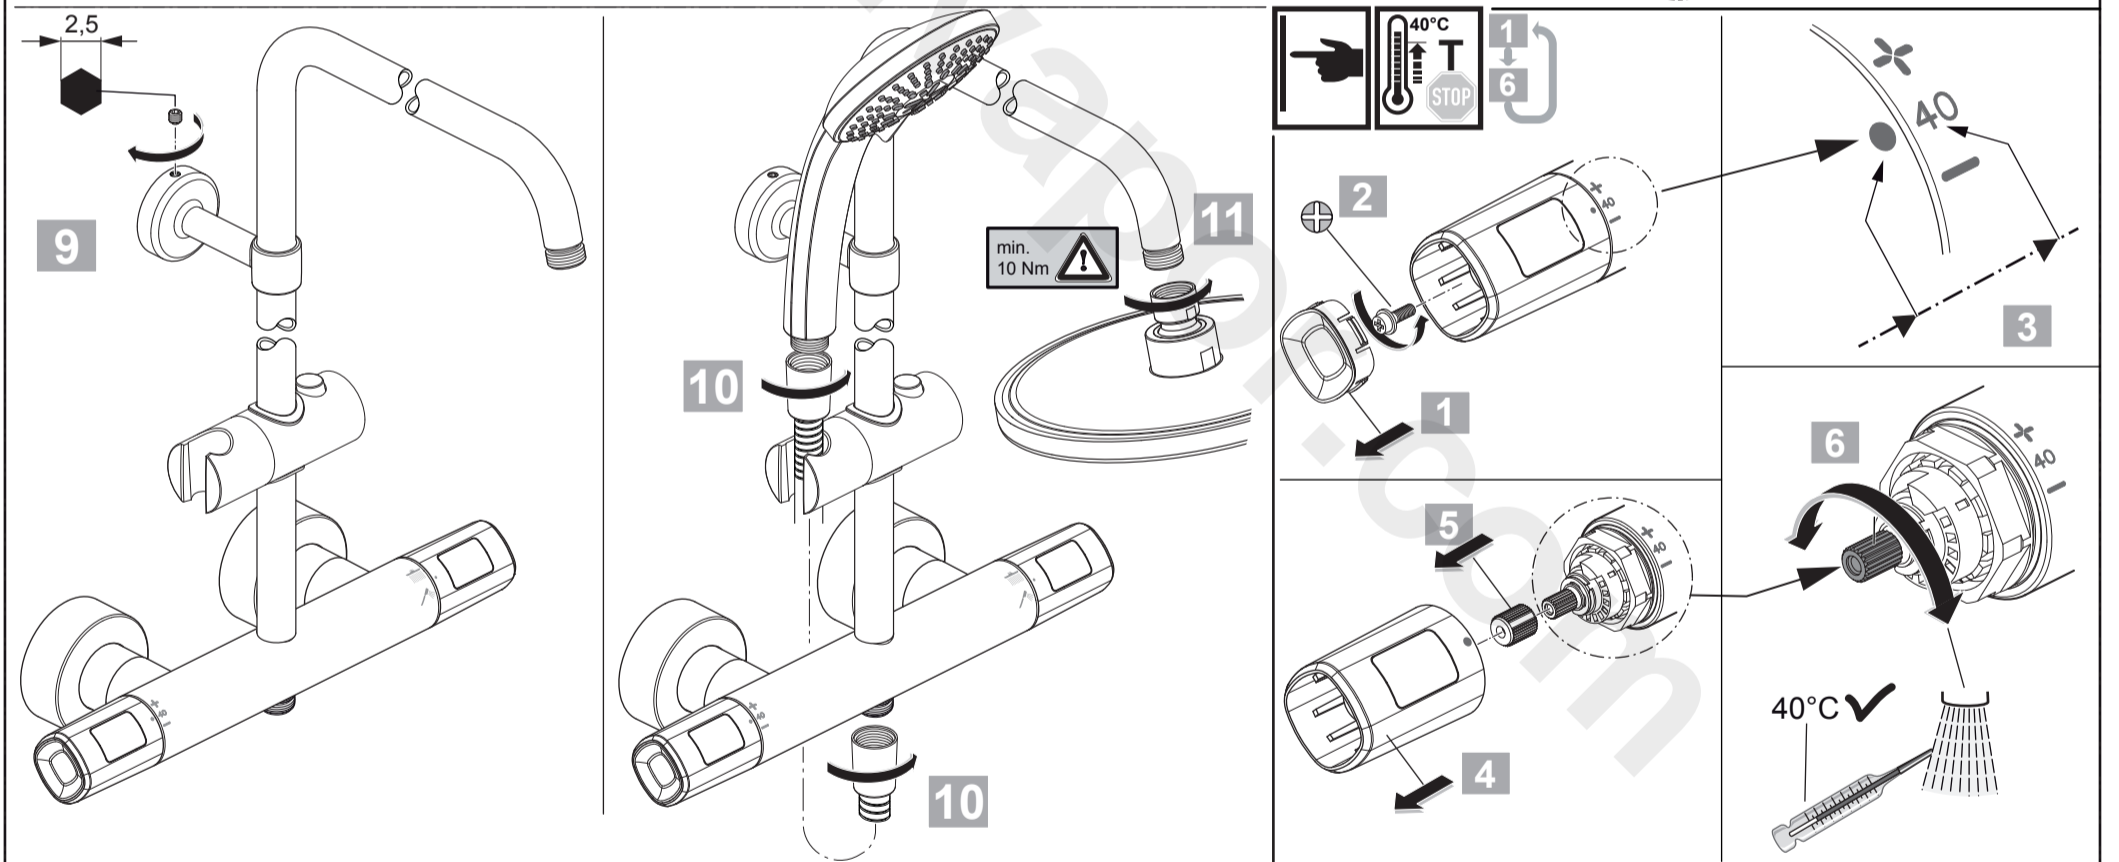

P	bar		MAX. 10		Q	(3 bar)
	T	°C		MAX. 80		l/min	
						8	12