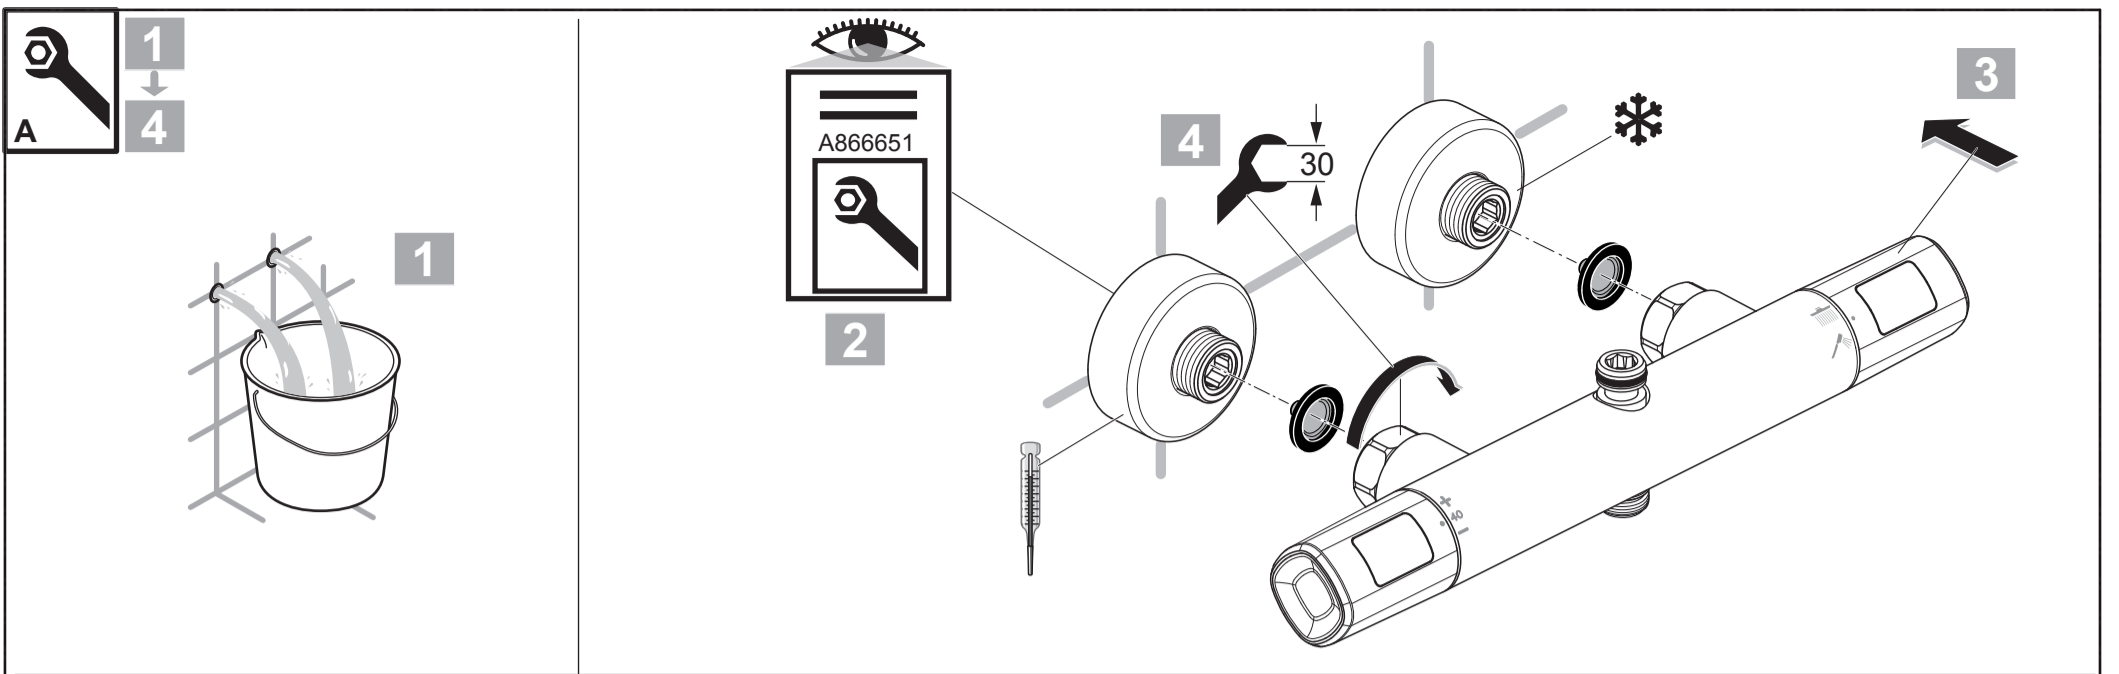

P	bar		MAX. 10		Q	(3 bar)
	T	°C		MAX. 80		l/min	
						8	12