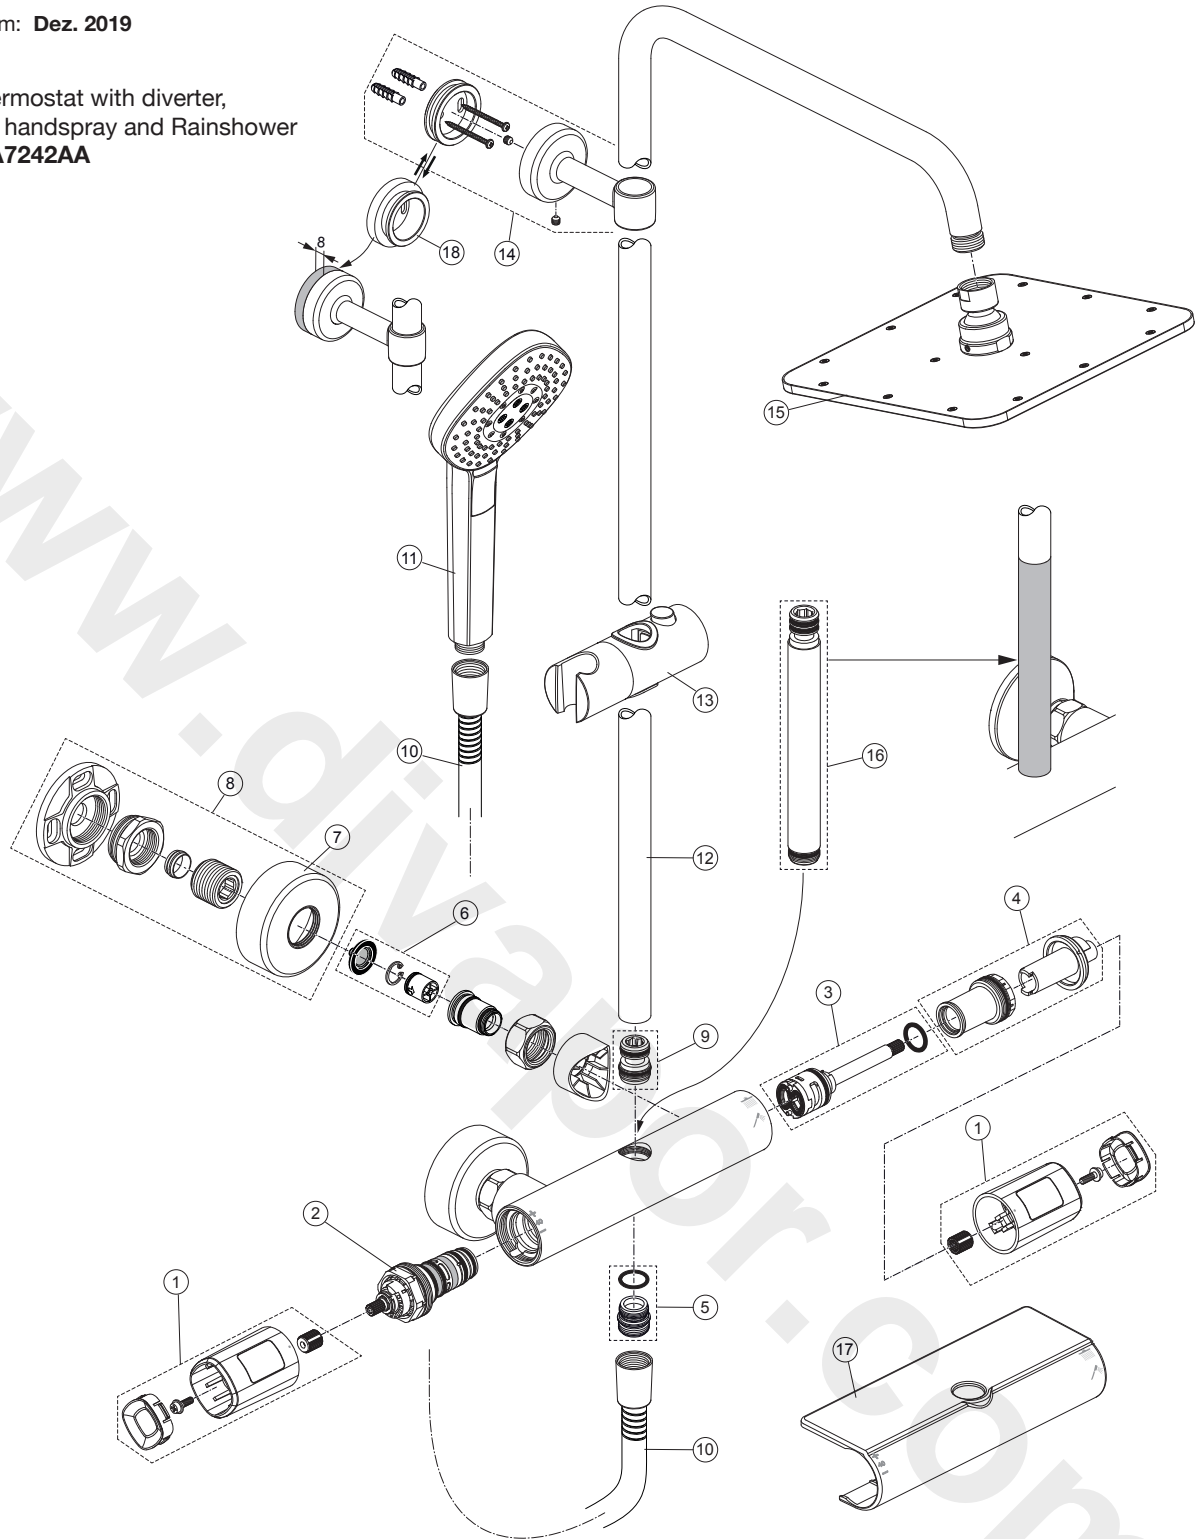

Produced from: Dez. 2019

Shower Thermostat with diverter,
shower bar, handspray and Rainshower
chrome **A7242AA**

Pos.	Description	Part-Number	Qty.	Pos.	Description	Part-Number	Qty.
1	Handle cpl.	A 861 386 AA	1 Set	13	Shower bar 1000 mm	A 861 330 AA	1 pcs
2	Thermostatic Cartridge cpl.	A 861 371 NU	1 pcs	14	Slider & holder f. handshr.	B 960 976 AA	1 Set
3	Stop valve with diverter	A 861 375 NU	1 Set	15	Wall fixation complete	A 861 331 AA	1 pcs
4	Thread ring + stopring cpl.	A 861 376 NU	1 Set	16	Headshower □200 mm	B 0024 AA	1 pcs
5	Nipple G1/2 outside cpl.	A 861 374 NU	1 Set		Extension kit 150mm long	A 861 379 AA	1 Set
6	Non-return valve	A 861 372 NU	1 Set		Extension kit 300mm long	A 861 380 AA	1 Set
7	Escutcheon	B 960 242 AA	1 pcs	17	Warp over shelf	A 861 383 AA	1 pcs
8	Shower bracket (connect.)	B 961 042 AA	2 pcs	18	Fixing plate extension 8mm	A 861 508 AA	1 pcs
9	Connection nipple cpl.	A 861 385 NU	1 Set				
10	Shower hose 1750 mm	A 4109 AA	1 pcs				
11	Handspray 3Func. □110	B 2232 AA	1 pcs				
12	Shower bar 1100 mm	A 861 377 AA	1 pcs				