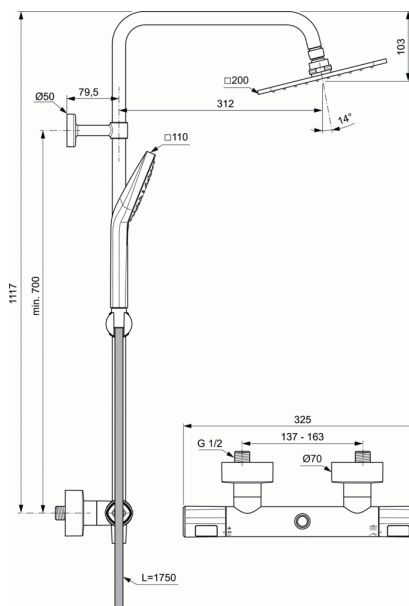

### Shower system with exposed thermostatic mixer and Idealrain Evo hand shower

#### Shower system with exposed thermostatic mixer and Idealrain Evo hand shower

- Ceratherm T100 exposed thermostatic shower mixer
- Exposed model, S-connection with hidden nuts
- IS Thermostatic cartridge new technology
- Ceramic valve G1/2 180°
- Cool body technology
- Diamond metal handles with hot water at 40°C stop button and 50% water volume stop button
- Non return valve
- Shower head made of metal, 200x200 mm square, 12 l/min water flow limiter
- 110 mm 3F Idealrain Evo Diamond hand shower with 8 l/min water flow limiter
- Vertically adjustable wall bracket for fixation to the wall
- 1750 mm Idealflex shower hose
- Comply with EN 1111