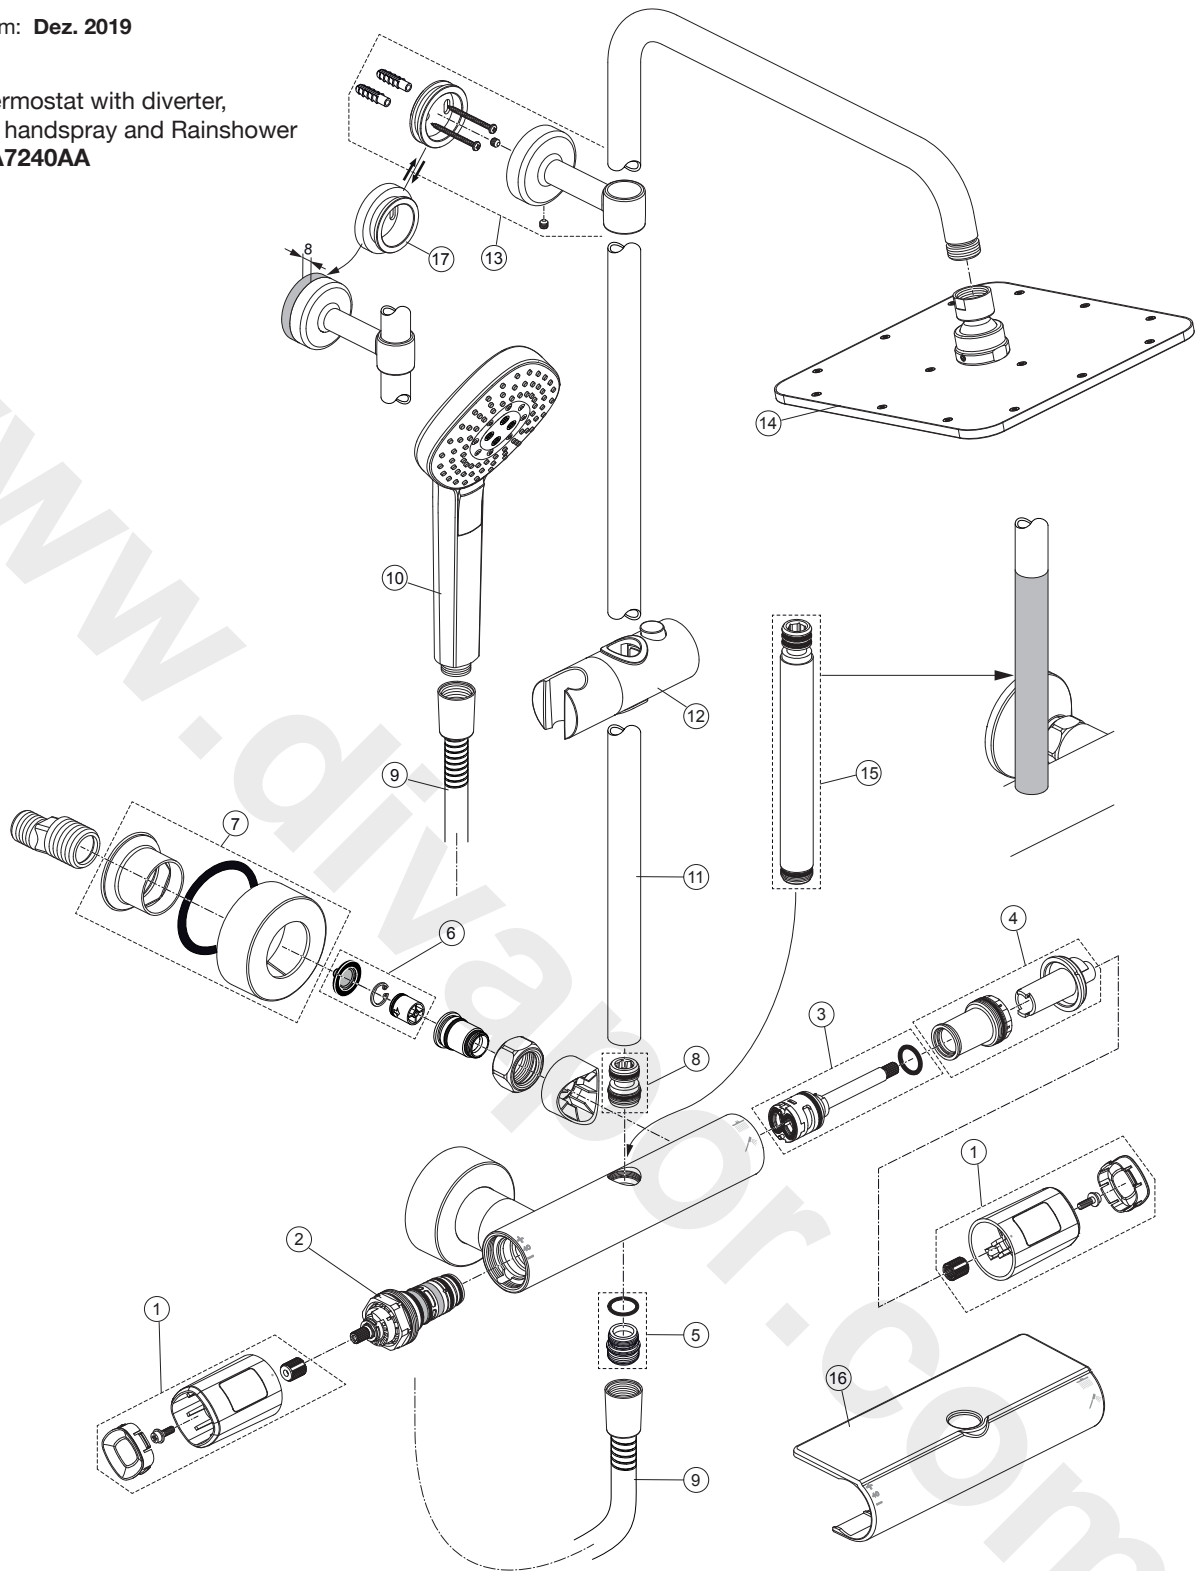

Produced from: Dez. 2019

Shower Thermostat with diverter,
shower bar, handspray and Rainshower
chrome **A7240AA**

Pos.	Description	Part-Number	Qty.	Pos.	Description	Part-Number	Qty.
1	Handle cpl.	A 861 386 AA	1 Set	12	Slider & holder f. handshr.	B 960 976 AA	1 Set
2	Thermostatic Cartridge cpl.	A 861 371 NU	1 pcs	13	Wall fixation complete	A 861 331 AA	1 pcs
3	Stop valve with diverter	A 861 375 NU	1 Set	14	Headshower □200 mm	B 0024 AA	1 pcs
4	Thread ring + stopring cpl.	A 861 376 NU	1 Set	15	Extension kit 150mm long	A 861 379 AA	1 Set
5	Nipple G1/2 outside cpl.	A 861 374 NU	1 Set		Extension kit 300mm long	A 861 380 AA	1 Set
6	Non-return valve	A 861 372 NU	1 Set	16	Warp over shelf	A 861 383 AA	1 pcs
7	Escutcheon cpl.	B 961 016 AA	2 Set	17	Fixing plate extension 8mm	A 861 508 AA	1 pcs
8	Connection nipple cpl.	A 861 385 NU	1 Set				
9	Shower hose 1750 mm	A 4109 AA	1 pcs				
10	Handspray 3Func. □110	B 2232 AA	1 pcs				
11	Shower bar 1100 mm	A 861 377 AA	1 pcs				
	Shower bar 1000 mm	A 861 330 AA	1 pcs				