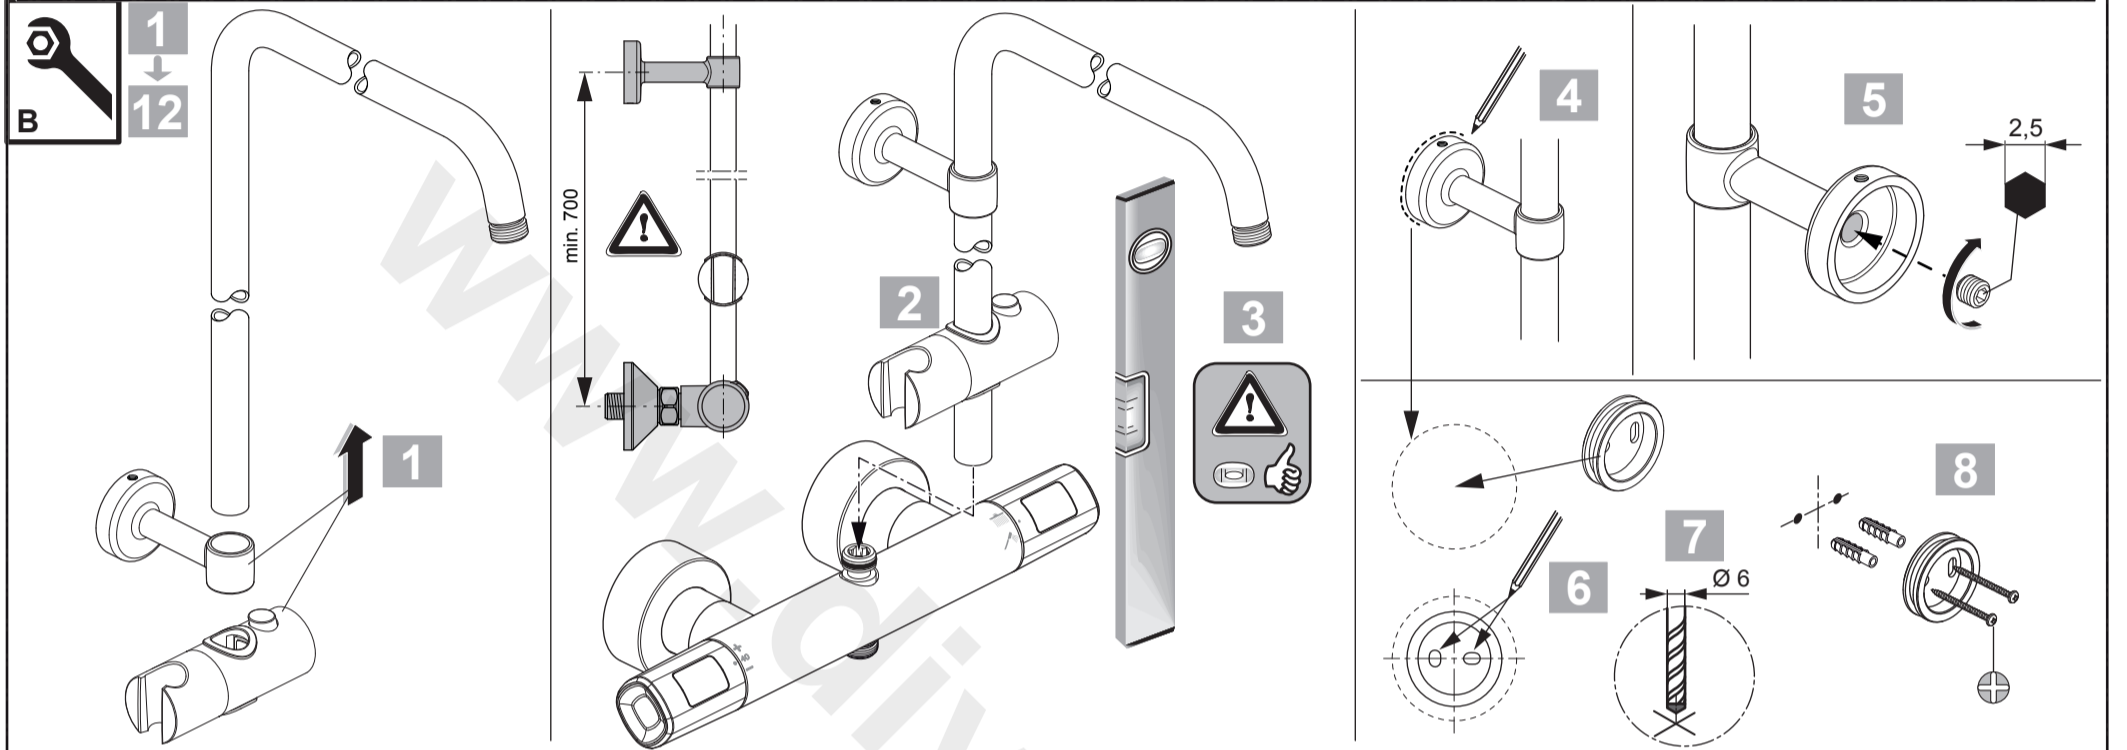

14	B 0024 AA
15	A 861 379 AA
	A 861 380 AA
16	A 861 383 AA
17	A 861 508 AA

1100 mm
1000 mm

Ideal Standard

CERATHERM T100
A 7240 ..

0520 / A 868 573
Made in Germany

Ideal Standard International NV
 Corporate Village - Gent Building
 Da Vincilaan 2
 1935 Zaventem
 Belgium

www.idealstandardinternational.com

	P	bar		MAX. 10		5		Q	(3 bar)
	T	$^{\circ}\text{C}$		MAX. 80		1		I/min	
									8 12