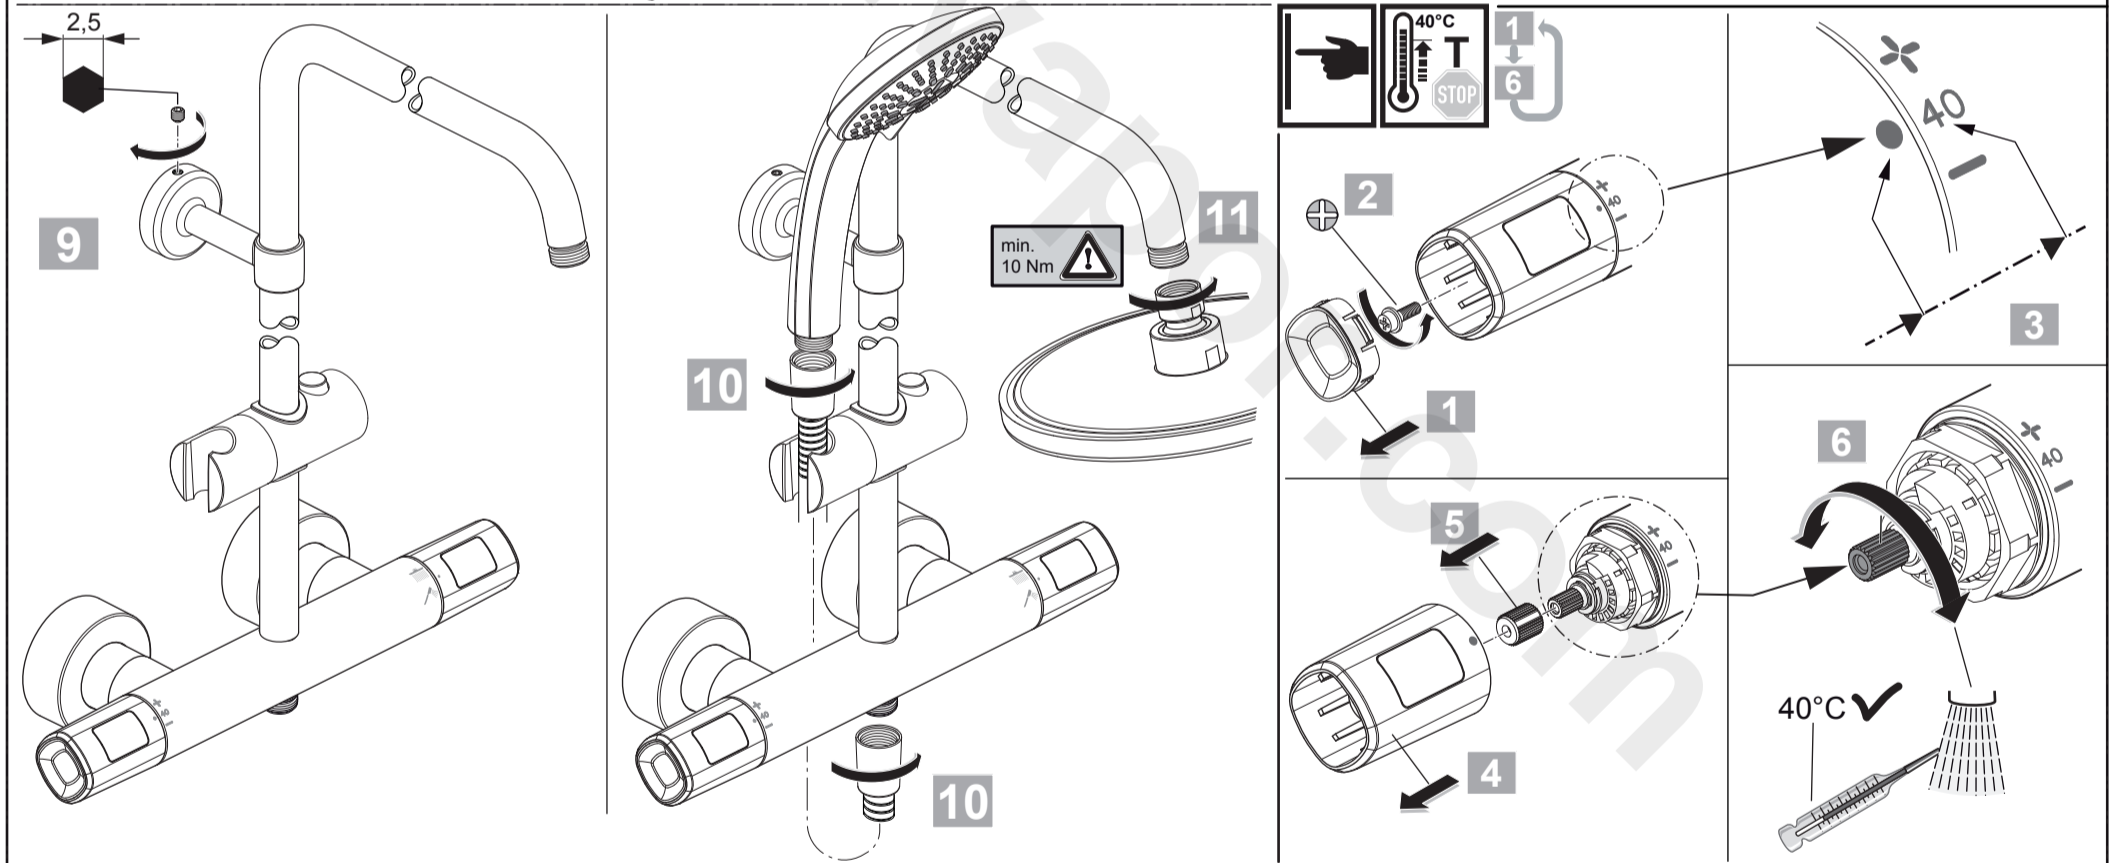

14	B 0024 AA
15	A 861 379 AA
	A 861 380 AA
16	A 861 383 AA
17	A 861 508 AA

1100 mm
1000 mm

Ideal Standard

CERATHERM T100
A 7240 ..

0520 / A 868 573
Made in Germany

Ideal Standard International NV
 Corporate Village - Gent Building
 Da Vincilaan 2
 1935 Zaventem
 Belgium

www.idealstandardinternational.com

	P	bar		MAX. 10		5		Q	(3 bar)
	T	$^{\circ}\text{C}$		MAX. 80		1		I/min	
									8 12