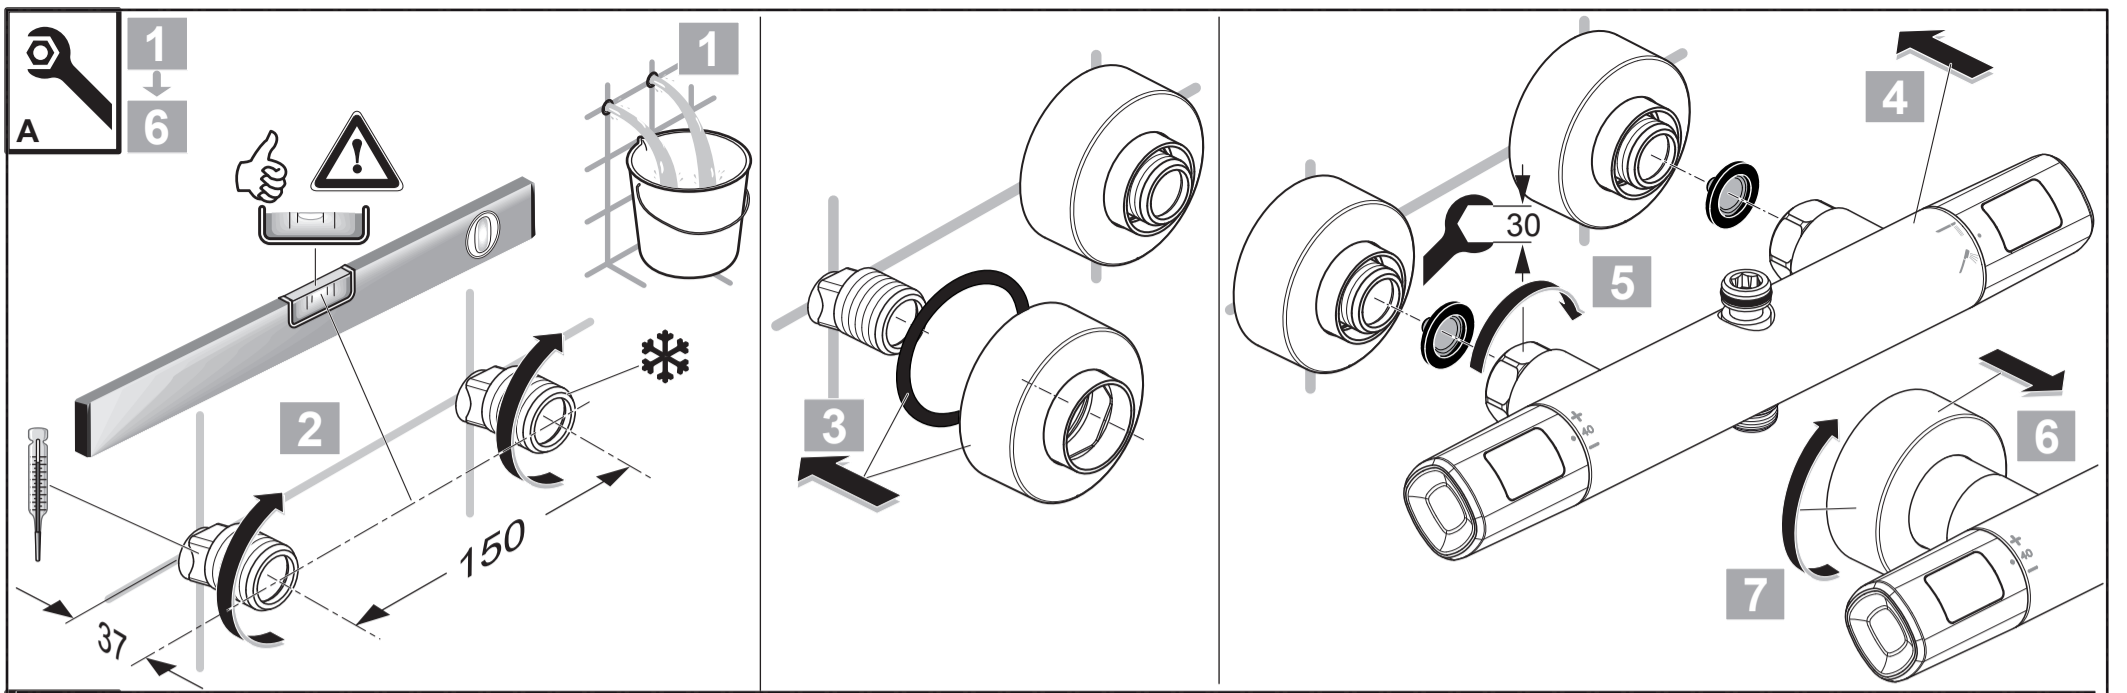

14	B 0024 AA
15	A 861 379 AA
	A 861 380 AA
16	A 861 383 AA
17	A 861 508 AA

1100 mm
1000 mm

Ideal Standard

CERATHERM T100
A 7240 ..

0520 / A 868 573
Made in Germany

Ideal Standard International NV
 Corporate Village - Gent Building
 Da Vincilaan 2
 1935 Zaventem
 Belgium

www.idealstandardinternational.com

	P	bar		MAX. 10		5		Q	(3 bar)
	T	$^{\circ}\text{C}$		MAX. 80		1		I/min	
									8 12