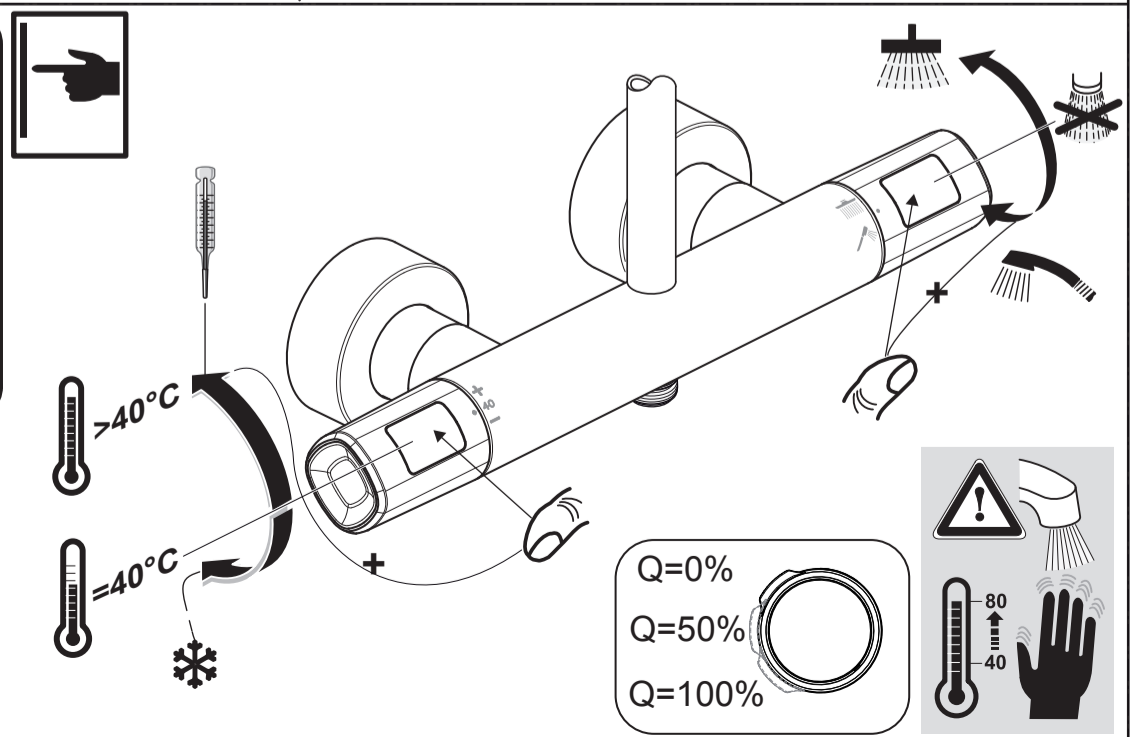

14	B 0024 AA
15	A 861 379 AA
	A 861 380 AA
16	A 861 383 AA
17	A 861 508 AA

1100 mm
1000 mm

Ideal Standard

CERATHERM T100
A 7240 ..

0520 / A 868 573
Made in Germany

Ideal Standard International NV
 Corporate Village - Gent Building
 Da Vincilaan 2
 1935 Zaventem
 Belgium

www.idealstandardinternational.com

	P	bar		MAX. 10		5		Q	(3 bar)
	T	$^{\circ}\text{C}$		MAX. 80		1		I/min	
									8 12