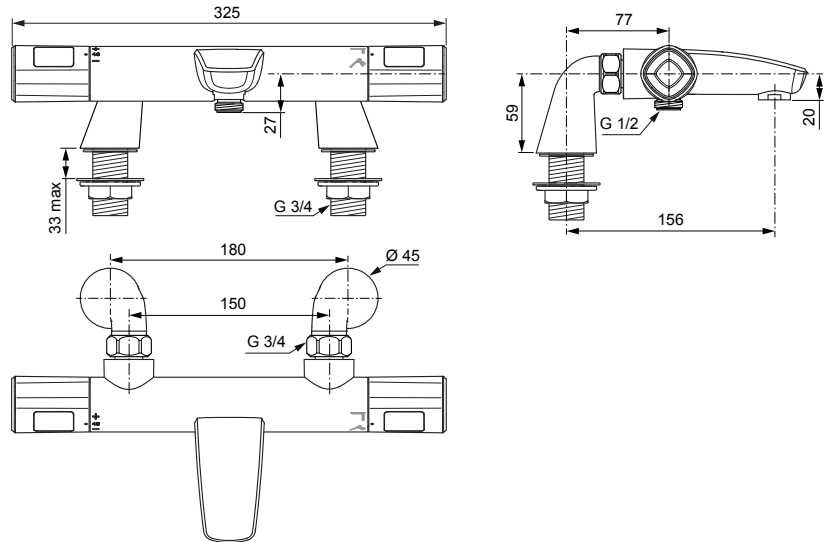

Produced from: Dez. 2019

Shower Thermostat  
chrome **A7239AA**

Pos.	Description	Part-Number	Qty.	Pos.	Description	Part-Number	Qty.
1	Handle cpl.	<b>A 861 386 AA</b>	1 Set				
2	Thermostatic Cartridge cpl.	<b>A 861 371 NU</b>	1 pcs				
3	Stop valve with diverter	<b>A 861 375 NU</b>	1 Set				
4	Thread ring + stopring cpl.	<b>A 861 376 NU</b>	1 Set				
5	Connection nipple cpl.	<b>A 861 387 NU</b>	1 Set				
6	Non-return valve	<b>A 861 372 NU</b>	1 Set				
7	Nipple G1/2 outside cpl.	<b>A 861 374 NU</b>	1 Set				
8	Aerator	<b>A 963 181 NU</b>	1 pcs				