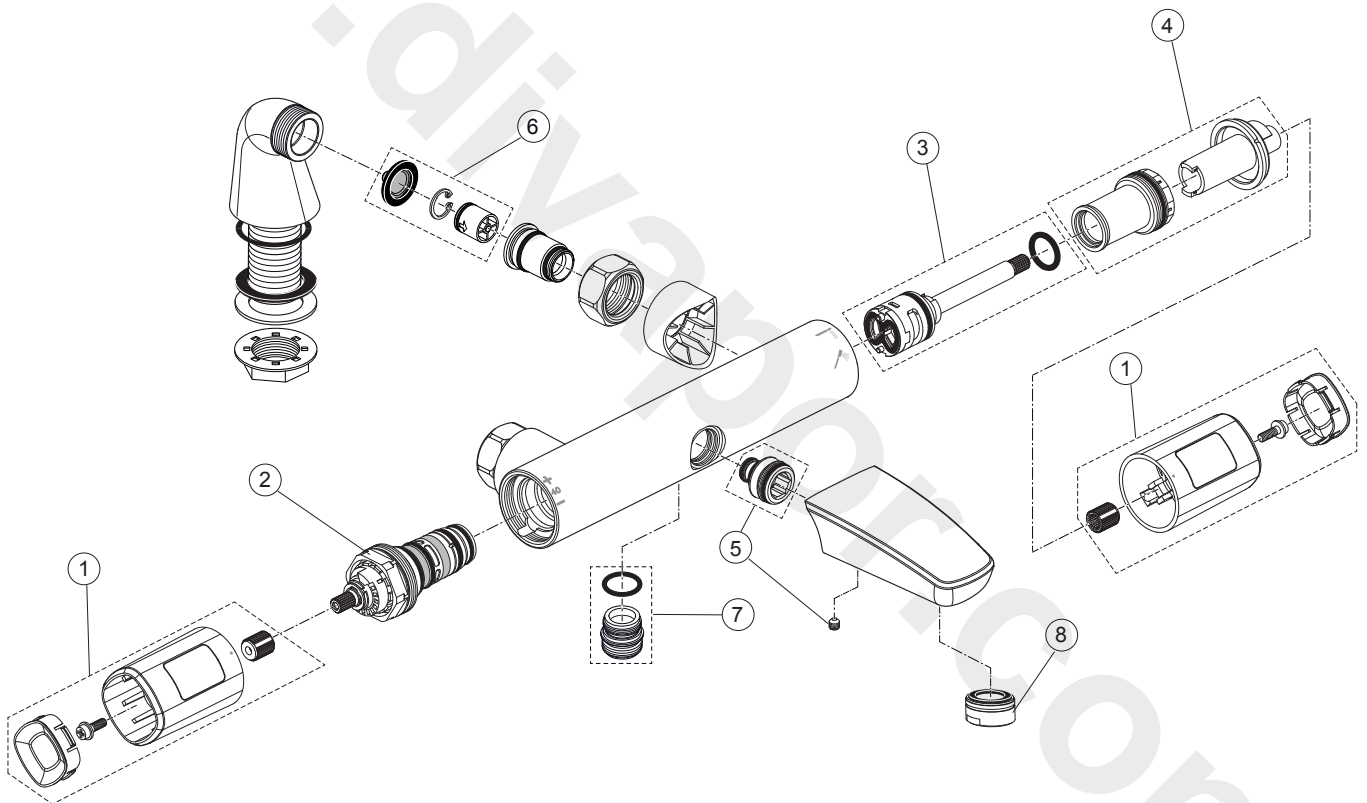

Produced from: Dez. 2019

Shower Thermostat  
chrome **A7239AA**

Pos.	Description	Part-Number	Qty.	Pos.	Description	Part-Number	Qty.
1	Handle cpl.	<b>A 861 386 AA</b>	1 Set				
2	Thermostatic Cartridge cpl.	<b>A 861 371 NU</b>	1 pcs				
3	Stop valve with diverter	<b>A 861 375 NU</b>	1 Set				
4	Thread ring + stopring cpl.	<b>A 861 376 NU</b>	1 Set				
5	Connection nipple cpl.	<b>A 861 387 NU</b>	1 Set				
6	Non-return valve	<b>A 861 372 NU</b>	1 Set				
7	Nipple G1/2 outside cpl.	<b>A 861 374 NU</b>	1 Set				
8	Aerator	<b>A 963 181 NU</b>	1 pcs				