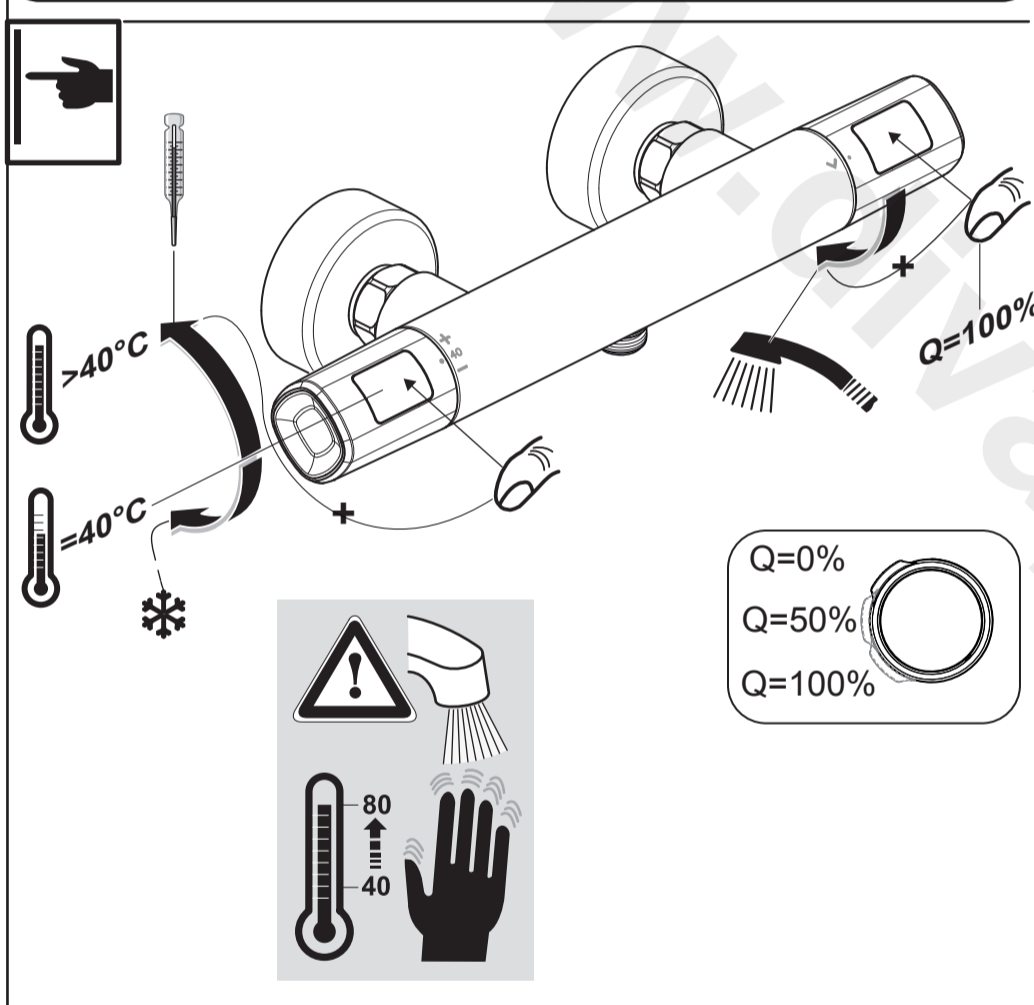

Ideal Standard

CERATHERM T100
 A 7237 ..

0220 / A 868 570
 Made in Germany

Ideal Standard International NV
 Corporate Village - Gent Building
 Da Vincilaan 2
 1935 Zaventem
 Belgium

www.idealstandardinternational.com