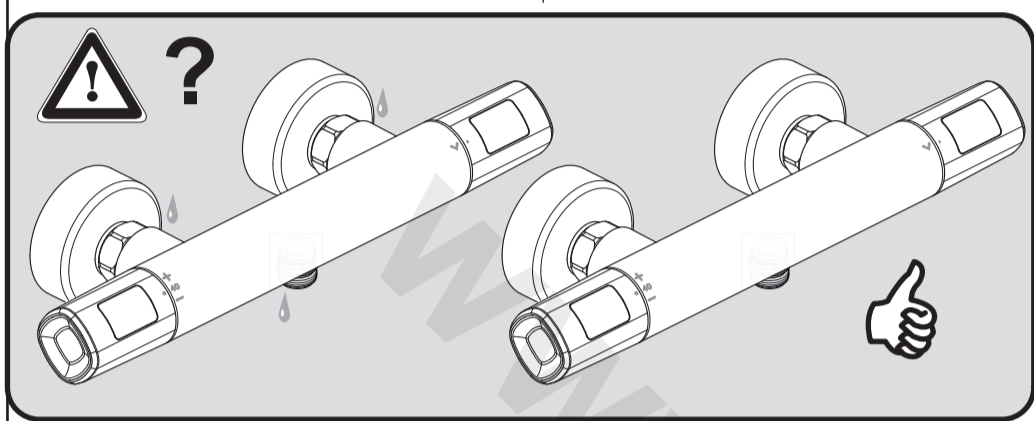

Ideal Standard

CERATHERM T100
 A 7237 ..

0220 / A 868 570
 Made in Germany

Ideal Standard International NV
 Corporate Village - Gent Building
 Da Vincilaan 2
 1935 Zaventem
 Belgium

www.idealstandardinternational.com