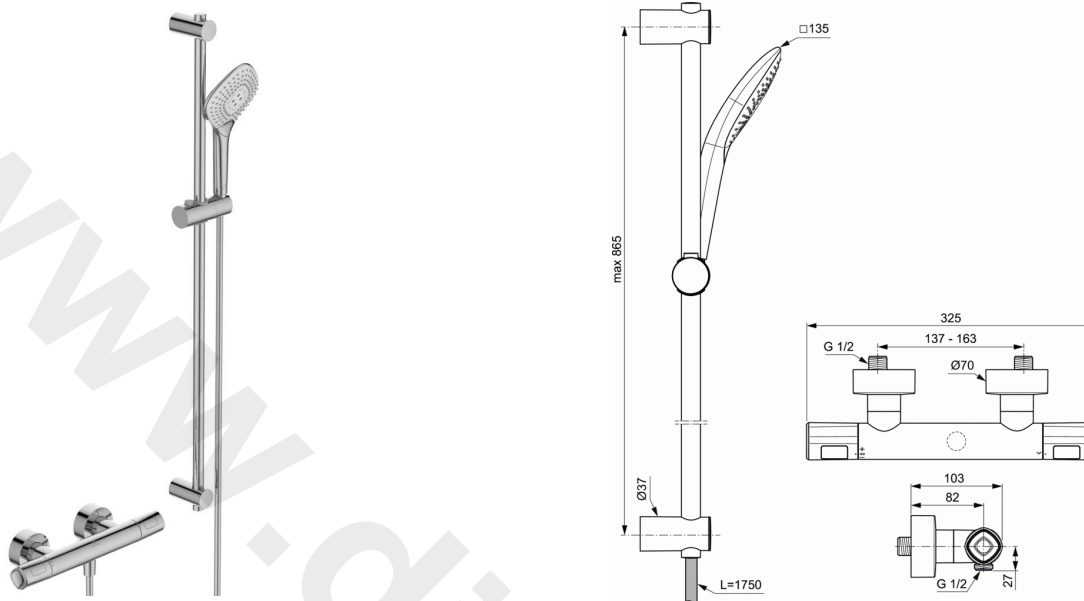

CERATHERM T100

Exposed thermostatic shower mixer with accessories

Exposed thermostatic shower mixer with accessories

Exposed model, S-connection with hidden nuts
IS Thermostatic cartridge new technology
Ceramic valve G1/2 180°
Cool body technology
Diamond metal handles with hot water at 40°C stop button and 50% water volume stop button
Non return valve
Comply with EN 1111

With accessories:

- 125 mm 3F Idealrain Evo Jet Diamond hand shower and 8l/min water flow limiter
- 1750 mm Idealflex shower hose
- 900 mm shower bar with adjustable wall brackets

Optional equipment:

Wrap over shelf for T25, T50 and T100 Ideal Standard A7215AA