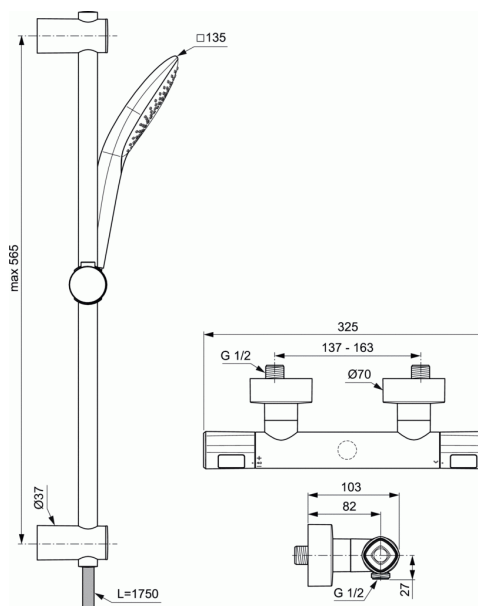

CERATHERM T100

Exposed thermostatic shower mixer with accessories

Exposed thermostatic shower mixer with accessories

S-connection with hidden nuts

IS Thermostatic cartridge new technology

Ceramic valve G1/2 180°

Cool body technology

Diamond metal handles with hot water at 40°C stop button and

50% water volume stop button

Non return valve

Comply with EN 1111

FINISHES*

AA

* AA = Chrome

With accessories:

- 125 mm 3F Idealrain Evo Jet Diamond hand shower and

8l/min water flow limiter

- 1750 mm Idealflex shower hose

- 600 mm shower bar with adjustable wall brackets

Optional equipment:

Wrap over shelf for T100, T50 and T25 Ideal Standard A7215AA