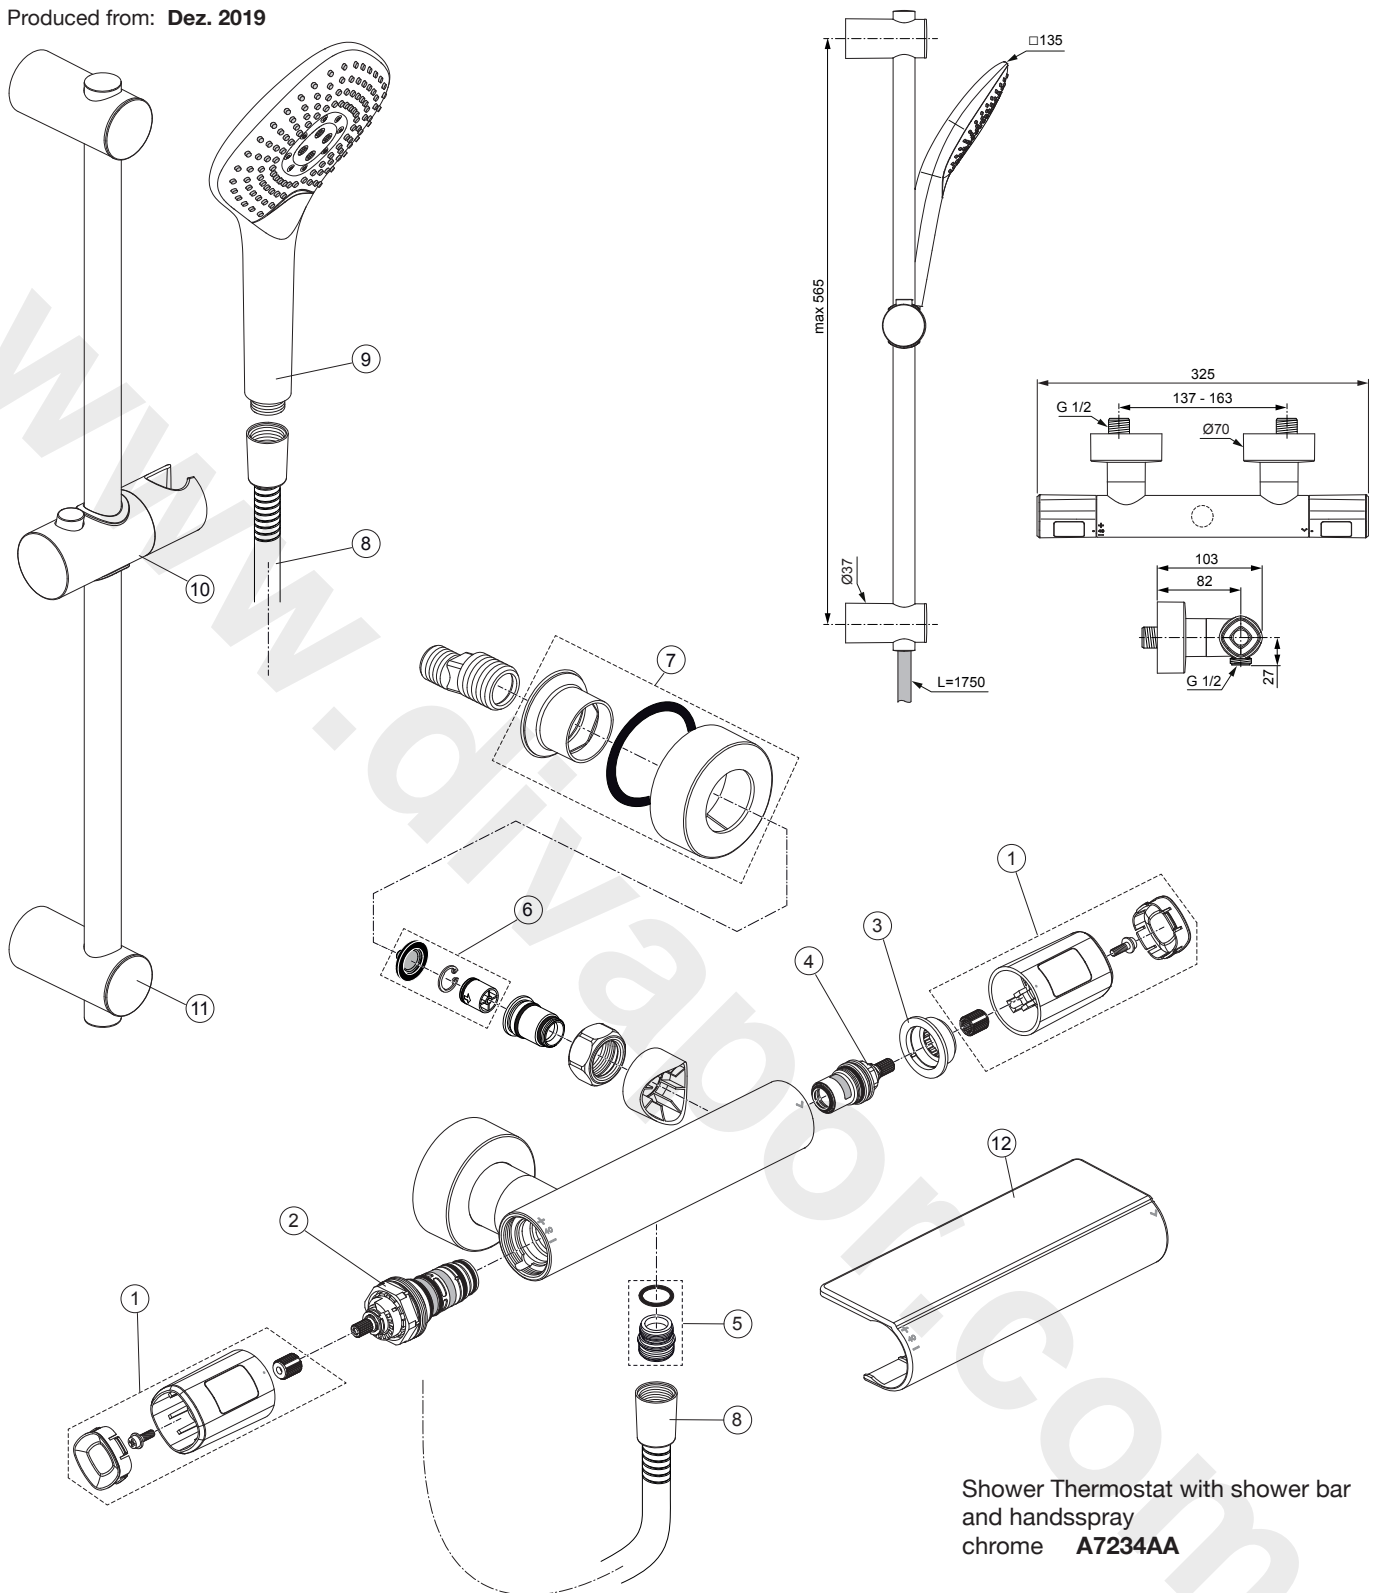

Produced from: Dez. 2019

Shower Thermostat with shower bar and handspray
chrome **A7234AA**

Pos.	Description	Part-Number	Qty.	Pos.	Description	Part-Number	Qty.
1	Handle cpl.	A 861 386 AA	1 Set	12	Warp over shelf	A 7215 AA	1 pcs
2	Thermostatic Cartridge cpl.	A 861 371 NU	1 pcs				
3	Stopring	A 861 373 NU	1 pcs				
4	Cartridge G1/2 180° cpl.	A 861 245 NU*	1 Set				
5	Nipple G1/2 outside cpl.	A 861 374 NU	1 Set				
6	Non-return valve	A 861 372 NU	1 Set				
7	Escutcheon cpl.	B 961 016 AA	2 Set				
8	Shower hose 1750 mm	A 4109 AA	1 pcs				
9	Handspray 3Func. □135	B 1760 AA	1 pcs				
10	Slider & holder f. handshr.	B 960 976 AA	1 pcs				
11	Wall fixation complete	B 960 972 AA	2 pcs				

*Universal set (not all parts needed)

Ceratherm T100