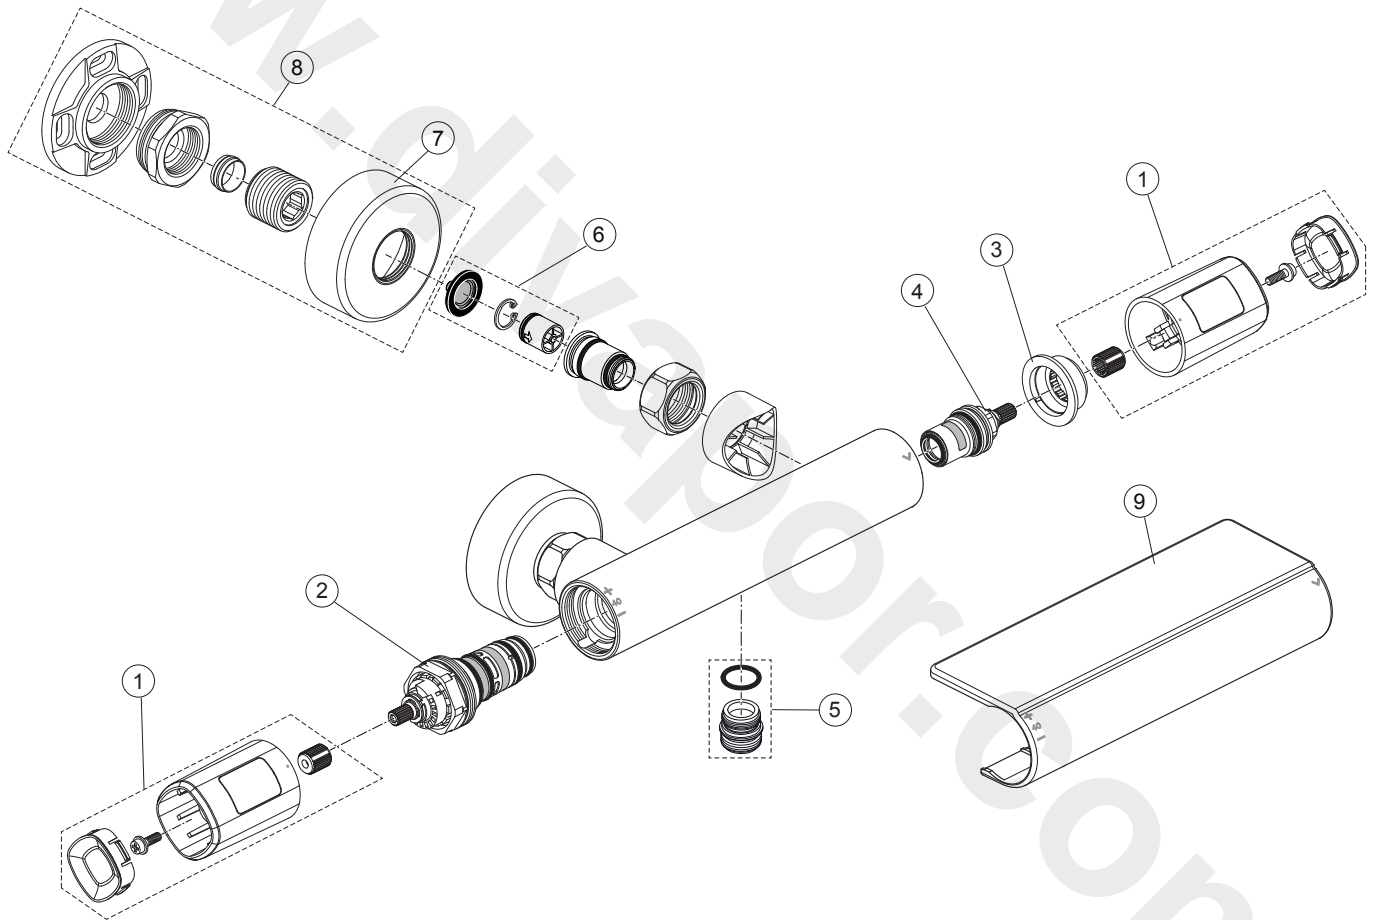

Produced from: Dez. 2019

Shower Thermostat  
chrome **A7231AA**

Pos.	Description	Part-Number	Qty.	Pos.	Description	Part-Number	Qty.
1	Handle cpl.	<b>A 861 386 AA</b>	1 Set				
2	Thermostatic Cartridge cpl.	<b>A 861 371 NU</b>	1 pcs				
3	Stopping	<b>A 861 373 NU</b>	1 pcs				
4	Cartridge G1/2 180° cpl.	<b>A 861 245 NU*</b>	1 Set				
5	Nipple G1/2 outside cpl.	<b>A 861 374 NU</b>	1 Set				
6	Non-return valve	<b>A 861 372 NU</b>	1 Set				
7	Escutcheon	<b>B 960 242 AA</b>	1 pcs				
8	Shower bracket (connect.)	<b>B 961 042 AA</b>	2 pcs				
9	Warp over shelf	<b>A 7215 AA</b>	1 pcs				

*\*Universal set (not all parts needed)*