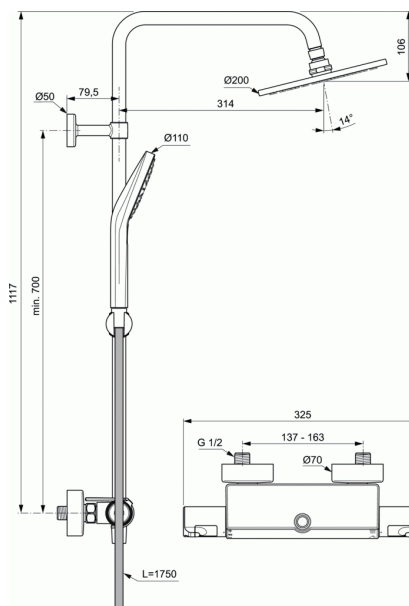

### Shower system with exposed thermostatic mixer and wrap over shelf

#### Shower system with exposed thermostatic mixer and wrap over shelf

- Ceratherm T50 exposed shower thermostatic mixer
- Standard S-connectors
- IS Thermostatic cartridge new technology
- Ceramic valve G1/2 180°
- Cool body technology
- Fin Metal handles with hot water at 40°C stop button and 50% water volume stop button
- Non return valve
- Plastic wrap over shelf accessory - Chrome plated
- Metal shower head Ø200 mm with 12 l/min water flow limiter
- 110 mm 3F Idealrain Evo Round hand shower with 8 l/min water flow limiter
- Vertically adjustable wall bracket for fixation to the wall
- 1750 mm Idealflex shower hose
- Comply with EN 1111