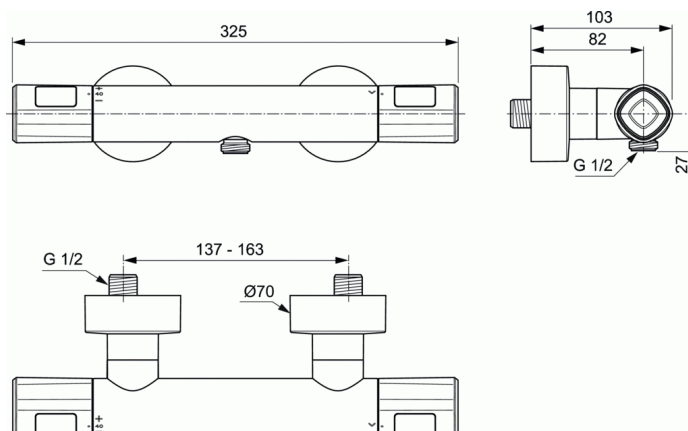

### Exposed thermostatic shower mixer

- S-connection with hidden nuts
- IS Thermostatic cartridge new technology
- Ceramic valve G1/2 180°
- Cool body technology
- Without accessories
- Diamond metal handles with hot water at 40°C stop button and 50% water volume stop button
- Non return valve
- Comply with EN 1111