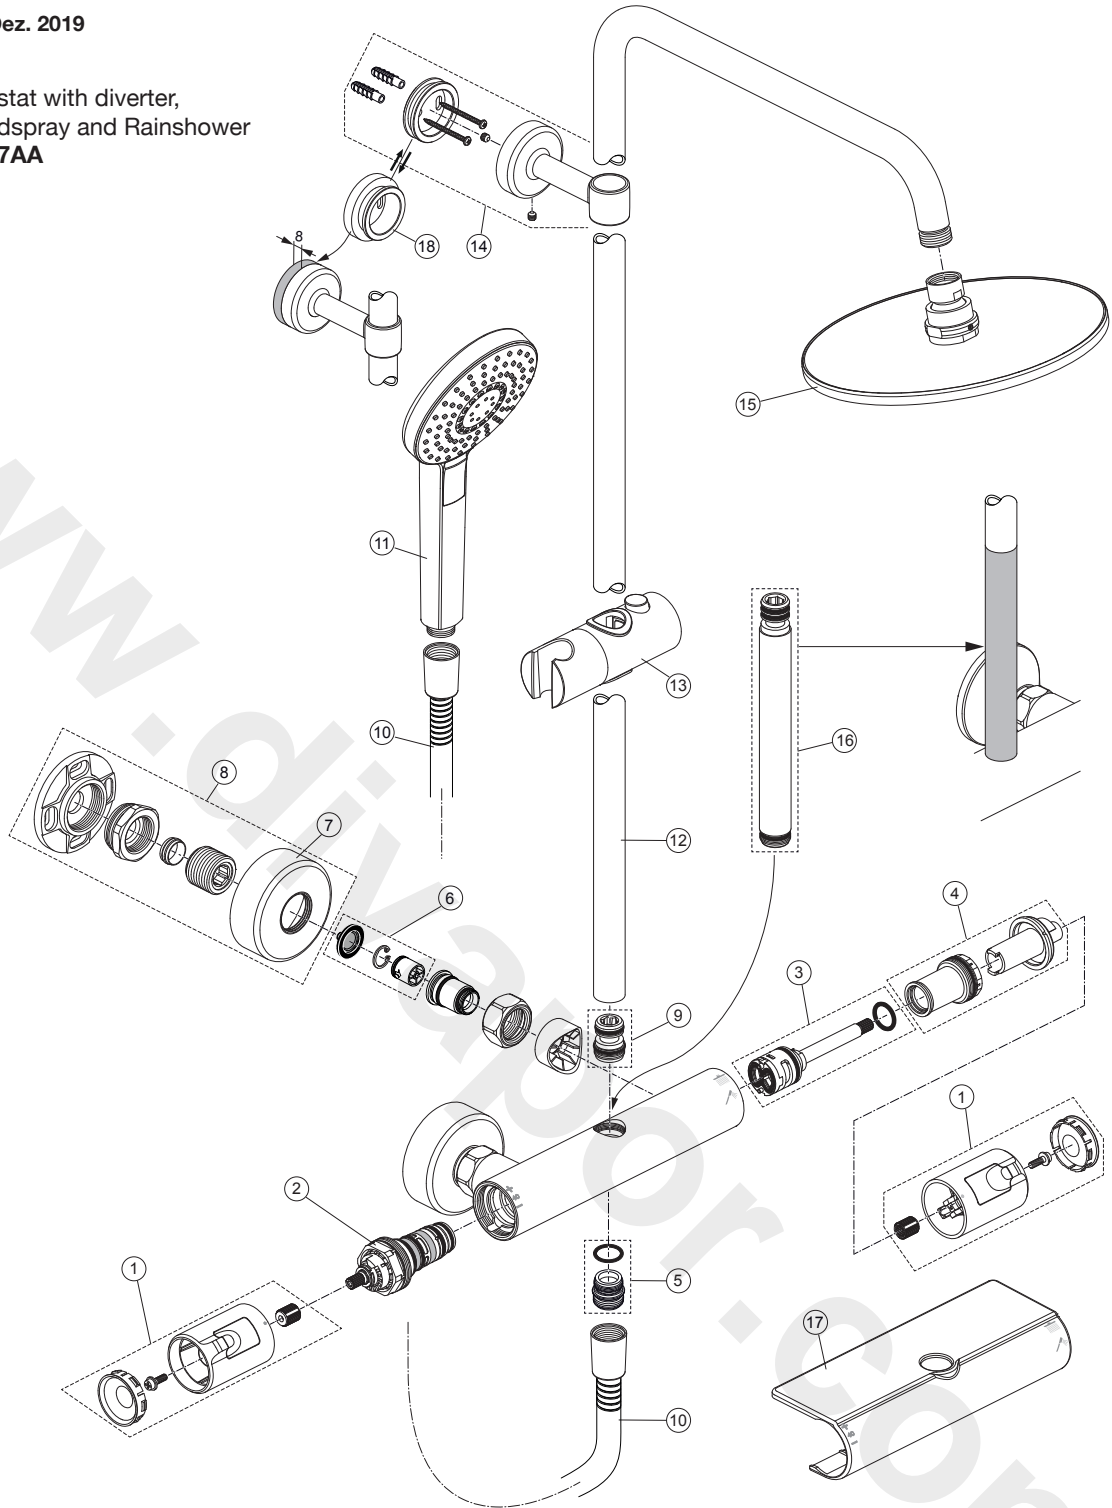

Produced from: Dez. 2019

Shower Thermostat with diverter,
shower bar, handspray and Rainshower
chrome **A7227AA**

Pos.	Description	Part-Number	Qty.	Pos.	Description	Part-Number	Qty.
1	Handle cpl.	A 861 382 AA	1 Set	13	Slider & holder f. handshr.	B 960 976 AA	1 Set
2	Thermostatic Cartridge cpl.	A 861 371 NU	1 pcs	14	Wall fixation complete	A 861 331 AA	1 pcs
3	Stop valve with diverter	A 861 375 NU	1 Set	15	Headshower Ø200 mm	B 9442 AA	1 pcs
4	Thread ring + stopring cpl.	A 861 376 NU	1 Set	16	Extension kit 150mm long	A 861 379 AA	1 Set
5	Nipple G1/2 outside cpl.	A 861 374 NU	1 Set		Extension kit 300mm long	A 861 380 AA	1 Set
6	Non-return valve	A 861 372 NU	1 Set	17	Warp over shelf	A 861 383 AA	1 pcs
7	Escutcheon	B 960 242 AA	1 pcs	18	Fixing plate extension 8mm	A 861 508 AA	1 pcs
8	Shower bracket (connect.)	B 961 042 AA	1 Set				
9	Connection nipple cpl.	A 861 385 NU	1 Set				
10	Shower hose 1750 mm	A 4109 AA	1 pcs				
11	Handspray Ø110-3F-8l/min	B 2231 AA	1 pcs				
12	Shower bar 1100 mm	A 861 377 AA	1 pcs				
	Shower bar 1000 mm	A 861 330 AA	1 pcs				