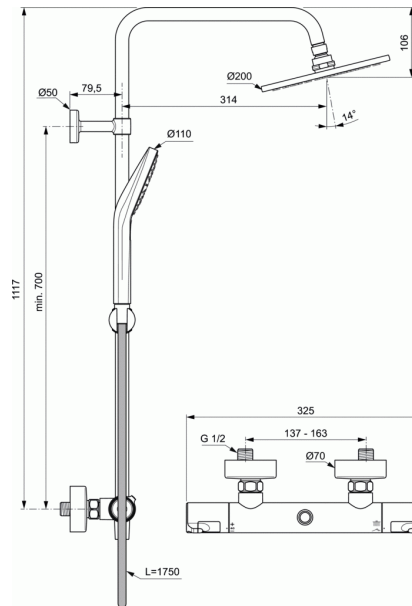

CERATHERM T50

Shower system with exposed thermostatic mixer

Shower system with exposed thermostatic mixer

- Ceratherm T50 exposed shower thermostatic mixer
 - Standard S-connectors
 - IS Thermostatic cartridge new technology
 - Ceramic valve G1/2 180°
 - Cool body technology
 - Fin Metal handles with hot water at 40°C stop button and 50% water volume stop button
 - Non return valve
 - Metal shower head Ø200 mm, 12 l/min water flow limiter
 - 110 mm 3F Idealrain Evo Round hand shower with 8 l/min water flow limiter
 - Vertically adjustable wall bracket for fixation to the wall
 - 1750 mm Idealflex shower hose
- Comply with EN 1111

Optional equipment:

- Riser rail extension 150 mm A861379AA
- Riser rail extension 300 mm A861380AA

FINISHES*

* AA = Chrome