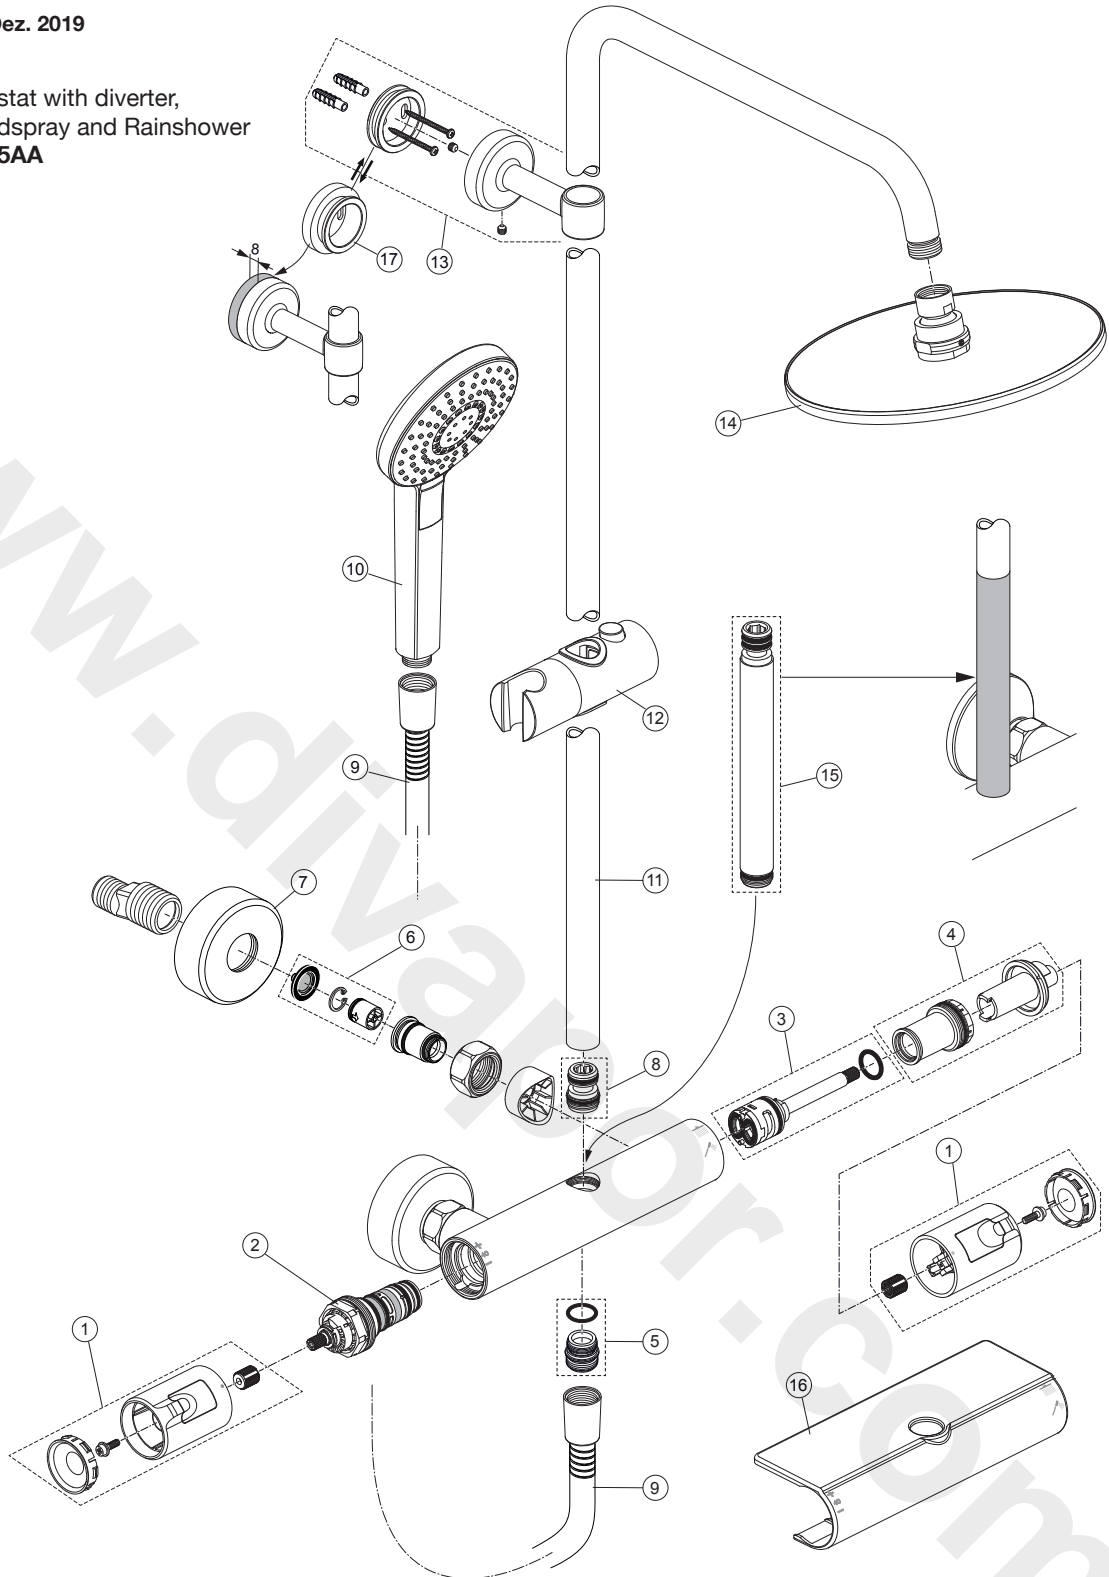

Produced from: Dez. 2019

Shower Thermostat with diverter,
shower bar, handspray and Rainshower
chrome **A7225AA**

Pos.	Description	Part-Number	Qty.	Pos.	Description	Part-Number	Qty.
1	Handle cpl.	A 861 382 AA	1 Set	12	Slider & holder f. handshr.	B 960 976 AA	1 Set
2	Thermostatic Cartridge cpl.	A 861 371 NU	1 pcs	13	Wall fixation complete	A 861 331 AA	1 pcs
3	Stop valve with diverter	A 861 375 NU	1 Set	14	Headshower Ø200 mm	B 9442 AA	1 pcs
4	Thread ring + stopring cpl.	A 861 376 NU	1 Set	15	Extension kit 150mm long	A 861 379 AA	1 Set
5	Nipple G1/2 outside cpl.	A 861 374 NU	1 Set		Extension kit 300mm long	A 861 380 AA	1 Set
6	Non-return valve	A 861 372 NU	1 Set	16	Warp over shelf	A 861 383 AA	1 pcs
7	Escutcheon	B 960 242 AA	1 pcs				
8	Connection nipple cpl.	A 861 385 NU	1 Set	17	Fixing plate extension 8mm	A 861 508 AA	1 pcs
9	Shower hose 1750 mm	A 4109 AA	1 pcs				
10	Handspray Ø110-3F-8l/min	B 2231 AA	1 pcs				
11	Shower bar 1100 mm	A 861 377 AA	1 pcs				
	Shower bar 1000 mm	A 861 330 AA	1 pcs				