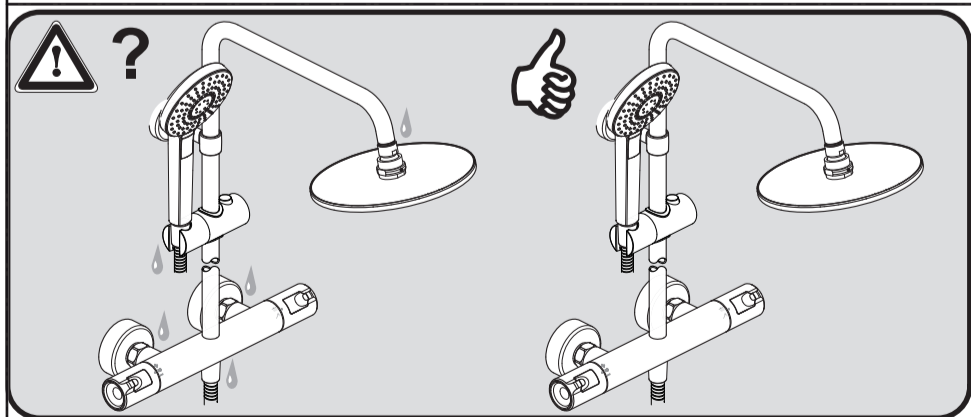

P bar		MAX. 10		5		Q (3 bar)
	T °C		MAX. 80		1		l/min
					65		
					55		8 12