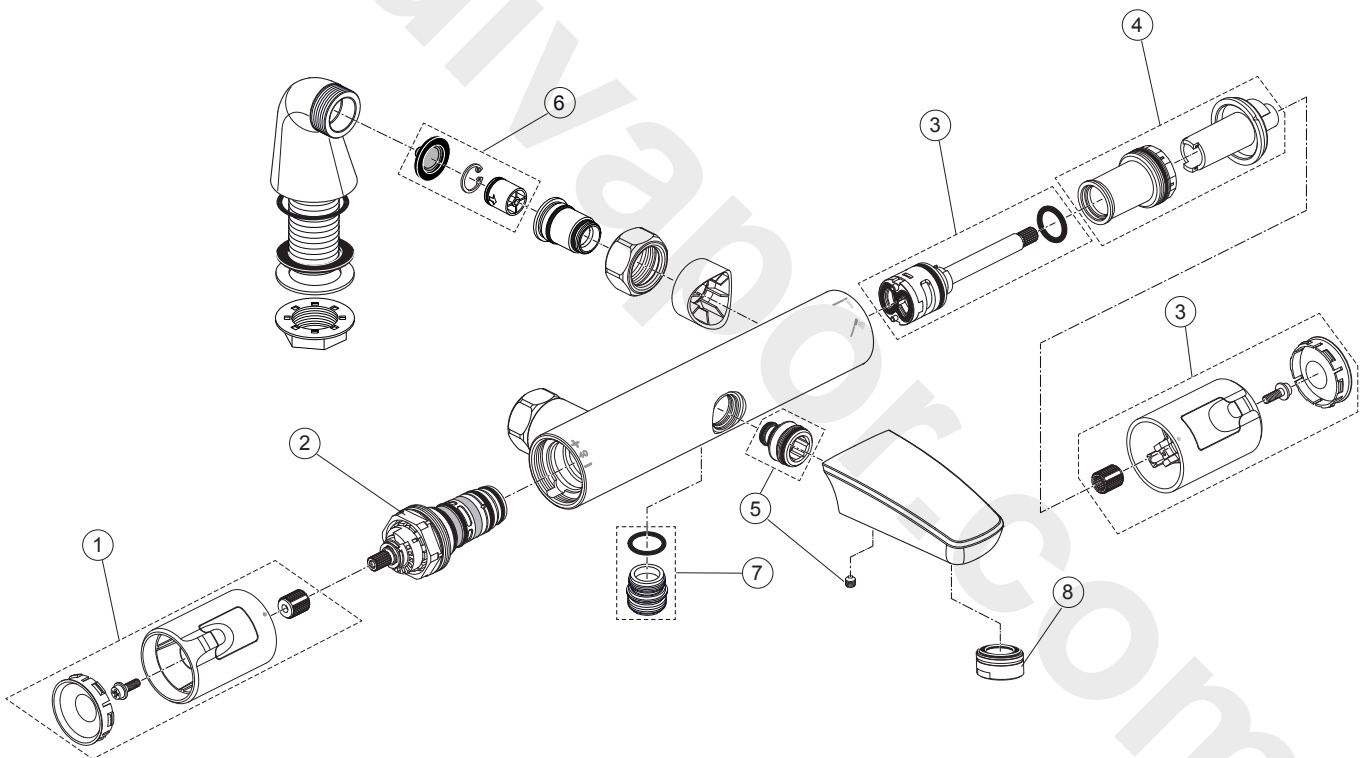

Ceratherm T50 A7224 ..

Produced from: Dez. 2019

Shower Thermostat
chrome **A7224AA**

Pos.	Description	Part-Number	Qty.	Pos.	Description	Part-Number	Qty.
1	Handle cpl.	A 861 382 AA	1 Set				
2	Thermostatic Cartridge cpl.	A 861 371 NU	1 pcs				
3	Stop valve with diverter	A 861 375 NU	1 Set				
4	Thread ring + stopring cpl.	A 861 376 NU	1 Set				
5	Connection nipple cpl.	A 861 387 NU	1 Set				
6	Non-return valve	A 861 372 NU	1 Set				
7	Nipple G1/2 outside cpl.	A 861 374 NU	1 Set				
8	Aerator	A 963 181 NU	1 pcs				