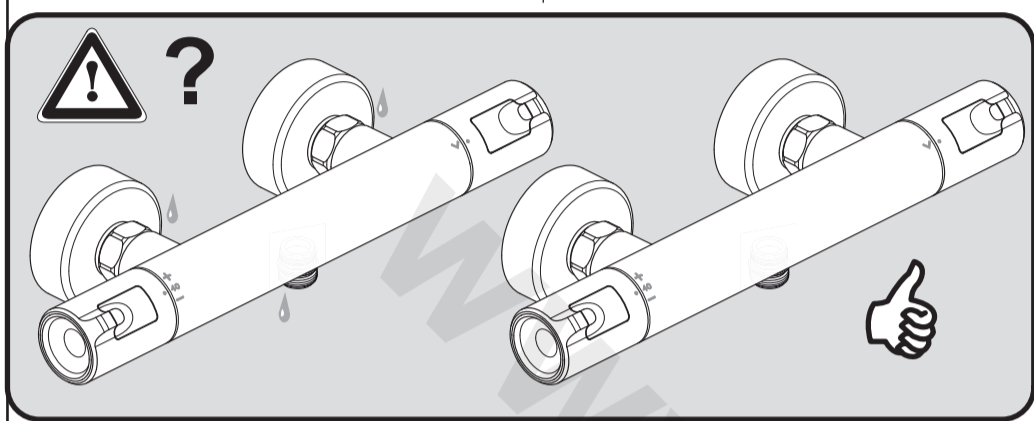

Ideal Standard

CERATHERM T50
 A 7221 ..

0220 / A 868 557
 Made in Germany

Ideal Standard International NV
 Corporate Village - Gent Building
 Da Vincilaan 2
 1935 Zaventem
 Belgium

www.idealstandardinternational.com