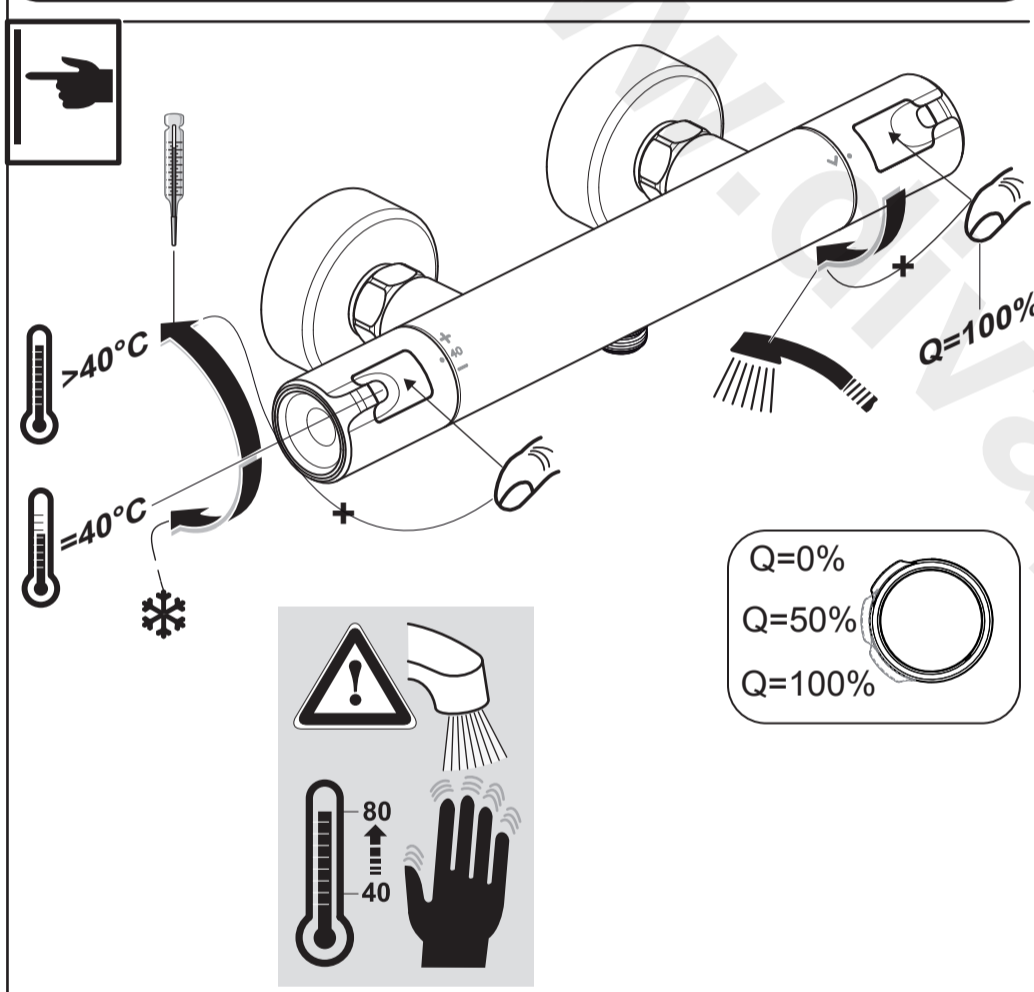

Ideal Standard

CERATHERM T50
 A 7221 ..

0220 / A 868 557
 Made in Germany

Ideal Standard International NV
 Corporate Village - Gent Building
 Da Vincilaan 2
 1935 Zaventem
 Belgium

www.idealstandardinternational.com