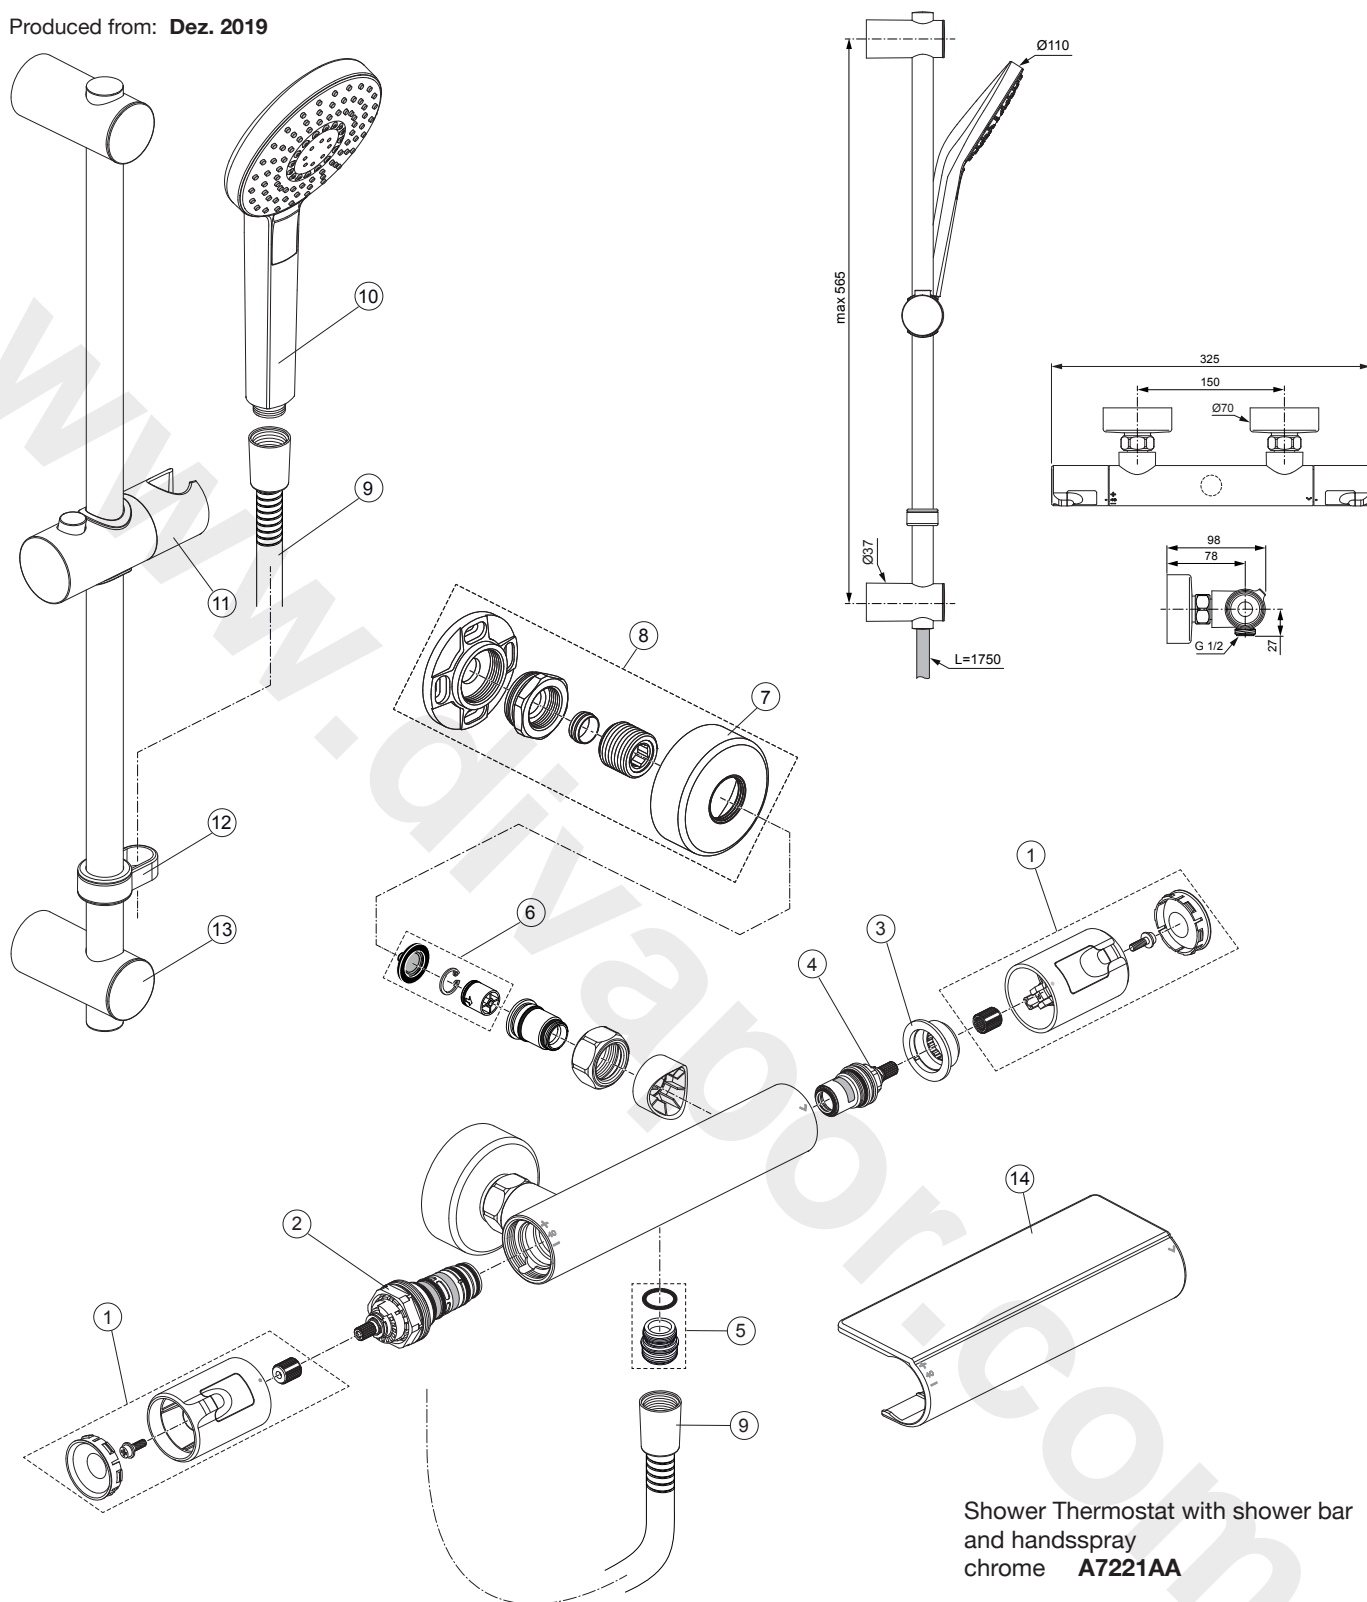

Ceratherm T50 A7221 ..

Ideal Standard

Produced from: Dez. 2019

Shower Thermostat with shower bar and handspray
chrome **A7221AA**

Pos.	Description	Part-Number	Qty.	Pos.	Description	Part-Number	Qty.
1	Handle cpl.	A 861 382 AA	1 Set	12	Hose ring	B 1363 AA	1 pcs
2	Thermostatic Cartridge cpl.	A 861 371 NU	1 pcs	13	Wall fixation complete	B 960 972 AA	2 pcs
3	Stopring	A 861 373 NU	1 pcs	14	Wrap over shelf	A 7215 AA	1 pcs
4	Cartridge G1/2 180° cpl.	A 861 245 NU*	1 Set				
5	Nipple G1/2 outside cpl.	A 861 374 NU	1 Set				
6	Non-return valve	A 861 372 NU	1 Set				
7	Escutcheon	B 960 242 AA	1 pcs				
8	Shower bracket (connect.)	B 961 042 AA	2 pcs				
9	Shower hose 1750 mm	A 4109 AA	1 pcs				
10	Handspray Ø110-3F-8l/min	B 2231 AA	1 pcs				
11	Slider & holder f. handshr.	B 960 976 AA	1 pcs				

*Universal set (not all parts needed)