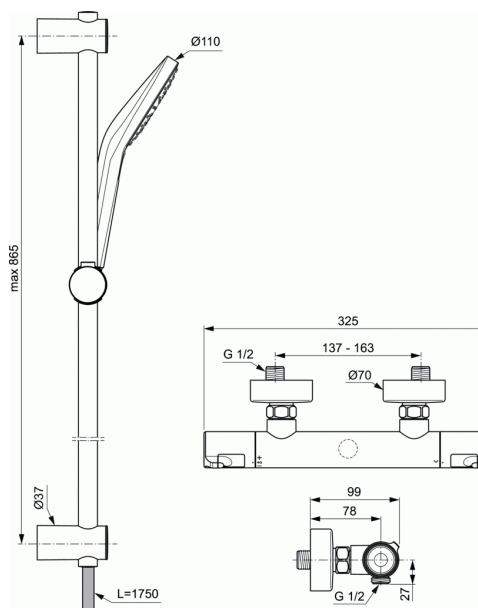

CERATHERM T50

Exposed thermostatic shower mixer with accessories

Exposed thermostatic shower mixer with accessories

- Standard S-connectors
- IS Thermostatic cartridge new technology
- Ceramic valve G1/2 180°
- Cool body technology
- Fin Metal handles with hot water at 40°C stop button and 50% water volume stop button
- Non return valve
- Comply with EN 1111

With accessories:

- 110 mm 3F Idealrain Evo Round hand shower with 8l/min water flow limiter
- 1750 mm Idealflex shower hose
- 900 mm shower bar with adjustable wall brackets

Optional equipment:

- Wrap over shelf for T25, T50 and T100 Ideal Standard A7215AA