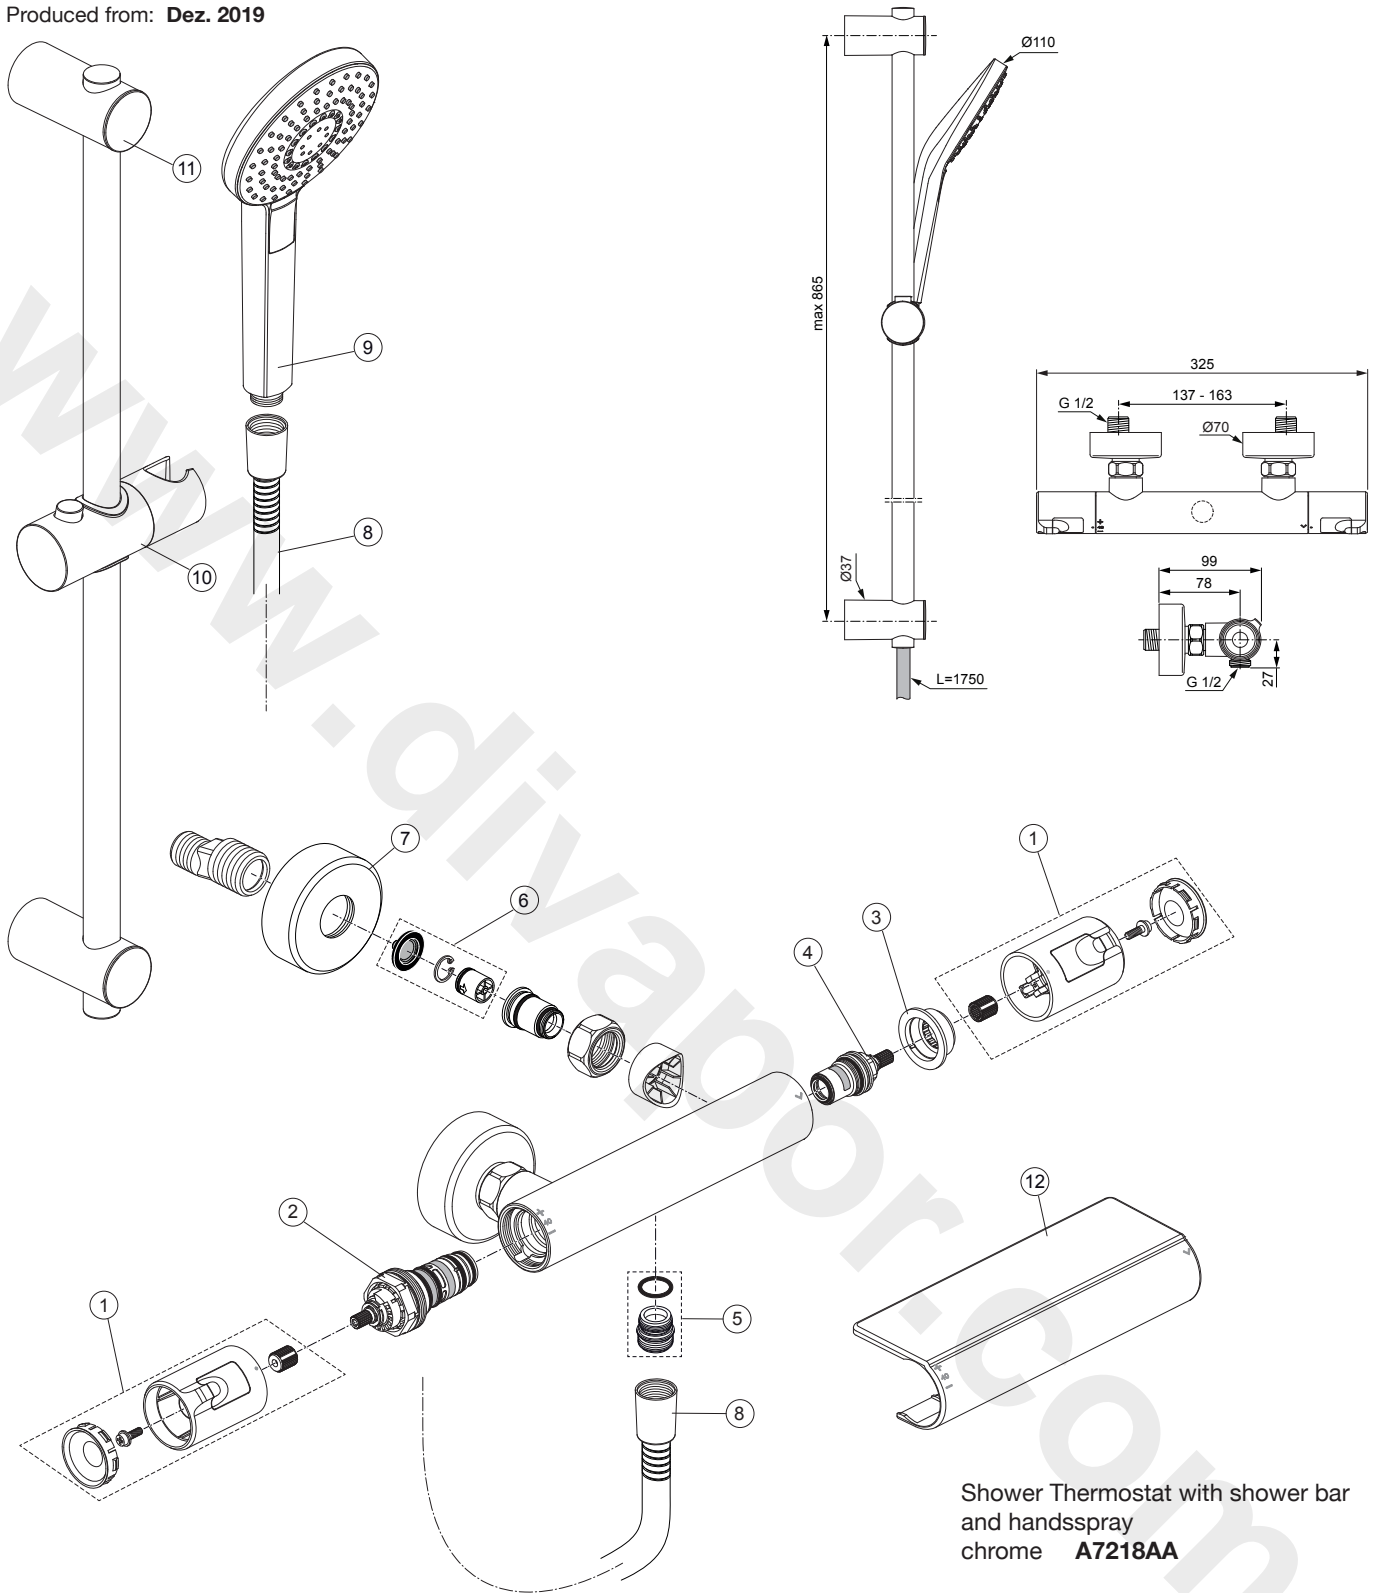

Produced from: Dez. 2019

Shower Thermostat with shower bar and handsspray chrome **A7218AA**

Pos.	Description	Part-Number	Qty.	Pos.	Description	Part-Number	Qty.
1	Handle cpl.	<b>A 861 382 AA</b>	1 Set	12	Warp over shelf	<b>A 7215 AA</b>	1 pcs
2	Thermostatic Cartridge cpl.	<b>A 861 371 NU</b>	1 pcs				
3	Stopping	<b>A 861 373 NU</b>	1 pcs				
4	Cartridge G1/2 180° cpl.	<b>A 861 245 NU*</b>	1 Set				
5	Nipple G1/2 outside cpl.	<b>A 861 374 NU</b>	1 Set				
6	Non-return valve	<b>A 861 372 NU</b>	1 Set				
7	Escutcheon	<b>B 960 242 AA</b>	1 pcs				
8	Shower hose 1750 mm	<b>A 4109 AA</b>	1 pcs				
9	Handspray Ø110-3F-8l/min	<b>B 2231 AA</b>	1 pcs				
10	Slider & holder f. handshr.	<b>B 960 976 AA</b>	1 pcs				
11	Wall fixation complete	<b>B 960 972 AA</b>	2 pcs				

\*Universal set (not all parts needed)