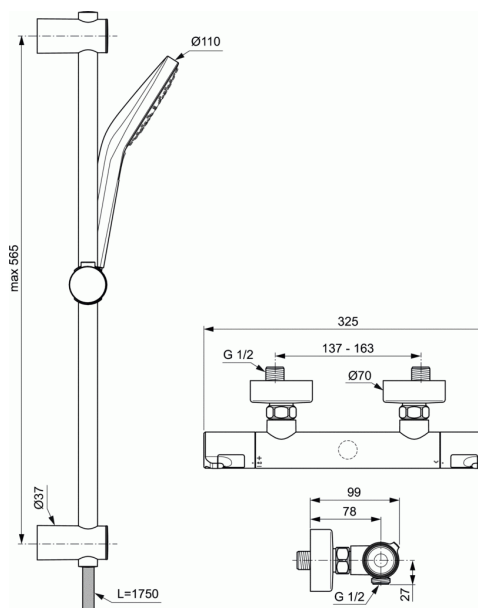

#### Exposed thermostatic shower mixer with accessories

- Standard S-connectors
- IS Thermostatic cartridge new technology
- Ceramic valve G1/2 180°
- Cool body technology
- Fin Metal handles with hot water at 40°C stop button and 50% water volume stop button
- Non return valve
- Comply with EN 1111

#### With accessories:

- 110 mm 3F Idealrain Evo Round hand shower with 8l/min water flow limiter
- 1750 mm Idealflex shower hose
- 600 mm shower bar with adjustable wall brackets