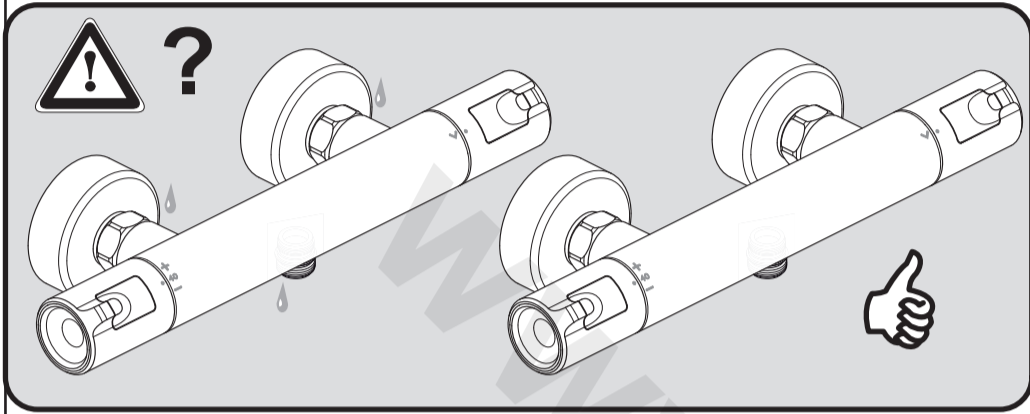

CERATHERM T50
 A 7217 .. A7218 ..

0220 / A 868 554
 Made in Germany

A 7218 ..

A 7217 ..

Ideal Standard International NV
 Corporate Village - Gent Building
 Da Vincilaan 2
 1935 Zaventem
 Belgium

www.idealstandardinternational.com