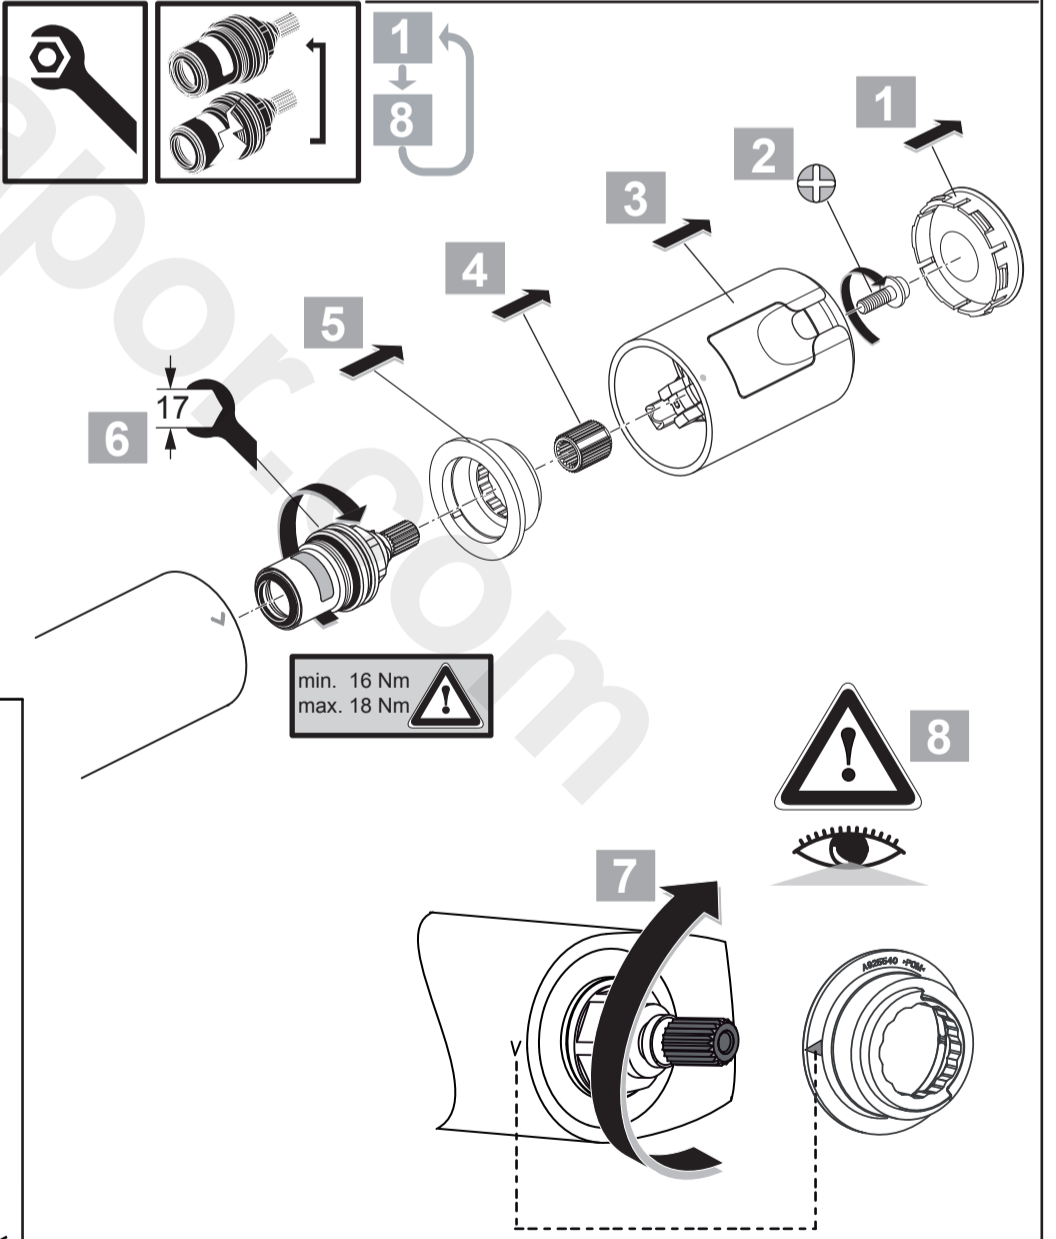

CERATHERM T50
 A 7217 .. A7218 ..

0220 / A 868 554
 Made in Germany

A 7218 ..

A 7217 ..

Ideal Standard International NV
 Corporate Village - Gent Building
 Da Vincilaan 2
 1935 Zaventem
 Belgium

www.idealstandardinternational.com