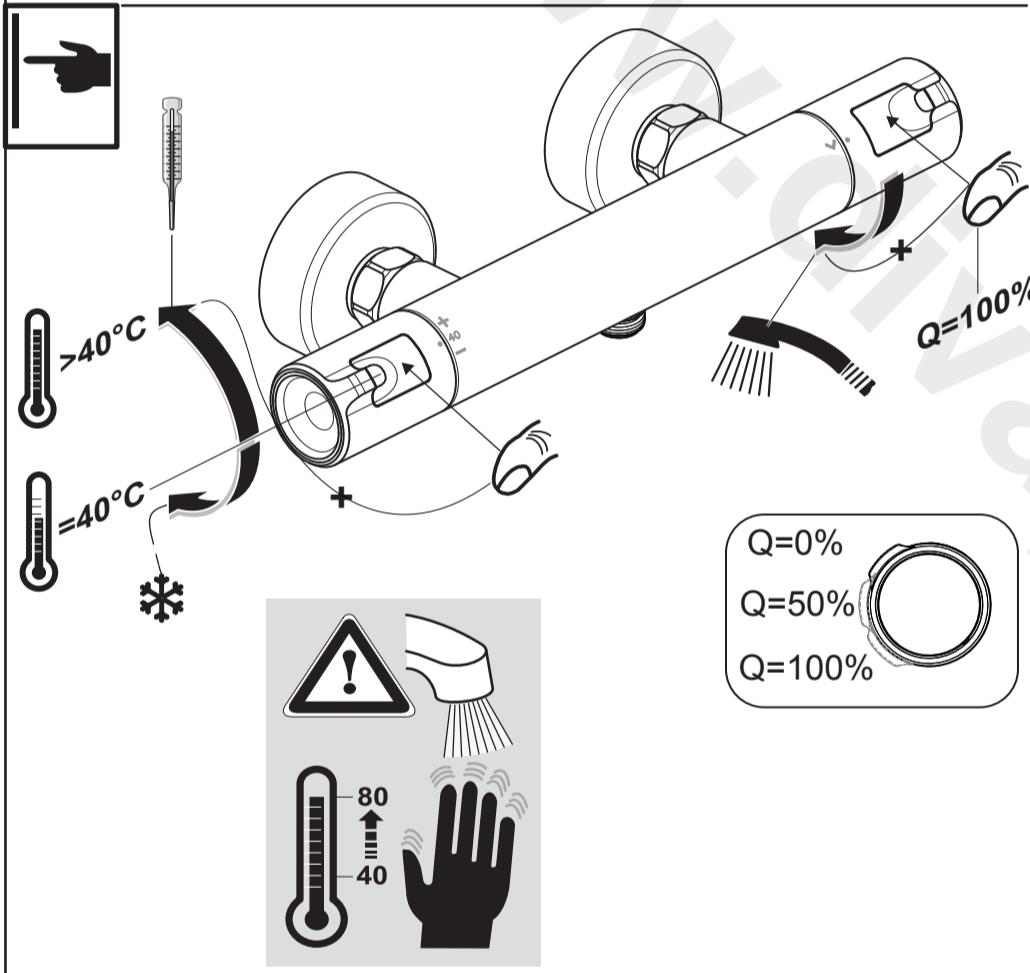

CERATHERM T50
 A 7217 .. A7218 ..

0220 / A 868 554
 Made in Germany

A 7218 ..

A 7217 ..

Ideal Standard International NV
 Corporate Village - Gent Building
 Da Vincilaan 2
 1935 Zaventem
 Belgium

www.idealstandardinternational.com