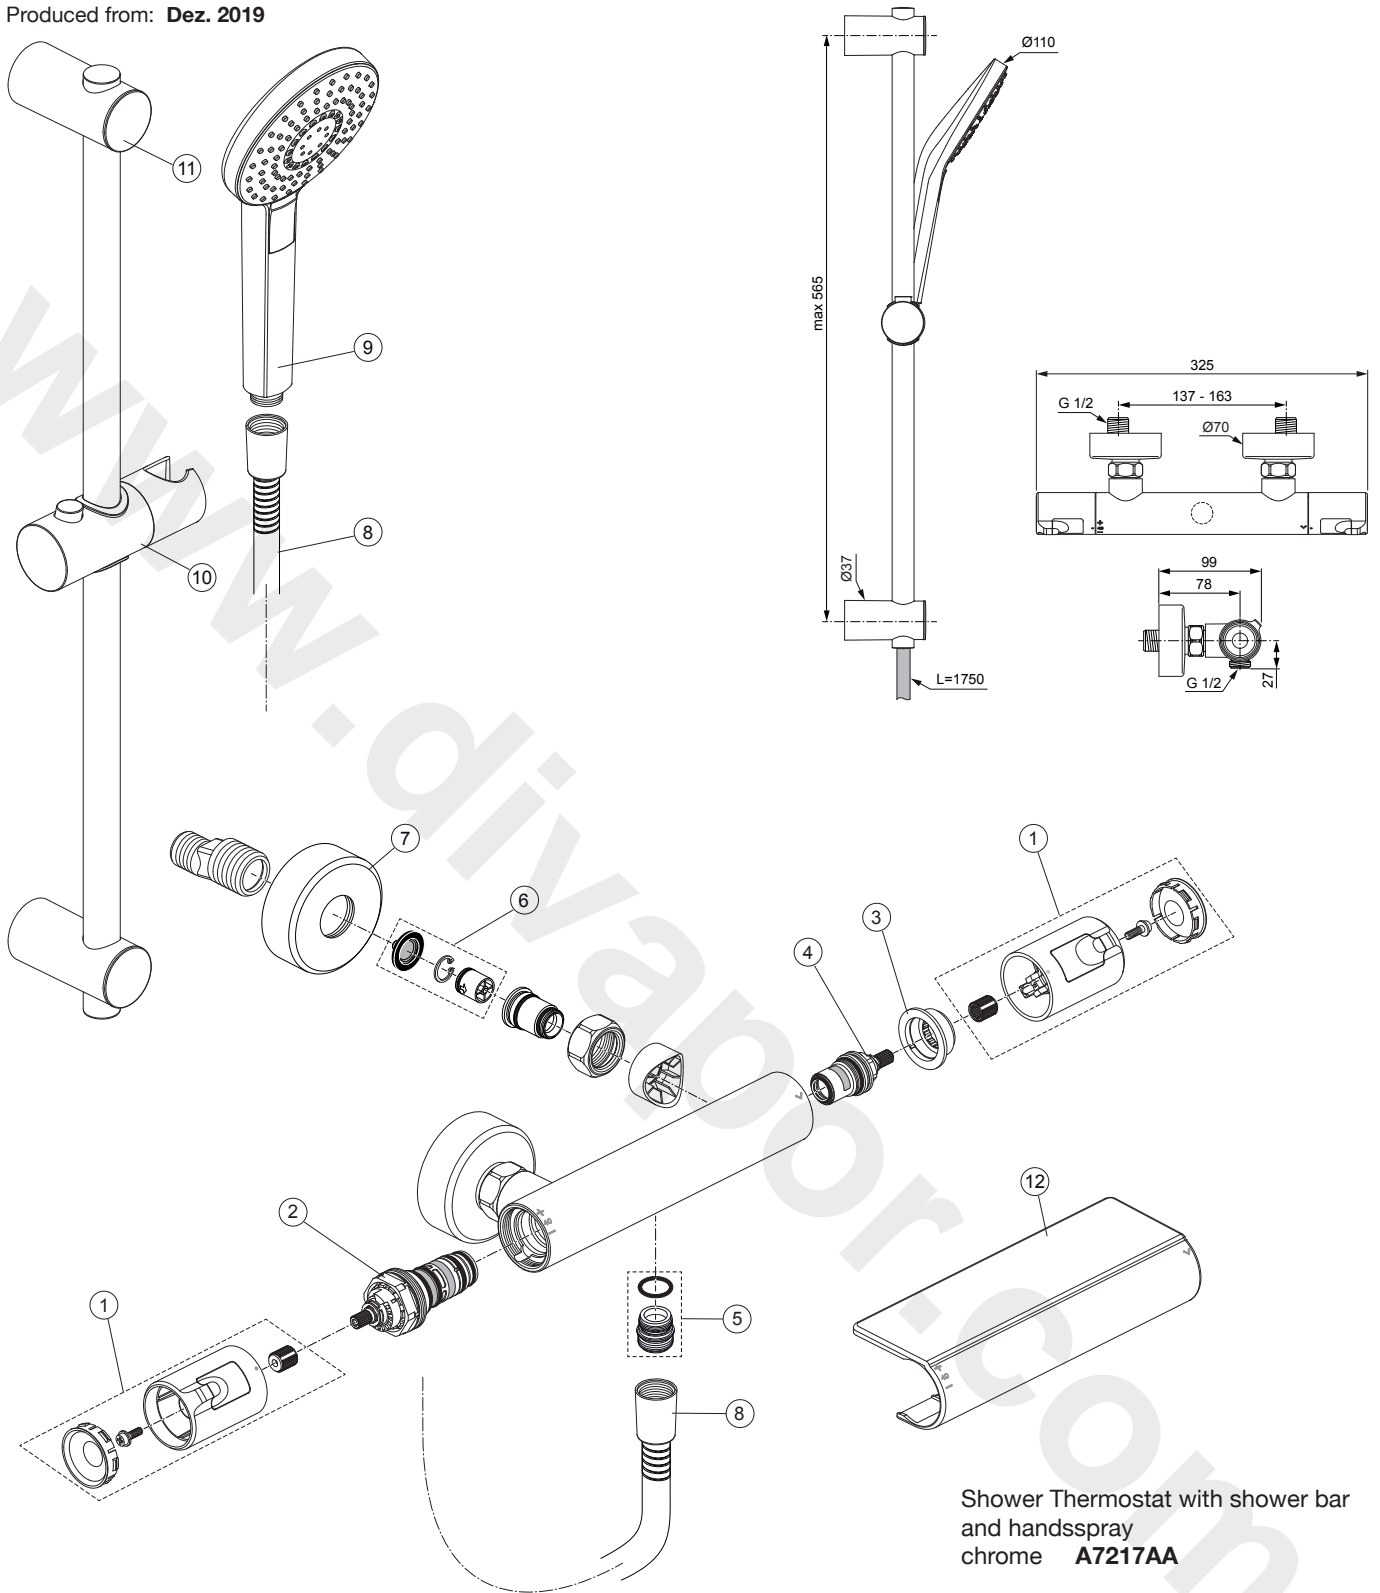

Produced from: Dez. 2019

Shower Thermostat with shower bar and handspray  
chrome **A7217AA**

Pos.	Description	Part-Number	Qty.	Pos.	Description	Part-Number	Qty.
1	Handle cpl.	<b>A 861 382 AA</b>	1 Set	12	Warp over shelf	<b>A 7215 AA</b>	1 pcs
2	Thermostatic Cartridge cpl.	<b>A 861 371 NU</b>	1 pcs				
3	Stopring	<b>A 861 373 NU</b>	1 pcs				
4	Cartridge G1/2 180° cpl.	<b>A 861 245 NU*</b>	1 Set				
5	Nipple G1/2 outside cpl.	<b>A 861 374 NU</b>	1 Set				
6	Non-return valve	<b>A 861 372 NU</b>	1 Set				
7	Escutcheon	<b>B 960 242 AA</b>	1 pcs				
8	Shower hose 1750 mm	<b>A 4109 AA</b>	1 pcs				
9	Handspray Ø110-3F-8l/min	<b>B 2231 AA</b>	1 pcs				
10	Slider & holder f. handshr.	<b>B 960 976 AA</b>	1 pcs				
11	Wall fixation complete	<b>B 960 972 AA</b>	2 pcs				

\*Universal set (not all parts needed)