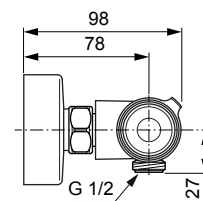

Ideal Standard

Ceratherm T50 A7216 ..

Produced from: Dez. 2019

Shower Thermostat
chrome **A7216AA**

Pos.	Description	Part-Number	Qty.	Pos.	Description	Part-Number	Qty.
1	Handle cpl.	A 861 382 AA	1 Set				
2	Thermostatic Cartridge cpl.	A 861 371 NU	1 pcs				
3	Stopping	A 861 373 NU	1 pcs				
4	Cartridge G1/2 180° cpl.	A 861 245 NU*	1 Set				
5	Nipple G1/2 outside cpl.	A 861 374 NU	1 Set				
6	Non-return valve	A 861 372 NU	1 Set				
7	Escutcheon	B 960 242 AA	1 pcs				
8	Shower bracket (connect.)	B 961 042 AA	2 pcs				
9	Warp over shelf	A 7215 AA	1 pcs				