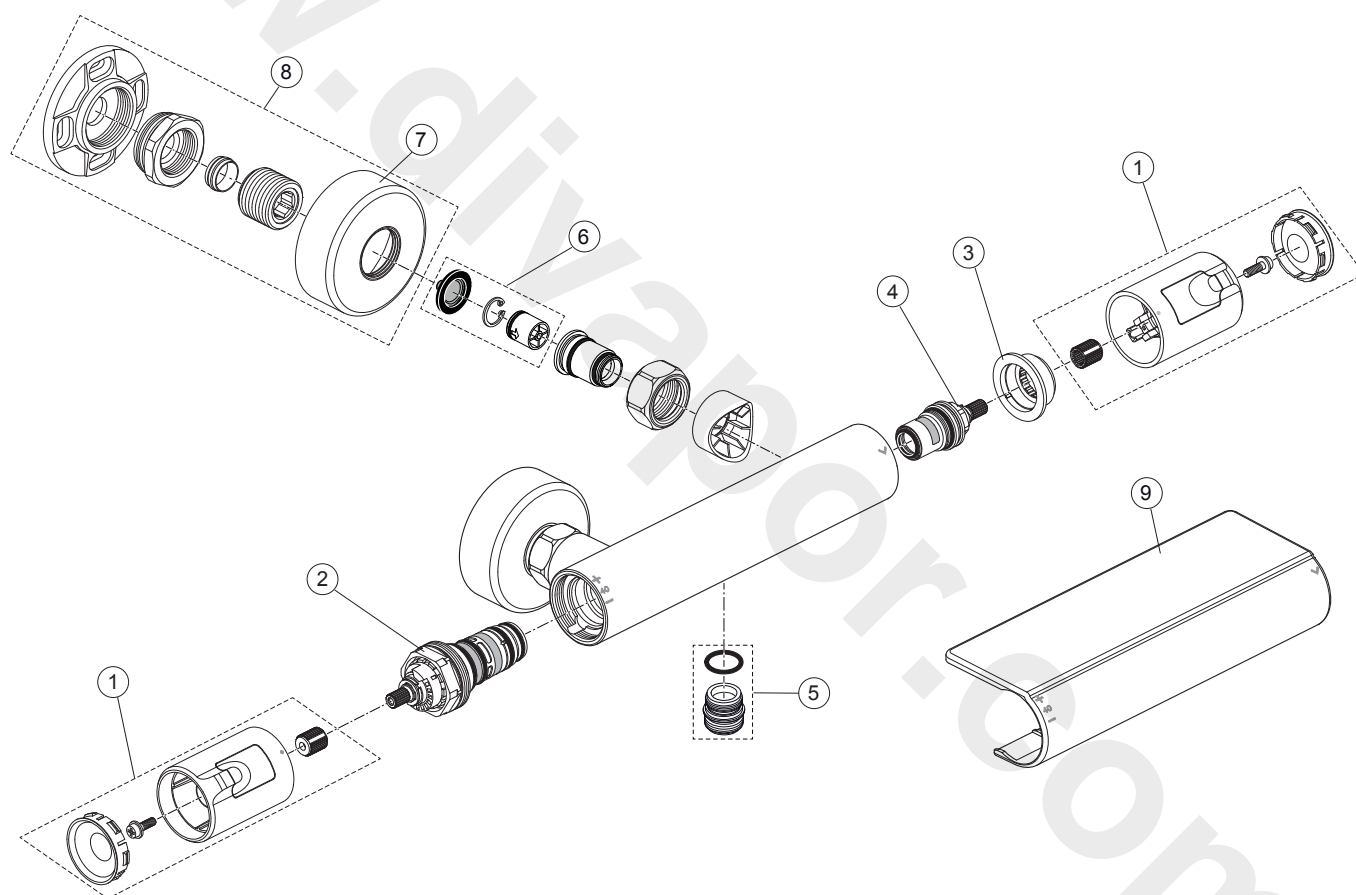

Ideal Standard

Ceratherm T50 A7216 ..

Produced from: Dez. 2019

Shower Thermostat
chrome **A7216AA**

Pos.	Description	Part-Number	Qty.	Pos.	Description	Part-Number	Qty.
1	Handle cpl.	A 861 382 AA	1 Set				
2	Thermostatic Cartridge cpl.	A 861 371 NU	1 pcs				
3	Stopping	A 861 373 NU	1 pcs				
4	Cartridge G1/2 180° cpl.	A 861 245 NU*	1 Set				
5	Nipple G1/2 outside cpl.	A 861 374 NU	1 Set				
6	Non-return valve	A 861 372 NU	1 Set				
7	Escutcheon	B 960 242 AA	1 pcs				
8	Shower bracket (connect.)	B 961 042 AA	2 pcs				
9	Warp over shelf	A 7215 AA	1 pcs				

**Universal set (not all parts needed)*