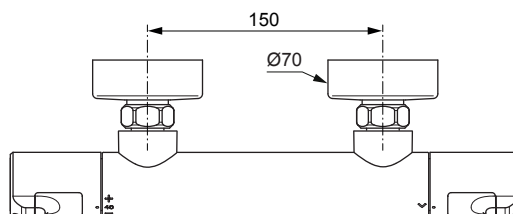

Ideal Standard

Ceratherm T50 A7216 ..

Produced from: Dez. 2019

Shower Thermostat
chrome **A7216AA**

Pos.	Description	Part-Number	Qty.	Pos.	Description	Part-Number	Qty.
1	Handle cpl.	A 861 382 AA	1 Set				
2	Thermostatic Cartridge cpl.	A 861 371 NU	1 pcs				
3	Stopping	A 861 373 NU	1 pcs				
4	Cartridge G1/2 180° cpl.	A 861 245 NU*	1 Set				
5	Nipple G1/2 outside cpl.	A 861 374 NU	1 Set				
6	Non-return valve	A 861 372 NU	1 Set				
7	Escutcheon	B 960 242 AA	1 pcs				
8	Shower bracket (connect.)	B 961 042 AA	2 pcs				
9	Warp over shelf	A 7215 AA	1 pcs				

**Universal set (not all parts needed)*