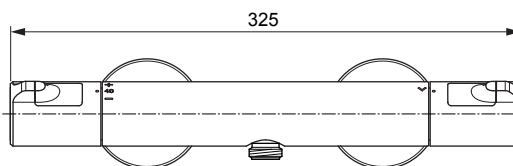

Ideal Standard

Ceratherm T50 A7216 ..

Produced from: Dez. 2019

Shower Thermostat
chrome **A7216AA**

Pos.	Description	Part-Number	Qty.	Pos.	Description	Part-Number	Qty.
1	Handle cpl.	A 861 382 AA	1 Set				
2	Thermostatic Cartridge cpl.	A 861 371 NU	1 pcs				
3	Stopping	A 861 373 NU	1 pcs				
4	Cartridge G1/2 180° cpl.	A 861 245 NU*	1 Set				
5	Nipple G1/2 outside cpl.	A 861 374 NU	1 Set				
6	Non-return valve	A 861 372 NU	1 Set				
7	Escutcheon	B 960 242 AA	1 pcs				
8	Shower bracket (connect.)	B 961 042 AA	2 pcs				
9	Warp over shelf	A 7215 AA	1 pcs				