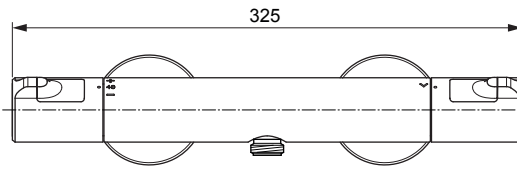

Ceratherm T50 A7214..

Ideal Standard

Produced from: Dez. 2019

Shower Thermostat
chrome **A7214AA**

Pos.	Description	Part-Number	Qty.	Pos.	Description	Part-Number	Qty.
1	Handle cpl.	A 861 382 AA	1 Set				
2	Thermostatic Cartridge cpl.	A 861 371 NU	1 pcs				
3	Stopping	A 861 373 NU	1 pcs				
4	Cartridge G1/2 180° cpl.	A 861 245 NU*	1 Set				
5	Nipple G1/2 outside cpl.	A 861 374 NU	1 Set				
6	Non-return valve	A 861 372 NU	1 Set				
7	Escutcheon	B 960 242 AA	1 pcs				
8	Warp over shelf	A 7215 AA	1 pcs				