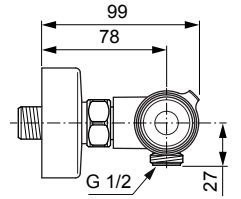

Ceratherm T50 A7214..

Ideal Standard

Produced from: Dez. 2019

Shower Thermostat
chrome **A7214AA**

Pos.	Description	Part-Number	Qty.	Pos.	Description	Part-Number	Qty.
1	Handle cpl.	A 861 382 AA	1 Set				
2	Thermostatic Cartridge cpl.	A 861 371 NU	1 pcs				
3	Stopping	A 861 373 NU	1 pcs				
4	Cartridge G1/2 180° cpl.	A 861 245 NU*	1 Set				
5	Nipple G1/2 outside cpl.	A 861 374 NU	1 Set				
6	Non-return valve	A 861 372 NU	1 Set				
7	Escutcheon	B 960 242 AA	1 pcs				
8	Warp over shelf	A 7215 AA	1 pcs				