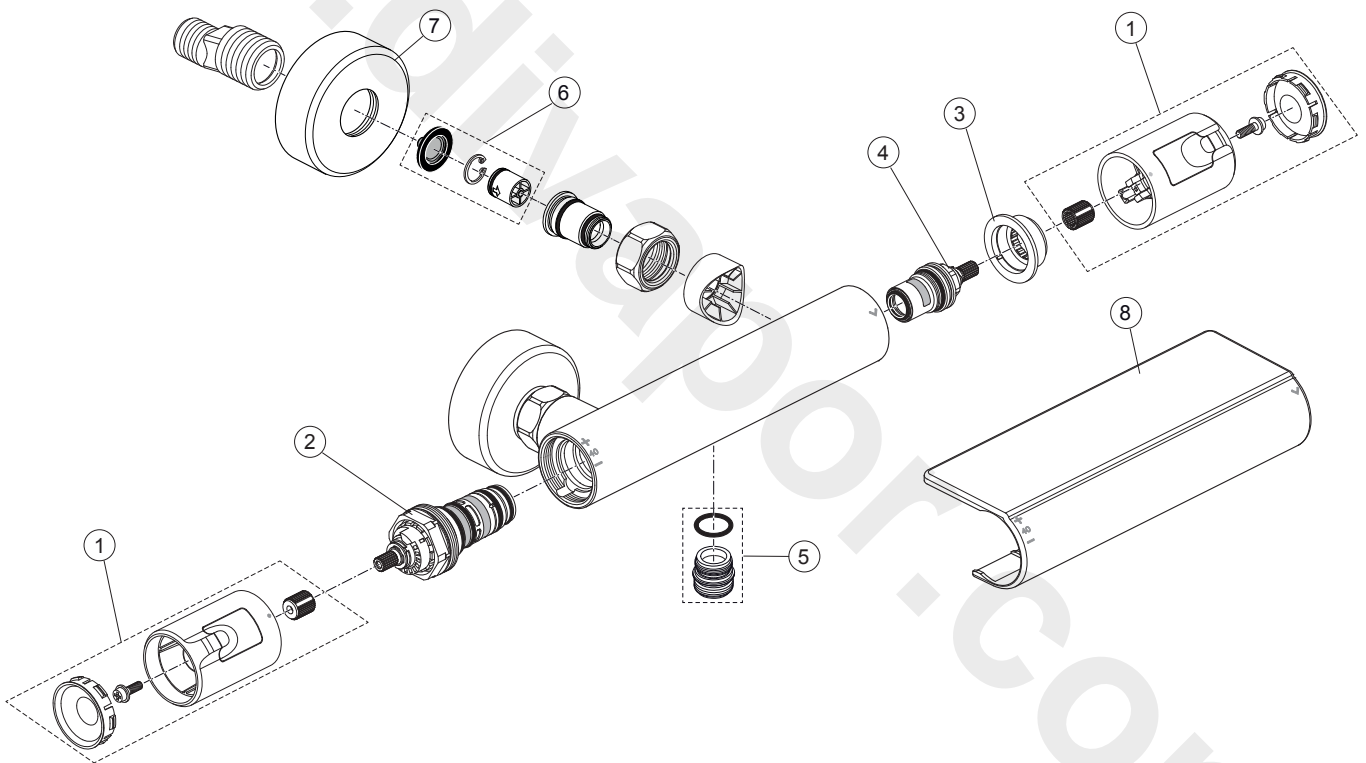

Ceratherm T50 A7214..

Ideal Standard

Produced from: Dez. 2019

Shower Thermostat
chrome **A7214AA**

Pos.	Description	Part-Number	Qty.	Pos.	Description	Part-Number	Qty.
1	Handle cpl.	A 861 382 AA	1 Set				
2	Thermostatic Cartridge cpl.	A 861 371 NU	1 pcs				
3	Stopping	A 861 373 NU	1 pcs				
4	Cartridge G1/2 180° cpl.	A 861 245 NU*	1 Set				
5	Nipple G1/2 outside cpl.	A 861 374 NU	1 Set				
6	Non-return valve	A 861 372 NU	1 Set				
7	Escutcheon	B 960 242 AA	1 pcs				
8	Warp over shelf	A 7215 AA	1 pcs				

**Universal set (not all parts needed)*