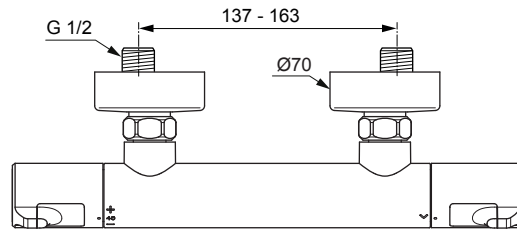

Ceratherm T50 A7214..

Ideal Standard

Produced from: Dez. 2019

Shower Thermostat
chrome **A7214AA**

Pos.	Description	Part-Number	Qty.	Pos.	Description	Part-Number	Qty.
1	Handle cpl.	A 861 382 AA	1 Set				
2	Thermostatic Cartridge cpl.	A 861 371 NU	1 pcs				
3	Stopping	A 861 373 NU	1 pcs				
4	Cartridge G1/2 180° cpl.	A 861 245 NU*	1 Set				
5	Nipple G1/2 outside cpl.	A 861 374 NU	1 Set				
6	Non-return valve	A 861 372 NU	1 Set				
7	Escutcheon	B 960 242 AA	1 pcs				
8	Warp over shelf	A 7215 AA	1 pcs				

**Universal set (not all parts needed)*