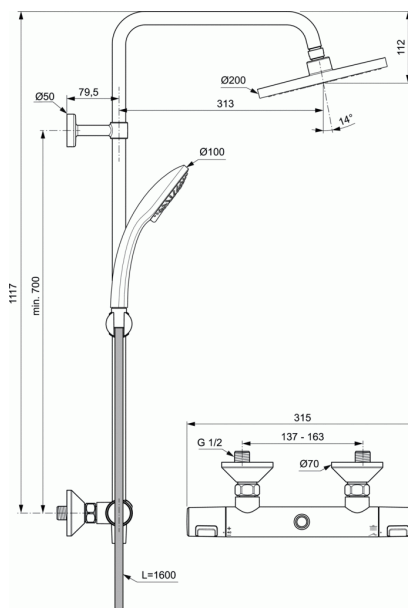

CERATHERM T25

Shower system with exposed thermostatic mixer

Shower system with exposed thermostatic mixer

- Ceratherm T25 exposed shower thermostatic mixer
 - Standard S-connectors
 - IS Thermostatic cartridge new technology
 - Ceramic valve G1/2 180°
 - Cool body technology
 - Plastic handles with hot water at 40°C stop button and 50% water volume stop button
 - Non return valve
 - Plastic shower head Ø200 mm with 12 l/min water flow limiter
 - 100 mm 3F Idealrain hand shower with 8 l/min water flow limiter
 - Vertically adjustable wall bracket for fixation to the wall
 - 1600 mm Idealflex shower hose
- Comply with EN 1111

Optional equipment:

- Riser rail extension 150 mm A861379AA
- Riser rail extension 300 mm A861380AA

FINISHES*

* AA = Chrome