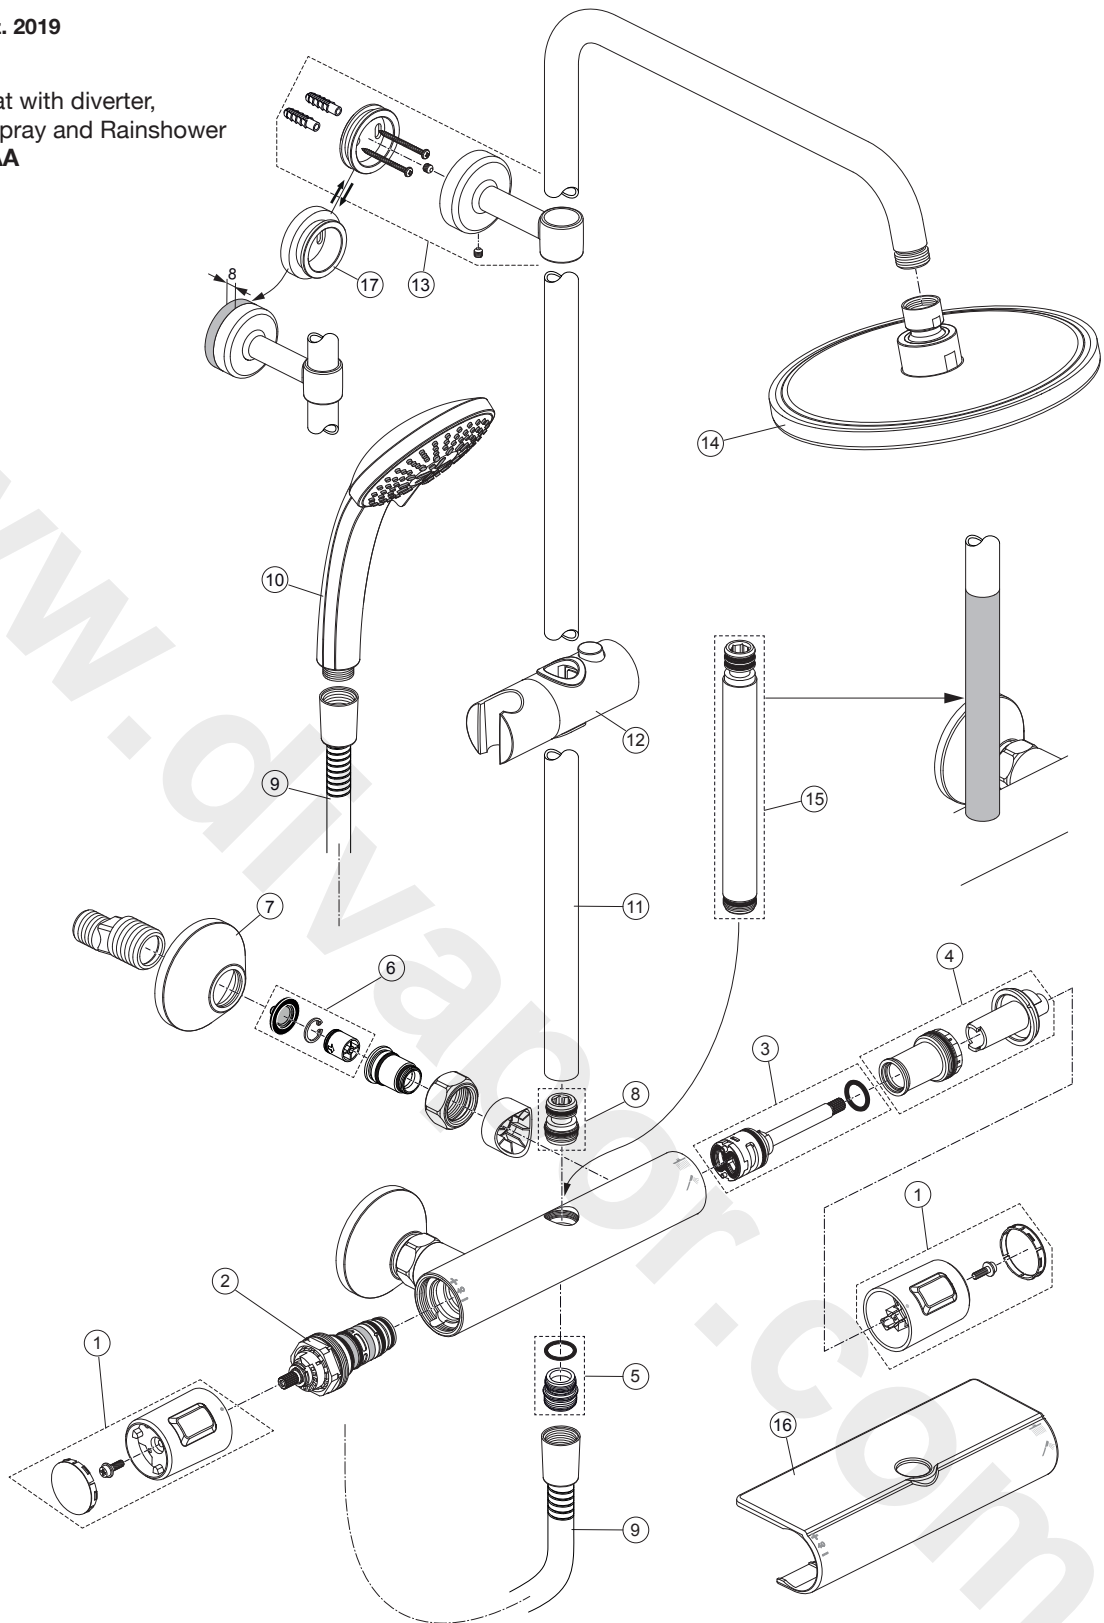

Produced from: Dez. 2019

Shower Thermostat with diverter,
shower bar, handspray and Rainshower
chrome **A7208AA**

Pos.	Description	Part-Number	Qty.	Pos.	Description	Part-Number	Qty.
1	Handle cpl.	A 861 370 AA	1 Set	11	Shower bar 1100 mm	A 861 377 AA	1 pcs
2	Thermostatic Cartridge cpl.	A 861 371 NU	1 pcs	12	Shower bar 1000 mm	A 861 330 AA	1 pcs
3	Stop valve with diverter	A 861 375 NU	1 Set	13	Slider & holder f. handshr.	B 960 976 AA	1 Set
4	Thread ring + stopring cpl.	A 861 376 NU	1 Set	14	Wall fixation complete	A 861 331 AA	1 pcs
5	Nipple G1/2 outside cpl.	A 861 374 NU	1 Set	15	Headshower Ø200	A 861 378 AA	1 pcs
6	Non-return valve	A 861 372 NU	1 Set	16	Extension kit 150mm long	A 861 379 AA	1 Set
7	Escutcheon	A 960 914 AA	1 pcs	17	Extension kit 300mm long	A 861 380 AA	1 Set
8	Connection nipple cpl.	A 861 385 NU	1 Set		Warp over shelf	A 861 383 AA	1 pcs
9	Shower hose 1600 mm	A 3330 AA	1 pcs		Fixing plate extension 8mm	A 861 508 AA	1 pcs
10	Handspray Ø100-3F-8l/min	B 9403 AA	1 pcs				