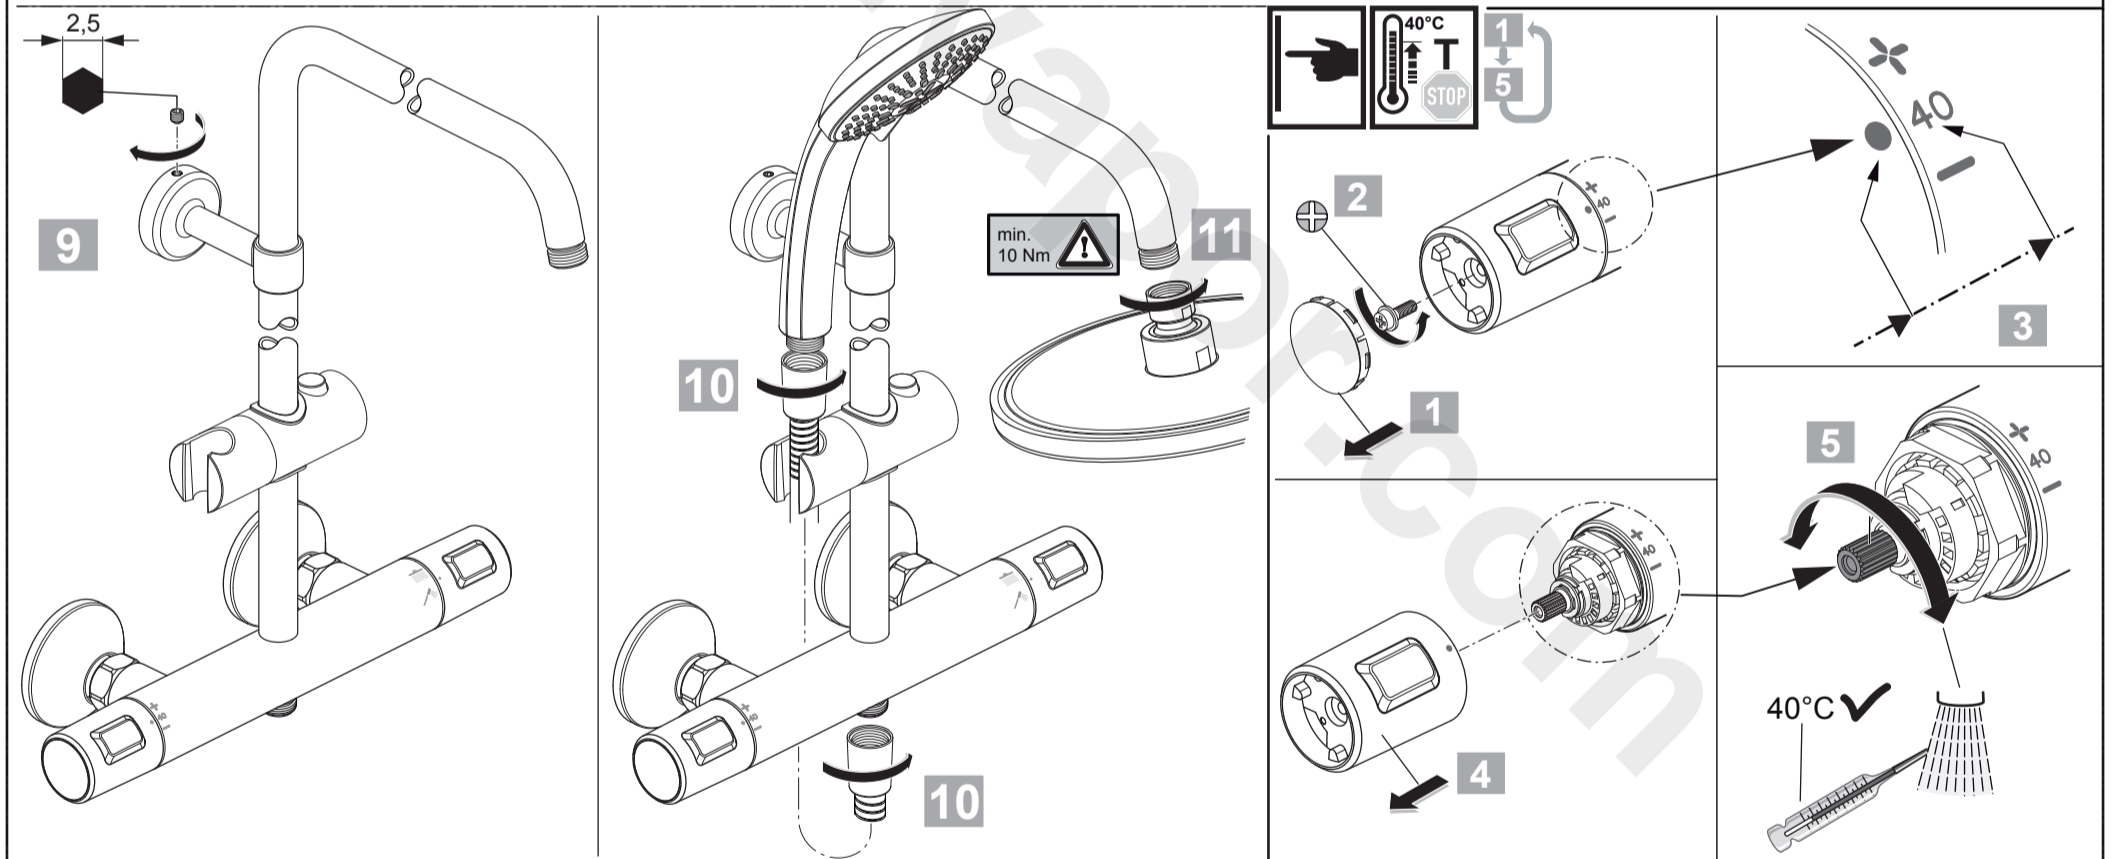

P bar		MAX. 10		5		Q (3 bar)
	T °C		MAX. 80		1		l/min
					65		
					55		
							8 12