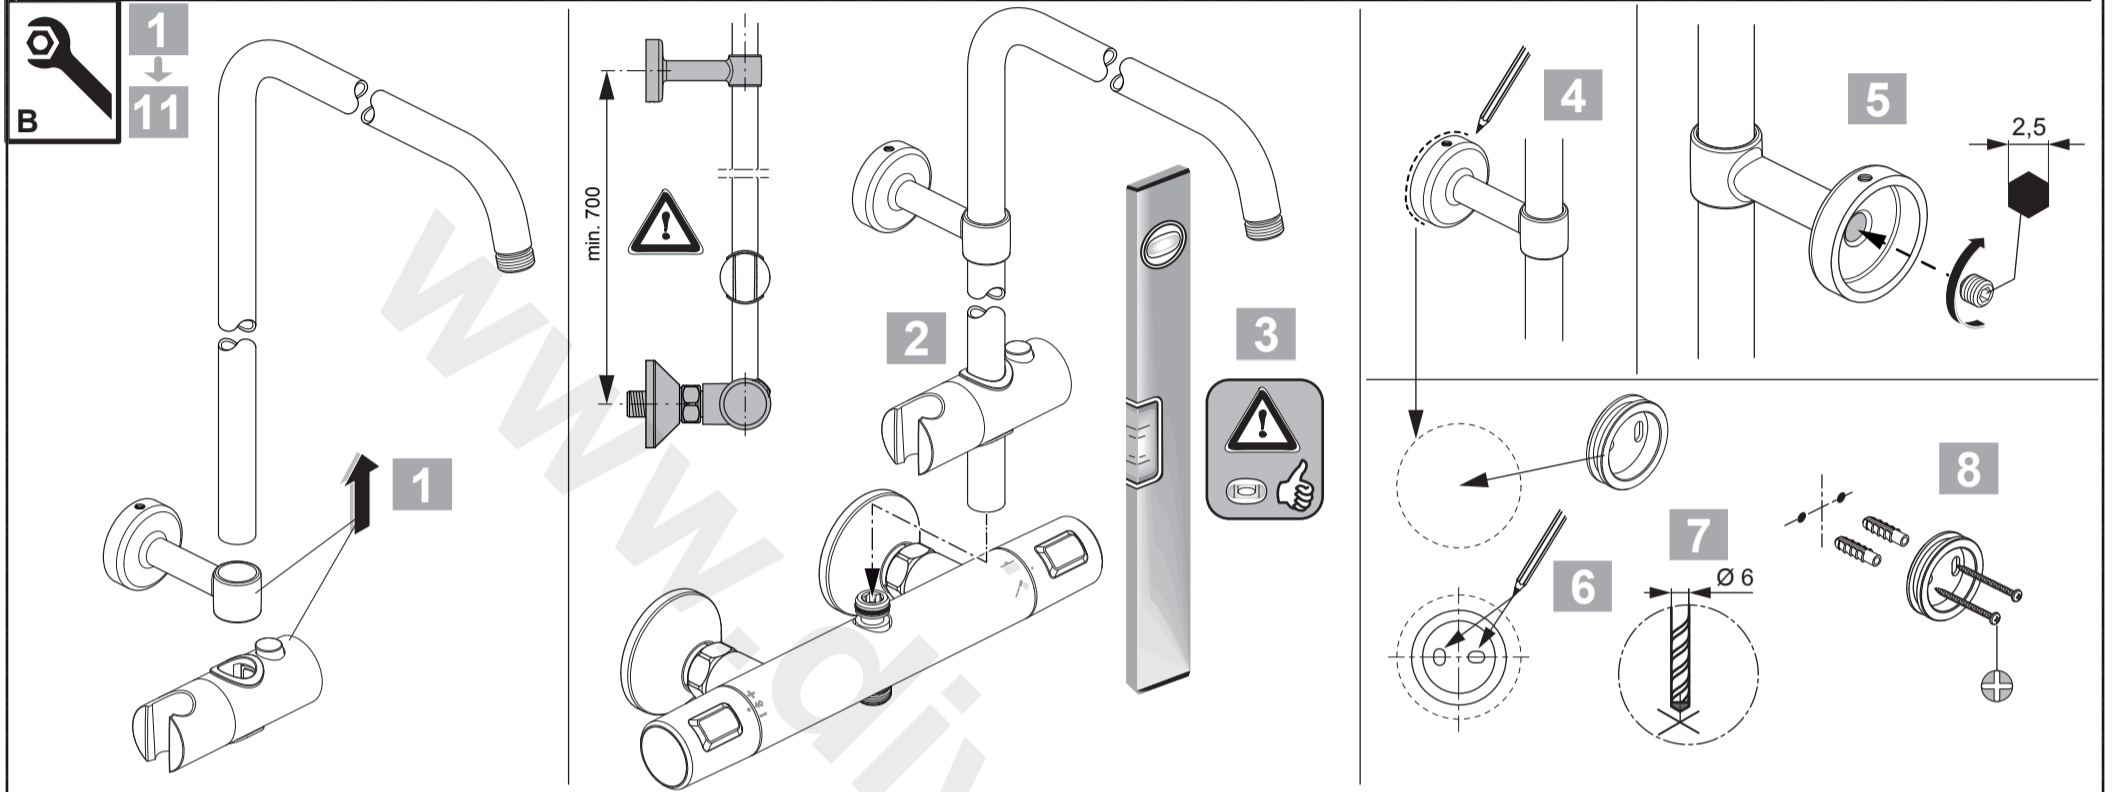

14	A 861 378 AA
15	A 861 379 AA
	A 861 380 AA
16	A 861 383 AA
17	A 861 508 AA

Ideal Standard

CERATHERM T25
A 7208 ..

0520 / A 868 550
 Made in Germany

Ideal Standard International NV
 Corporate Village - Gent Building
 Da Vincilaan 2
 1935 Zaventem
 Belgium

www.idealstandardinternational.com

	P bar		MAX. 10		5		Q (3 bar)
	T °C		MAX. 80		1		l/min
					65		
					55		
							8 12