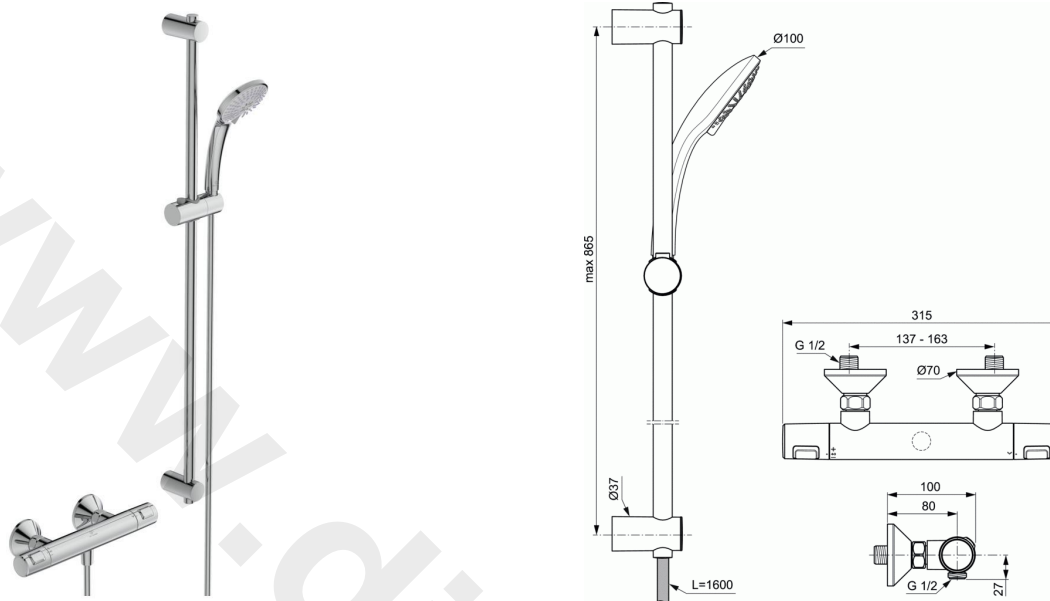

### Exposed thermostatic shower mixer with accessories

#### Exposed thermostatic shower mixer with accessories

Standard S-connectors  
IS Thermostatic cartridge new technology  
Ceramic valve G1/2 180°  
Cool body technology  
Plastic handles with hot water at 40°C stop button and 50% water volume stop button  
Non return valve  
Comply with EN 1111

#### With accessories:

- 100 mm 3F Idealrain hand shower with 8l/min water flow limiter
- 1600 mm Idealflex shower hose
- 900 mm shower bar with adjustable wall brackets

#### Optional equipment:

Wrap over shelf for T25, T50 and T100 Ideal Standard A7215AA