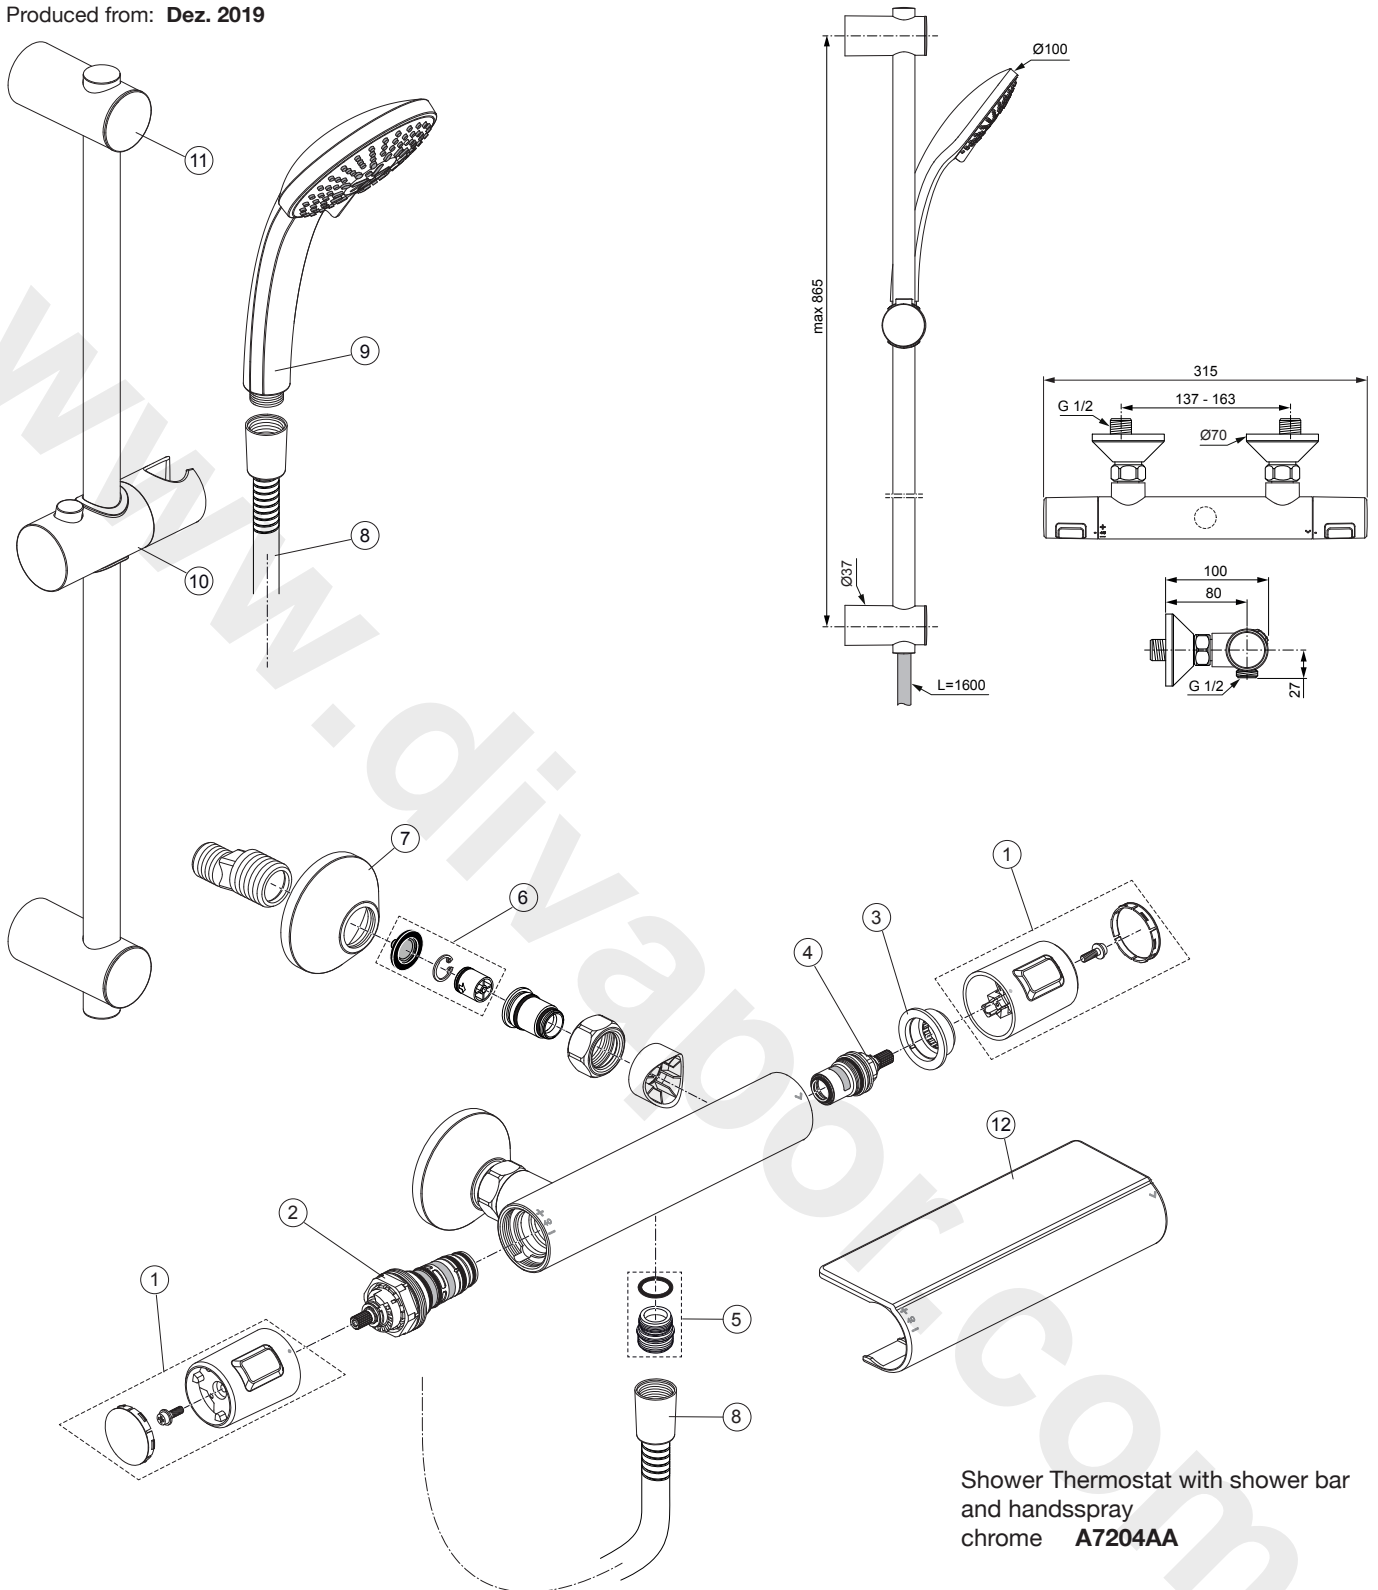

Produced from: Dez. 2019

Shower Thermostat with shower bar and handsspray chrome **A7204AA**

Pos.	Description	Part-Number	Qty.	Pos.	Description	Part-Number	Qty.
1	Handle cpl.	A 861 370 AA	1 Set	12	Warp over shelf	A 7215 AA	1 pcs
2	Thermostatic Cartridge cpl.	A 861 371 NU	1 pcs				
3	Stopping	A 861 373 NU	1 pcs				
4	Cartridge G1/2 180° cpl.	A 861 245 NU*	1 Set				
5	Nipple G1/2 outside cpl.	A 861 374 NU	1 Set				
6	Non-return valve	A 861 372 NU	1 Set				
7	Escutcheon	A 960 914 AA	1 pcs				
8	Shower hose 1250 mm	A 3306 AA	1 pcs				
9	Handspray 3Func. Ø100	B 9403 AA	1 pcs				
10	Slider & holder f. handshr.	B 960 976 AA	1 pcs				
11	Wall fixation complete	B 960 972 AA	2 pcs				

*Universal set (not all parts needed)