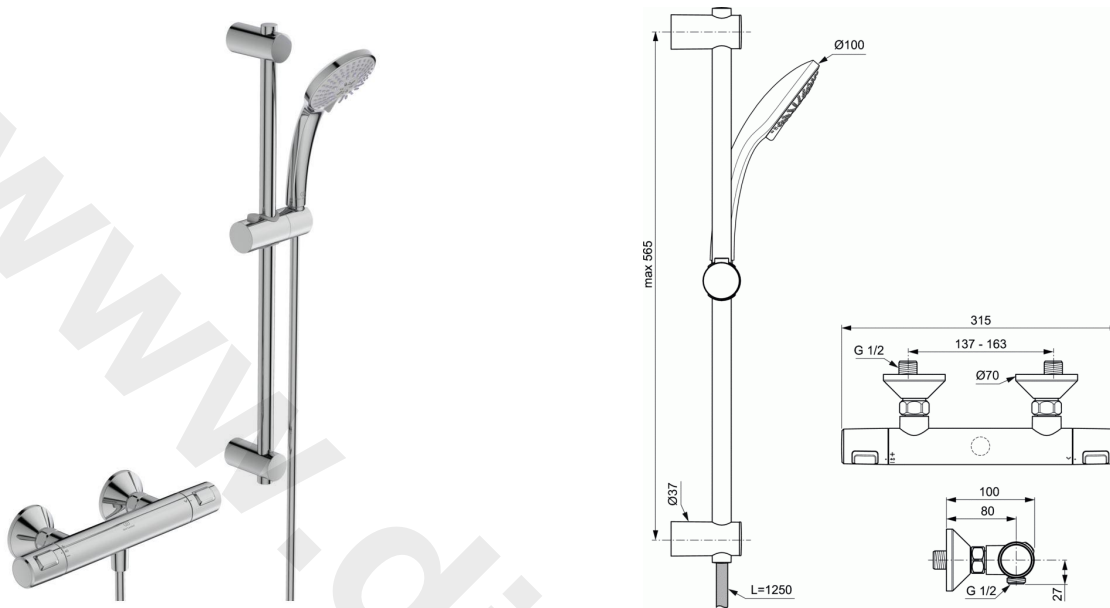

CERATHERM T25

Exposed thermostatic shower mixer with accessories

Exposed thermostatic shower mixer with accessories

- Standard S-connectors
- IS Thermostatic cartridge new technology
- Ceramic valve G1/2 180°
- Cool body technology
- Plastic handles with hot water at 40°C stop button and 50% water volume stop button
- Non return valve
- Comply with EN 1111

With accessories:

- 100 mm 3F Idealrain hand shower with 8l/min water flow limiter
- 1250 mm Idealflex shower hose
- 600 mm shower bar with adjustable wall brackets

Optional equipment:

- Wrap over shelf for T25, T50 and T100 Ideal Standard A7215AA