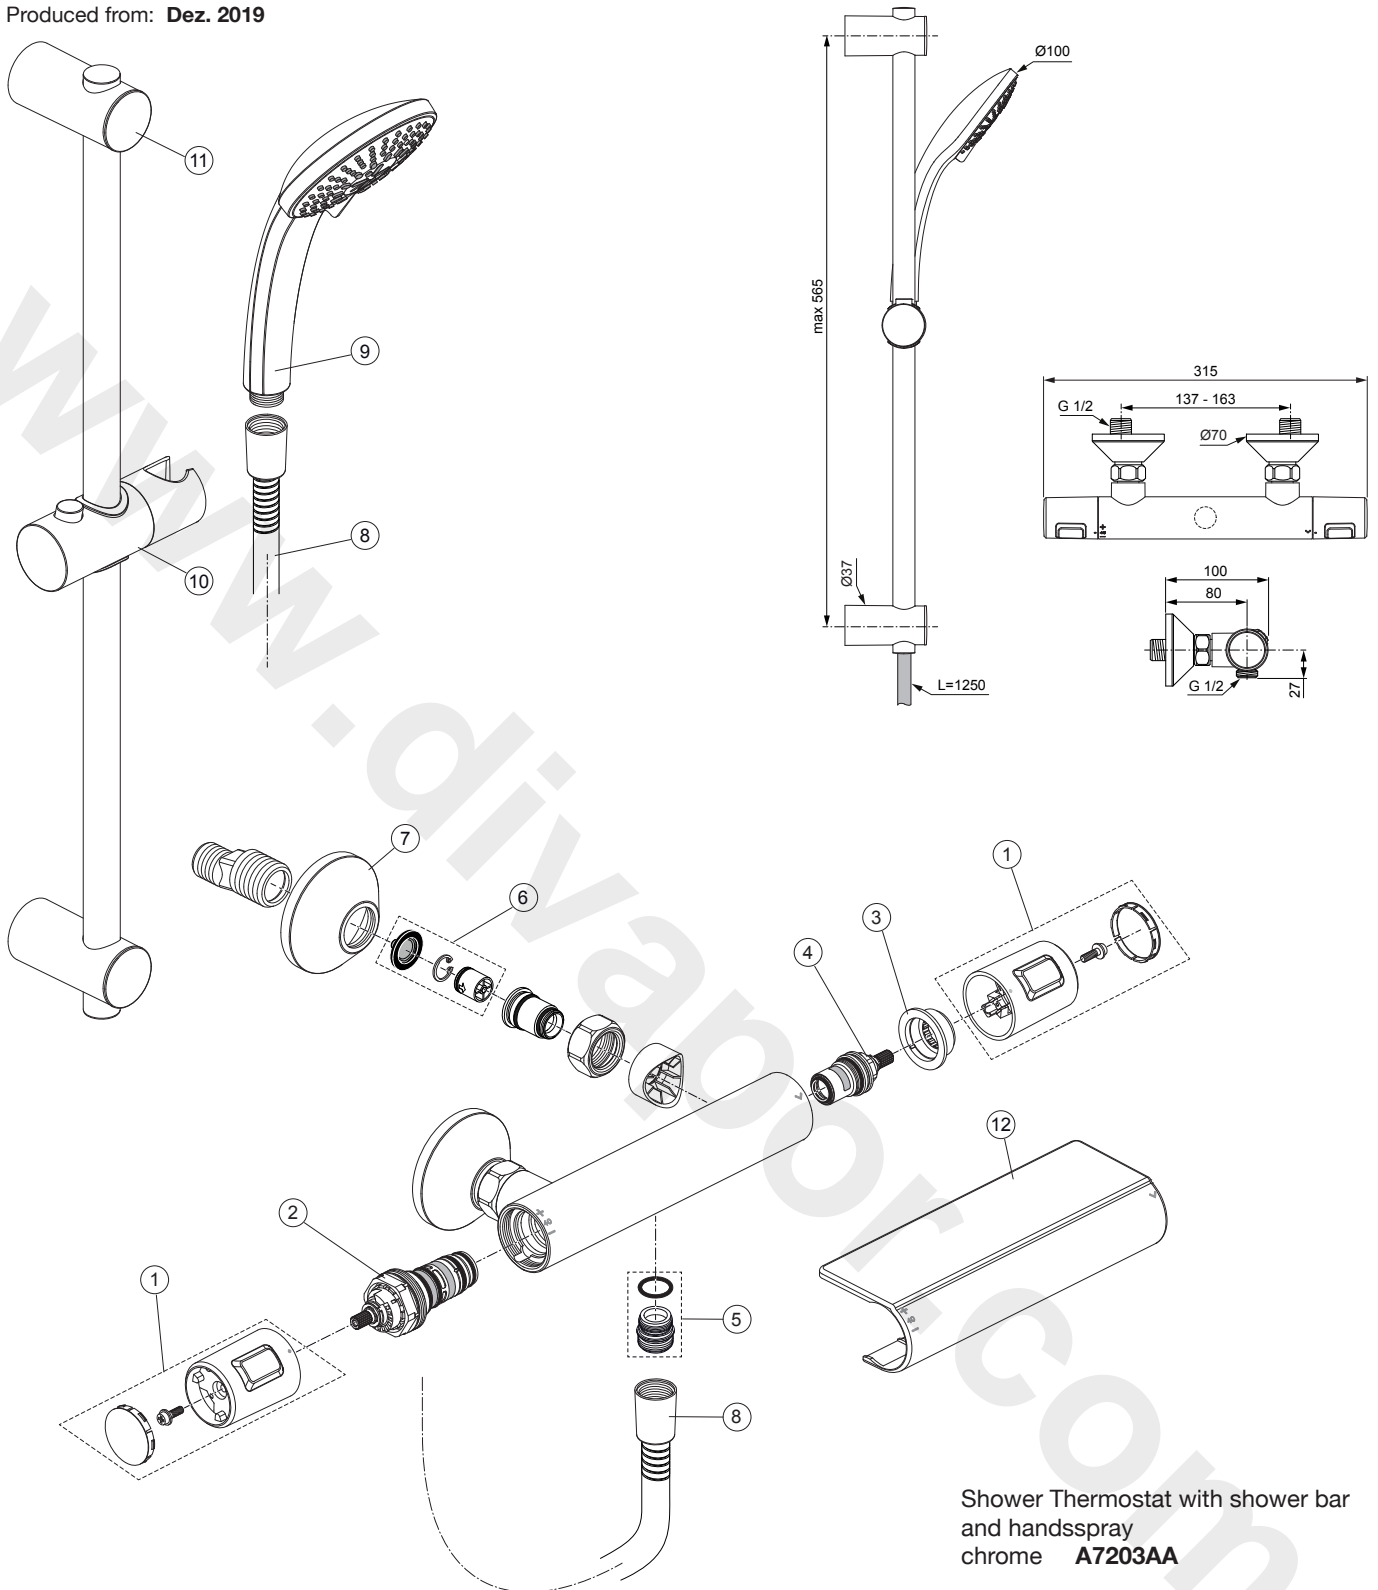

Produced from: Dez. 2019

Shower Thermostat with shower bar and handspray
chrome **A7203AA**

Pos.	Description	Part-Number	Qty.	Pos.	Description	Part-Number	Qty.
1	Handle cpl.	A 861 370 AA	1 Set	12	Warp over shelf	A 7215 AA	1 pcs
2	Thermostatic Cartridge cpl.	A 861 371 NU	1 pcs				
3	Stopring	A 861 373 NU	1 pcs				
4	Cartridge G1/2 180° cpl.	A 861 245 NU*	1 Set				
5	Nipple G1/2 outside cpl.	A 861 374 NU	1 Set				
6	Non-return valve	A 861 372 NU	1 Set				
7	Escutcheon	A 960 914 AA	1 pcs				
8	Shower hose 1250 mm	A 3306 AA	1 pcs				
9	Handspray 3Func. Ø100	B 9403 AA	1 pcs				
10	Slider & holder f. handshr.	B 960 976 AA	1 pcs				
11	Wall fixation complete	B 960 972 AA	2 pcs				

*Universal set (not all parts needed)